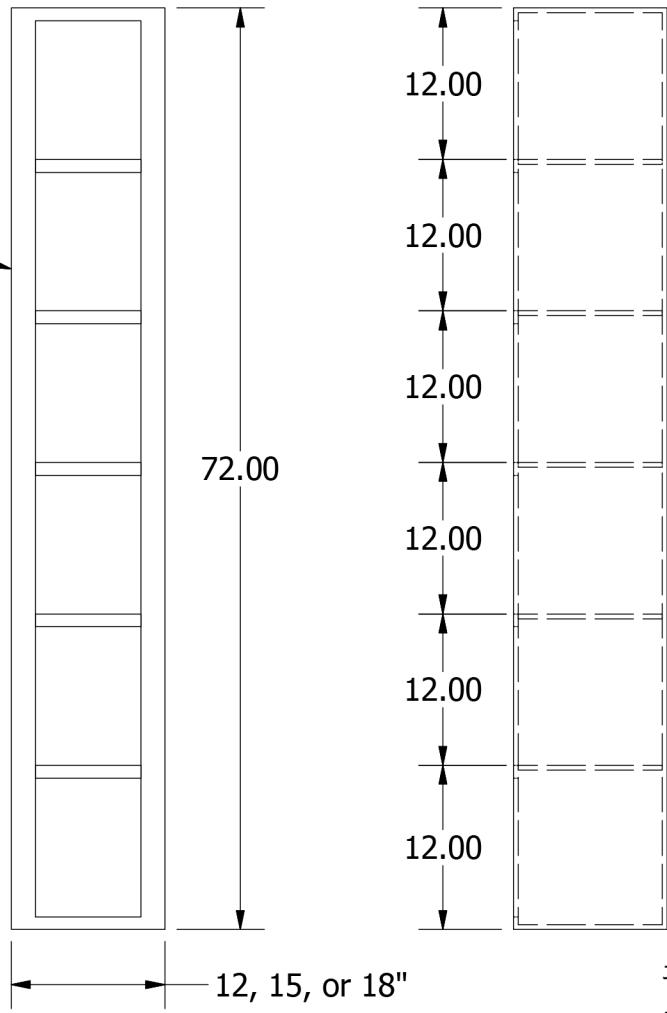

72" High 6 Tier  
Plastic Cubby

$\frac{3}{8}$ " Thick Body Panels  
and Shelves

Height and Tier Combinations					
Tiers	24"	36"	48"	60"	72"
1	X	X	X	X	X
2	X	X	X	X	X
3		X	X	X	X
4			X	X	X
5				X	X
6					X

Allow  $\frac{1}{16}$ " growth per frame