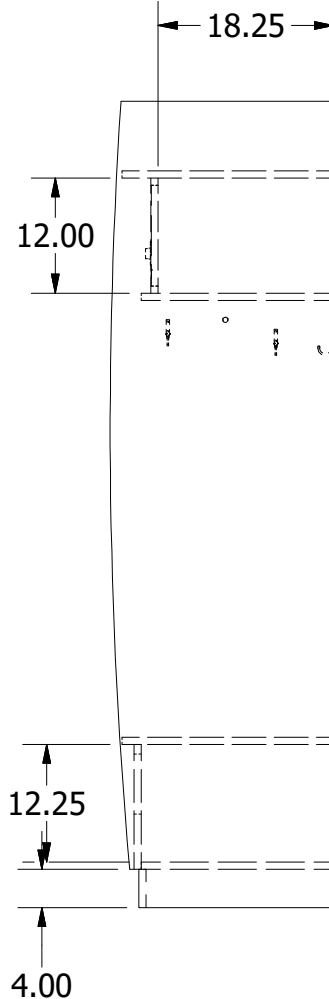

2

1

Bow Front Jorgenson Wood Sports Locker

3/4" Solid Panels

24.00

B

Built-in Combination Lock or Hasp Lock (Optional)

8.75

13.00

Security Box

No. Plate

Coat Rod

6 Solid Aluminum Hooks (Rated to Support 200 lbs. ea.)

Hinged Seat with Locking, Ventilated Storage or Shoe Cubbies (Optional)

45.50

84.00

24 or 30"

18.25

12.00

12.25

4.00

B

A

Allow 1/16" growth per frame