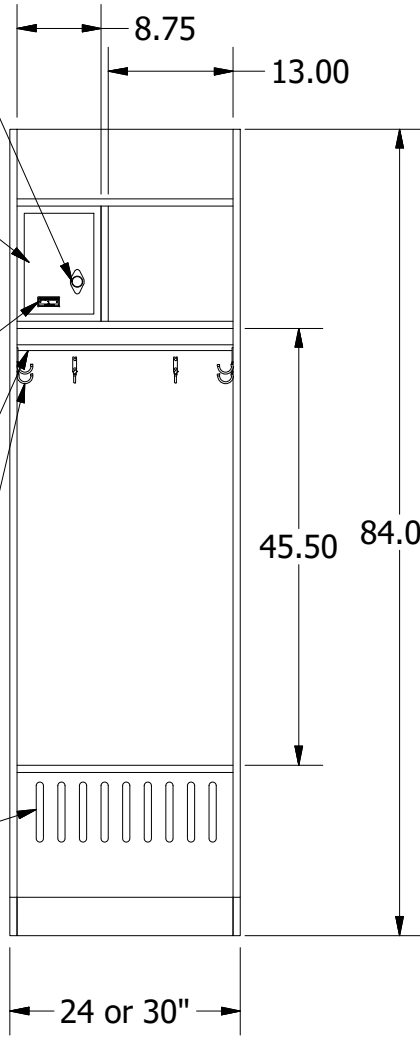

2

1

Bow Front Jorgenson Wood Sports Locker

3/4" Solid Panels

24.00

B

Built-in Combination Lock or Hasp Lock (Optional)

8.75

13.00

Security Box

No. Plate

Coat Rod

6 Solid Aluminum Hooks (Rated to Support 200 lbs. ea.)

Hinged Seat with Locking, Ventilated Storage or Shoe Cubbies (Optional)

45.50

84.00

24 or 30"

18.25

12.00

12.25

4.00

B

A

Allow 1/16" growth per frame