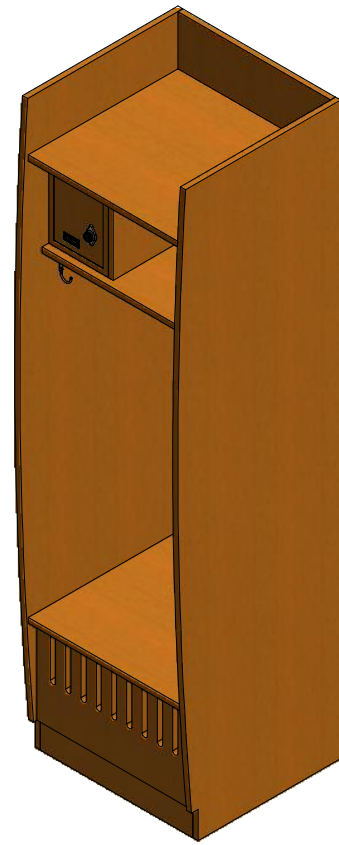

2

1

Bow Front Jorgenson Wood Sports Locker

3/4" Solid Panels

24.00

B

Built-in Combination Lock or Hasp Lock (Optional)

8.75

13.00

Security Box

No. Plate

Coat Rod

6 Solid Aluminum Hooks (Rated to Support 200 lbs. ea.)

Hinged Seat with Locking, Ventilated Storage or Shoe Cubbies (Optional)

45.50

84.00

24 or 30"

18.25

12.00

12.25

4.00

B

A

Allow 1/16" growth per frame