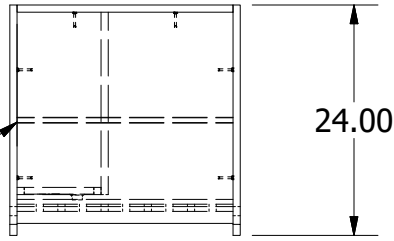

2

1

Bow Front Jorgenson Wood Sports Locker

3/4" Solid Panels

24.00

B

Built-in Combination Lock or Hasp Lock (Optional)

8.75

13.00

Security Box

No. Plate

Coat Rod

6 Solid Aluminum Hooks (Rated to Support 200 lbs. ea.)

Hinged Seat with Locking, Ventilated Storage or Shoe Cubbies (Optional)

45.50

84.00

24 or 30"

18.25

12.00

12.25

4.00

B

A

Allow 1/16" growth per frame