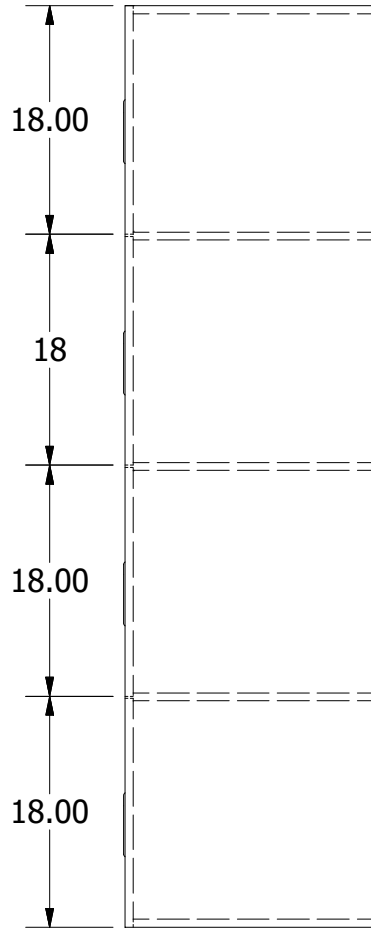

2

1

72" High 4 Tier Jorgenson Wood Locker

$\frac{5}{8}$ " Thick Body
Melmaline-Covered
Particle Board Panels

Wood Veneer Doors

2 Concealed European
Hinges per Door

12 or 15"

Optional Wood Veneer
Side Panel

Standard White
Melmaline
Side Panel

Allow $\frac{1}{16}$ " growth per frame

Jorgenson Lockers

1239 South 700 West
Salt Lake City, UT 84104
101 Johnston Circle
Palmetto, GA 30268

Jorgenson Lockers

A div. of Jorgenson Industrial Companies