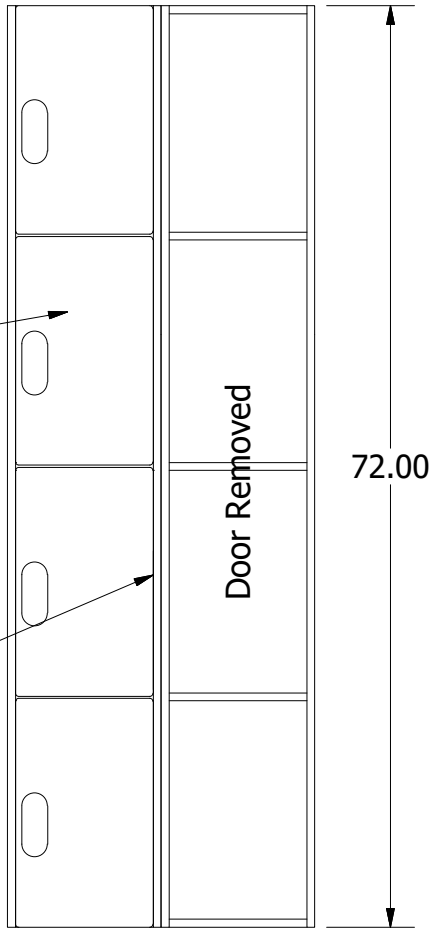

2

1

72" High 4 Tier Jorgenson Wood Locker

$\frac{5}{8}$ " Thick Body
Melmaline-Covered
Particle Board Panels

Wood Veneer Doors

2 Concealed European
Hinges per Door

12 or 15"

Optional Wood Veneer
Side Panel

Standard White
Melmaline
Side Panel

Allow $\frac{1}{16}$ " growth per frame

Jorgenson Lockers

1239 South 700 West
Salt Lake City, UT 84104
101 Johnston Circle
Palmetto, GA 30268

Jorgenson Lockers

A div. of Jorgenson Industrial Companies