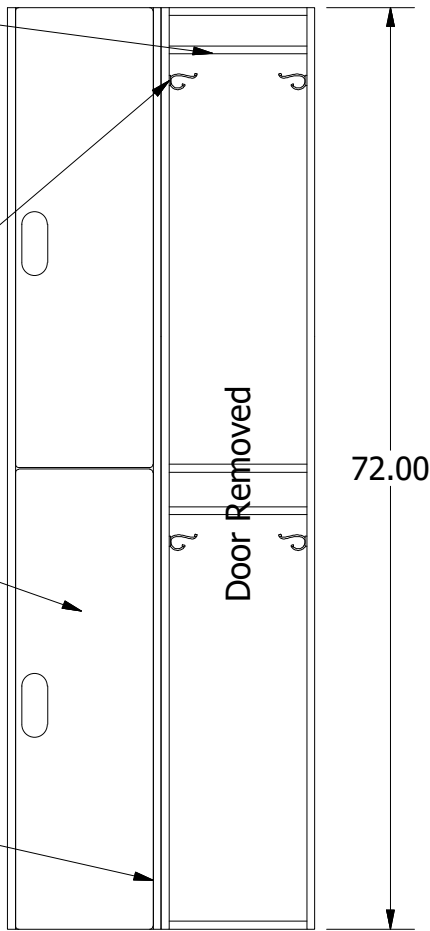

2

1

72" High 2 Tier Jorgenson Wood Locker

5/8" Thick Body
Melmaline-Covered
Particle Board Panels

Optional Wood Veneer
Side Panel

Standard White
Melmaline
Side Panel

B

B

Coat Rod

2 Hooks Per Frame

36.00

36.00

Wood Veneer Doors

2 Concealed European
Hinges per Door

12 or 15"

A