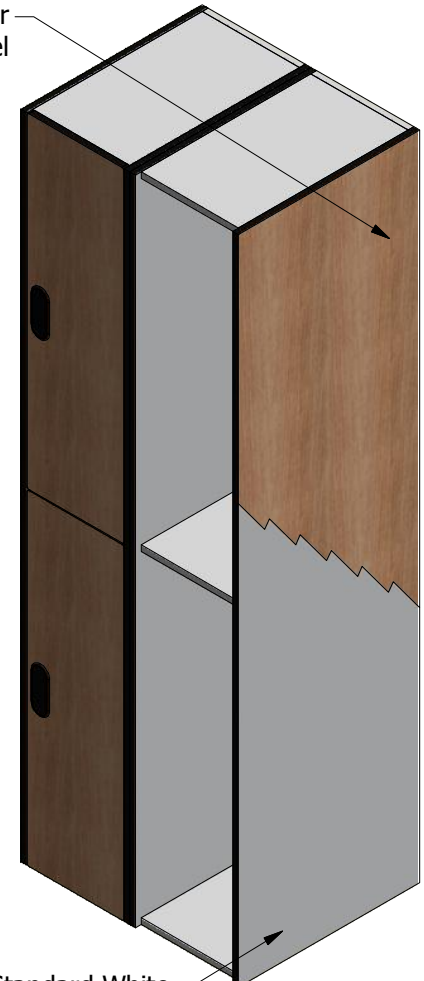

2

1

72" High 2 Tier Jorgenson Wood Locker

5/8" Thick Body
Melmaline-Covered
Particle Board Panels

Optional Wood Veneer
Side Panel

Standard White
Melmaline
Side Panel

B

B

Coat Rod

2 Hooks Per Frame

36.00

36.00

Wood Veneer Doors

2 Concealed European
Hinges per Door

12 or 15"

A