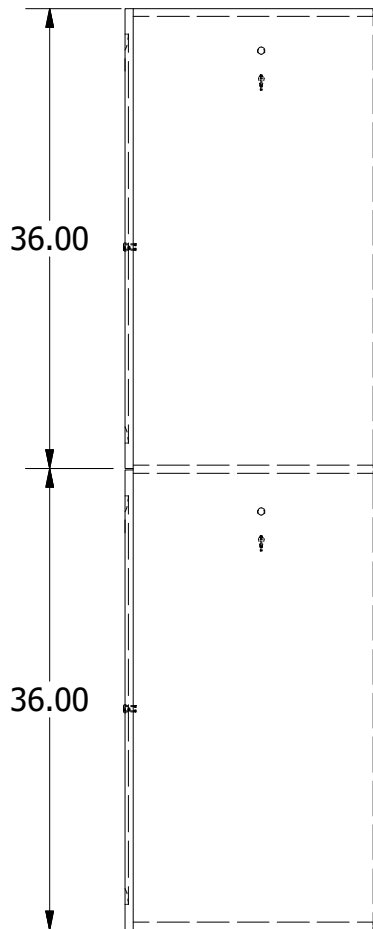

2

1

72" High 2 Tier Jorgenson Wood Veneer Locker

Optional Wood Veneer Side Panel

Standard White Melmaline Side Panel

Allow 1/16" growth per frame

2

1