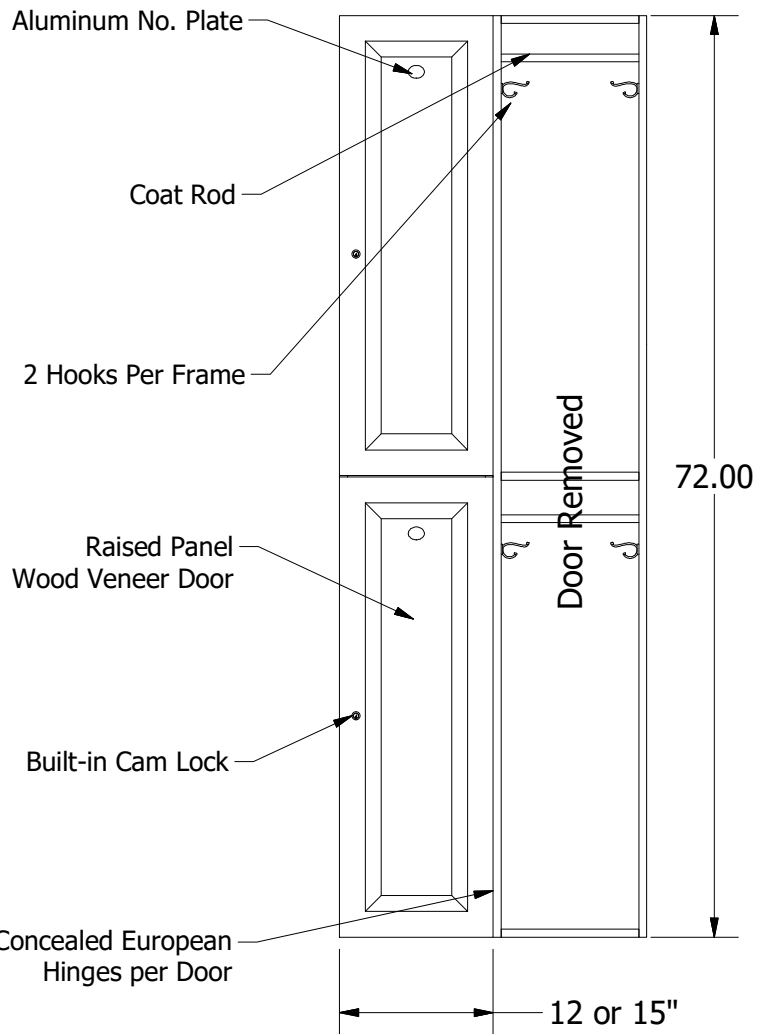

2

1

72" High 2 Tier Jorgenson Wood Veneer Locker

Optional Wood Veneer Side Panel

Standard White Melmaline Side Panel

Allow 1/16" growth per frame

2

1