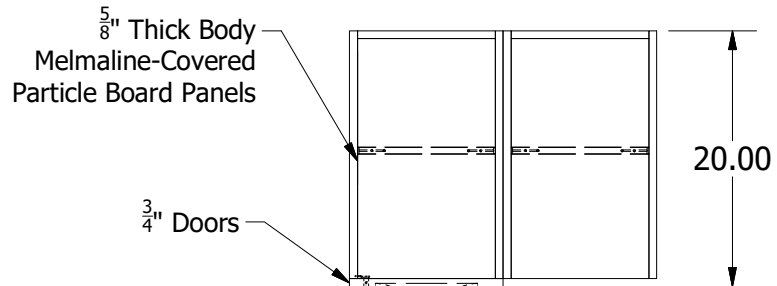

2

1

72" High 2 Tier Jorgenson Wood Veneer Locker

Optional Wood Veneer Side Panel

Standard White Melmaline Side Panel

Allow 1/16" growth per frame

2

1