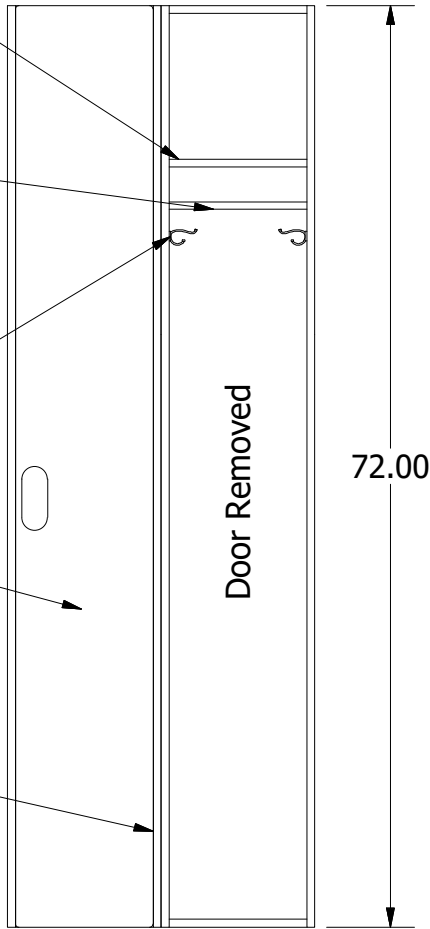

2

1

72" High Single Tier Jorgenson Wood Locker

5/8" Thick Body
Melmaline-Covered
Particle Board Panels

20.00

B

Hat Shelf

Coat Rod

2 Hooks Per Frame

Wood Veneer Door

3 Concealed European
Hinges per Door

72.00

Door Removed

12 or 15"

12.00

Optional Wood Veneer
Side Panel

Standard White
Melmaline
Side Panel

B

A

Allow 1/16" growth per frame

2

1

Jorgenson Lockers

1239 South 700 West
Salt Lake City, UT 84104
101 Johnston Circle
Palmetto, GA 30268