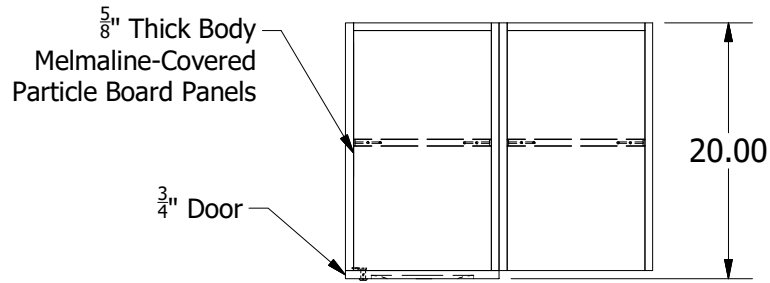

2

1

72" High Single Tier Jorgenson Wood Veneer Locker

Optional Wood Veneer Side Panel

Allow 1/16" growth per frame

Jorgenson Lockers

1239 South 700 West
Salt Lake City, UT 84104
101 Johnston Circle
Palmetto, GA 30268