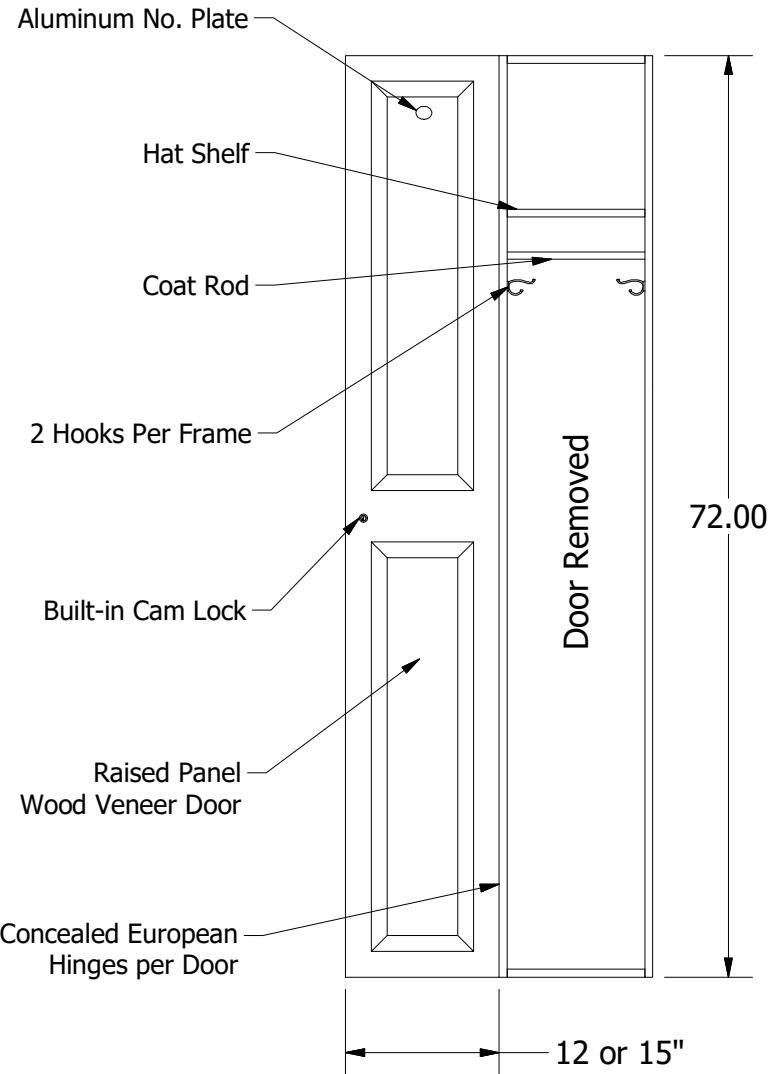

2

1

72" High Single Tier Jorgenson Wood Veneer Locker

Optional Wood Veneer Side Panel

Allow 1/16" growth per frame

Jorgenson Lockers

1239 South 700 West
Salt Lake City, UT 84104
101 Johnston Circle
Palmetto, GA 30268