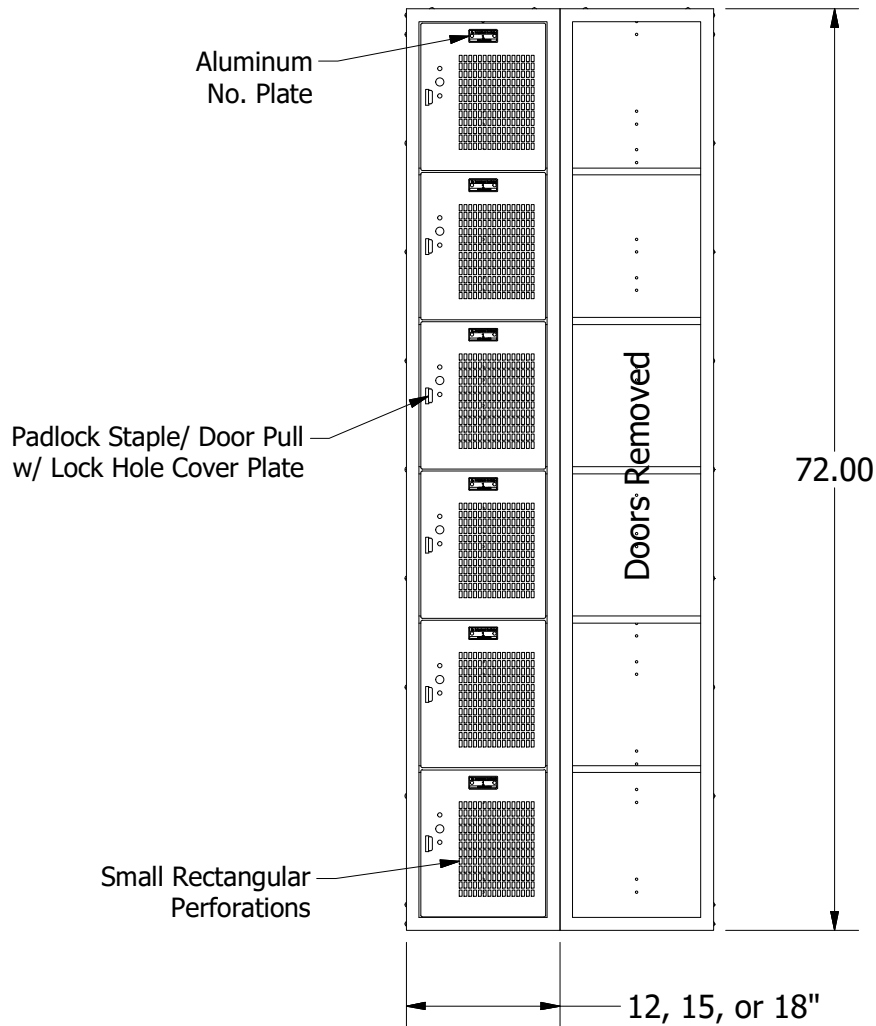

# 72" High 6 Tier Jorgenson Ventilated Locker

B

B

A

A

Allow  $\frac{1}{16}$ " growth per frame

2

1