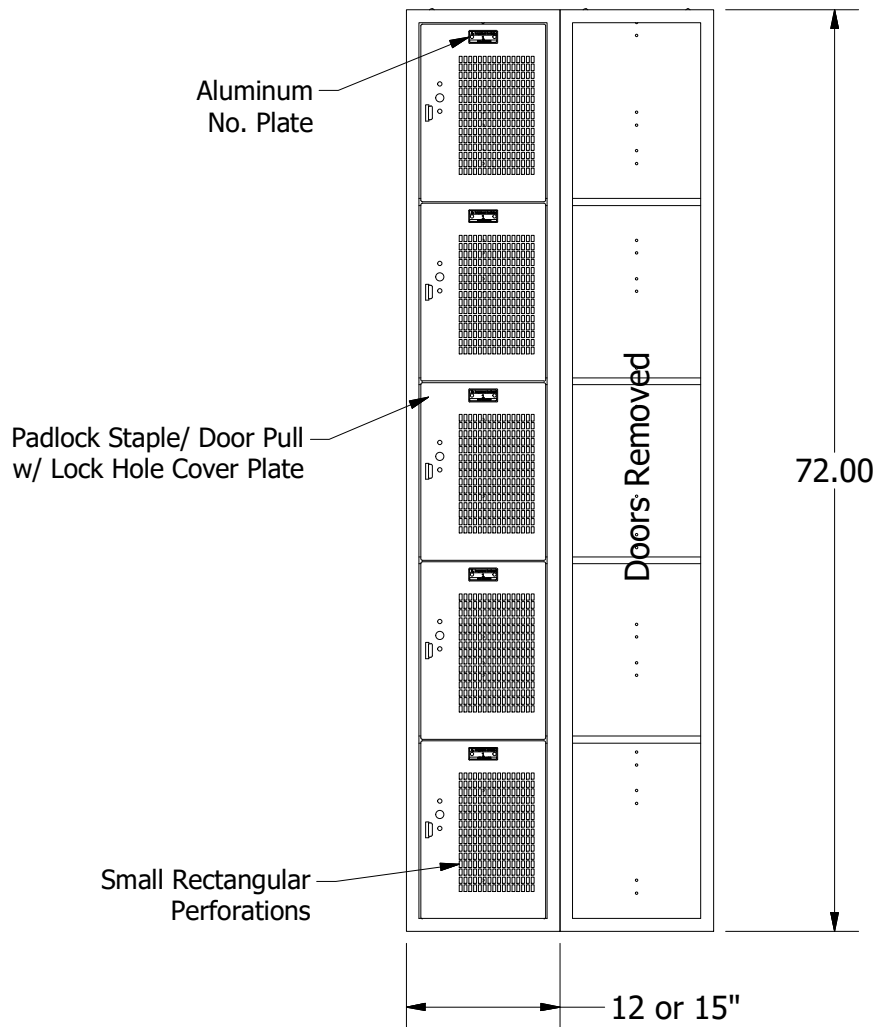

2

1

72" High 5 Tier Jorgenson Ventilated Locker

B

B

A

A

Allow $\frac{1}{16}$ " growth per frame