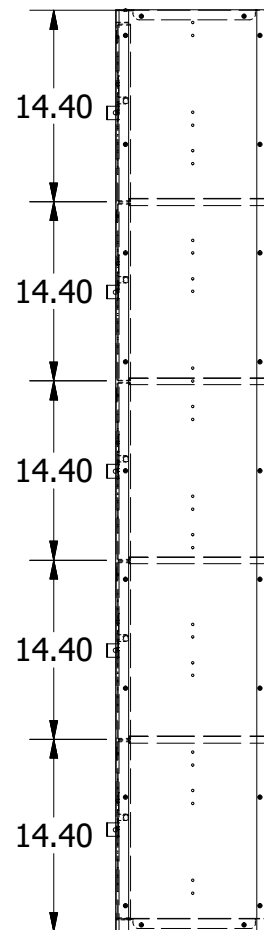

2

1

72" High 5 Tier Jorgenson Ventilated Locker

B

B

A

A

Allow $\frac{1}{16}$ " growth per frame