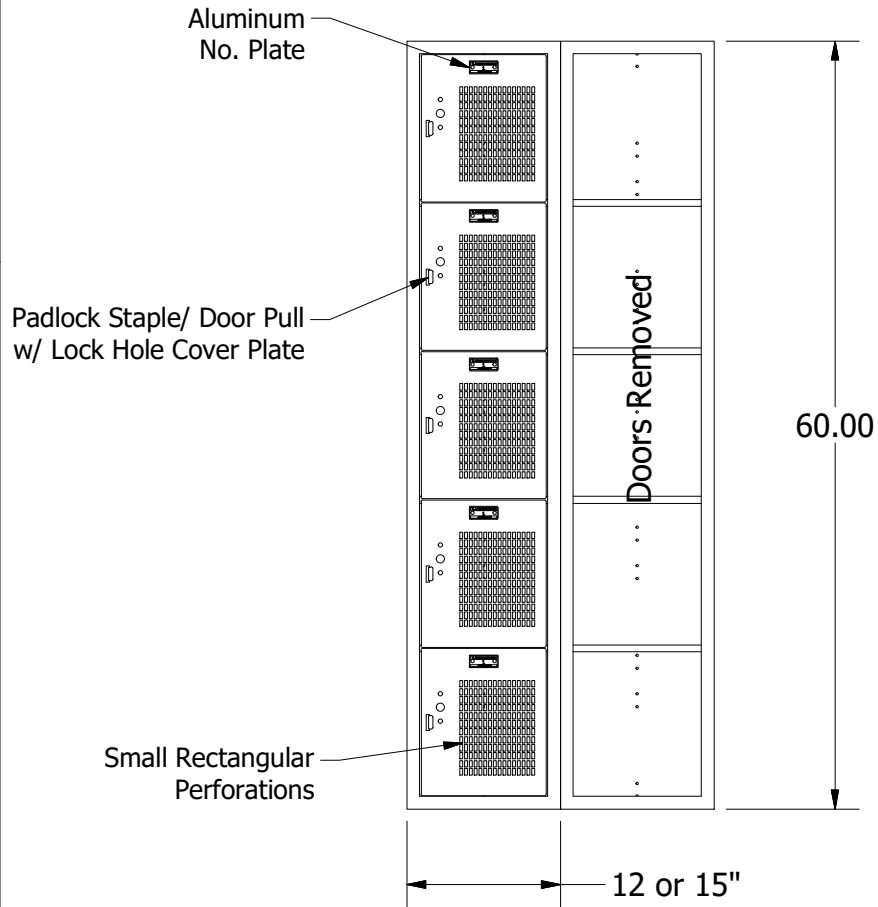

60" High 5 Tier
Jorgenson Ventilated Locker

Allow $\frac{1}{16}$ " growth per frame

Jorgenson Lockers

1239 South 700 West
Salt Lake City, UT 84104
101 Johnston Circle
Palmetto, GA 30268

Jorgenson Lockers

A div. of Jorgenson Industrial Companies