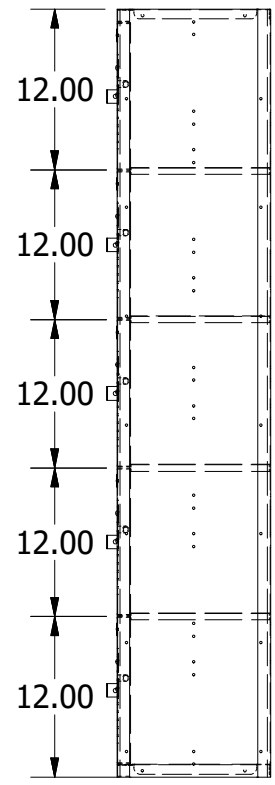

60" High 5 Tier
Jorgenson Ventilated Locker

Allow $\frac{1}{16}$ " growth per frame

Jorgenson Lockers

1239 South 700 West
Salt Lake City, UT 84104
101 Johnston Circle
Palmetto, GA 30268

Jorgenson Lockers

A div. of Jorgenson Industrial Companies