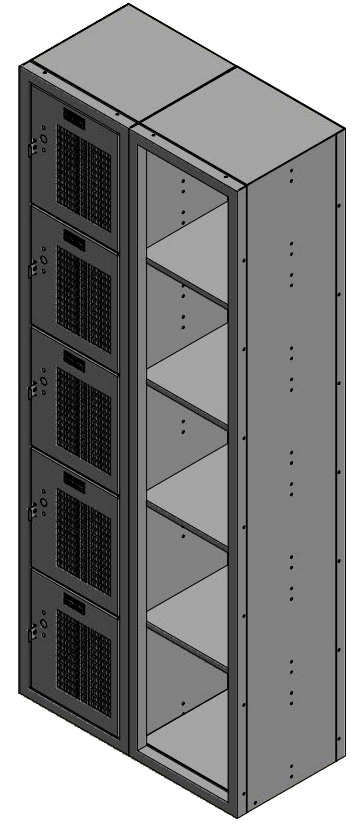

60" High 5 Tier
Jorgenson Ventilated Locker

Allow $\frac{1}{16}$ " growth per frame

Jorgenson Lockers

1239 South 700 West
Salt Lake City, UT 84104
101 Johnston Circle
Palmetto, GA 30268

Jorgenson Lockers

A div. of Jorgenson Industrial Companies