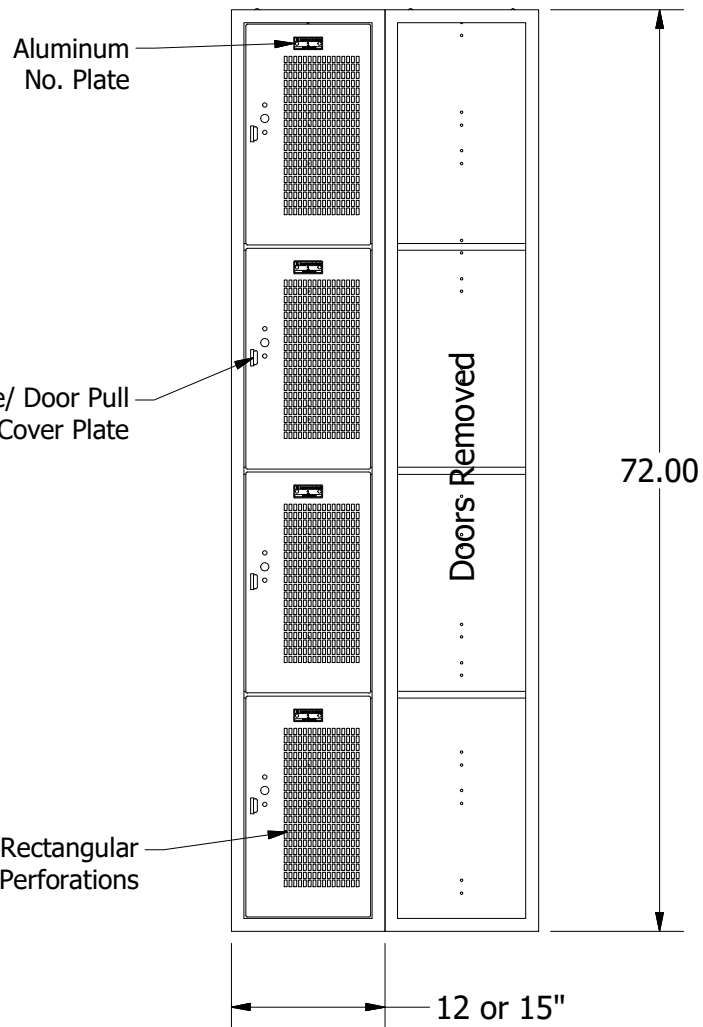

2

1

72" High 4 Tier Jorgenson Ventilated Locker

B

B

A

A

Allow $\frac{1}{16}$ " growth per frame