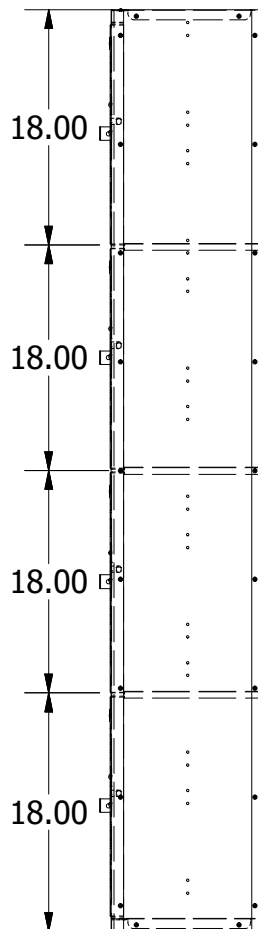

2

1

72" High 4 Tier Jorgenson Ventilated Locker

B

B

A

A

Allow $\frac{1}{16}$ " growth per frame