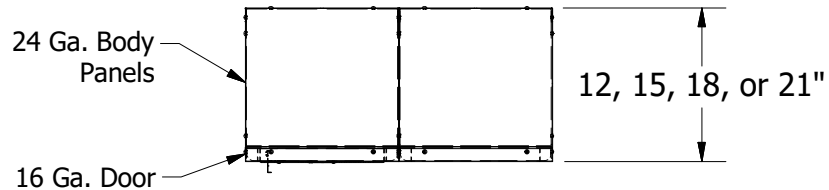

2

1

72" High 4 Tier Jorgenson Ventilated Locker

B

B

A

A

Allow $\frac{1}{16}$ " growth per frame