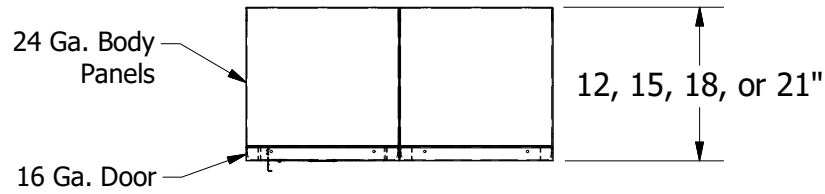

60" High 4 Tier
Jorgenson Ventilated Locker

Allow $\frac{1}{16}$ " growth per frame

Jorgenson Lockers

1239 South 700 West
Salt Lake City, UT 84104
101 Johnston Circle
Palmetto, GA 30268

Jorgenson Lockers

A div. of Jorgenson Industrial Companies