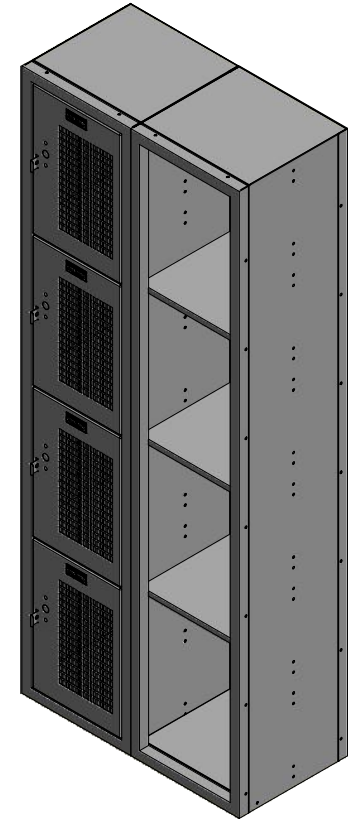

60" High 4 Tier
Jorgenson Ventilated Locker

Allow $\frac{1}{16}$ " growth per frame

Jorgenson Lockers

1239 South 700 West
Salt Lake City, UT 84104
101 Johnston Circle
Palmetto, GA 30268

Jorgenson Lockers

A div. of Jorgenson Industrial Companies