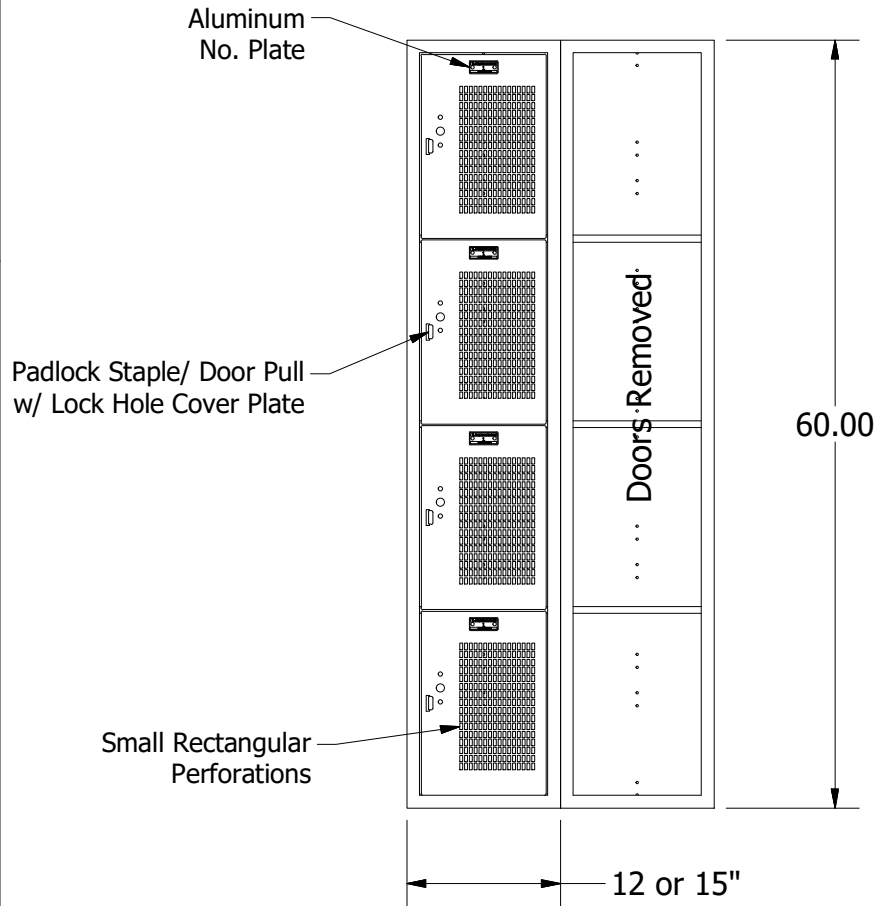

60" High 4 Tier
Jorgenson Ventilated Locker

Allow $\frac{1}{16}$ " growth per frame

Jorgenson Lockers

1239 South 700 West
Salt Lake City, UT 84104
101 Johnston Circle
Palmetto, GA 30268

Jorgenson Lockers

A div. of Jorgenson Industrial Companies