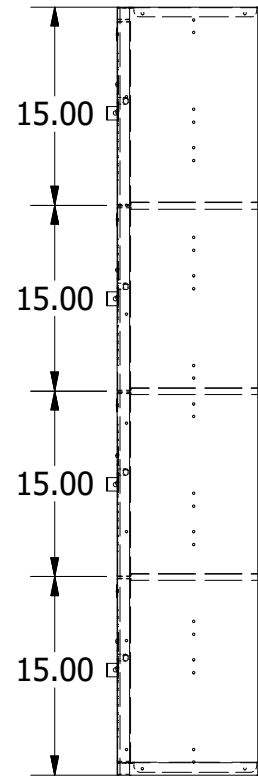

60" High 4 Tier
Jorgenson Ventilated Locker

Allow $\frac{1}{16}$ " growth per frame

Jorgenson Lockers

1239 South 700 West
Salt Lake City, UT 84104
101 Johnston Circle
Palmetto, GA 30268

Jorgenson Lockers

A div. of Jorgenson Industrial Companies