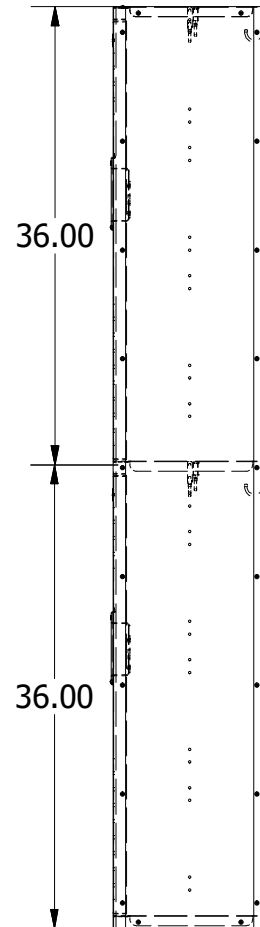

72" High 2 Tier  
Jorgenson Ventilated Locker

Allow  $\frac{1}{16}$ " growth per frame

Jorgenson Lockers

1239 South 700 West  
Salt Lake City, UT 84104  
101 Johnston Circle  
Palmetto, GA 30268

**Jorgenson Lockers**