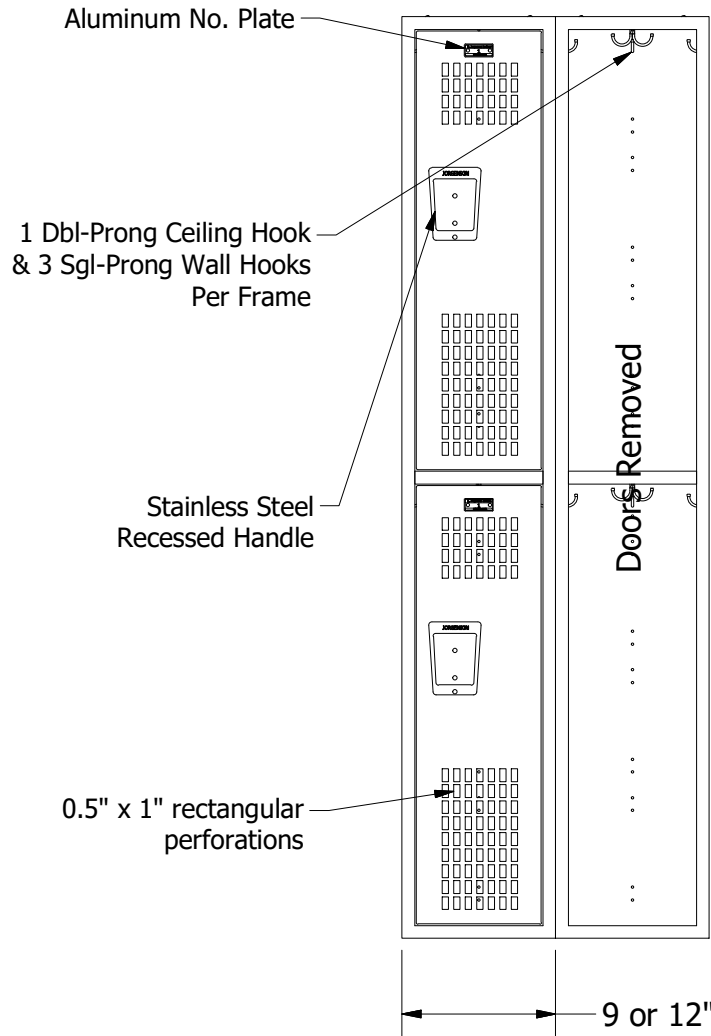

72" High 2 Tier  
Jorgenson Ventilated Locker

Allow  $\frac{1}{16}$ " growth per frame

Jorgenson Lockers

1239 South 700 West  
Salt Lake City, UT 84104  
101 Johnston Circle  
Palmetto, GA 30268

**Jorgenson Lockers**