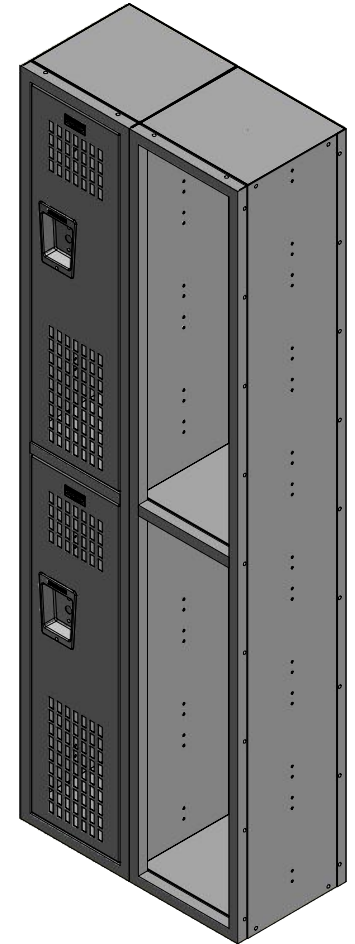

72" High 2 Tier  
Jorgenson Ventilated Locker

Allow  $\frac{1}{16}$ " growth per frame

Jorgenson Lockers

1239 South 700 West  
Salt Lake City, UT 84104  
101 Johnston Circle  
Palmetto, GA 30268

**Jorgenson Lockers**