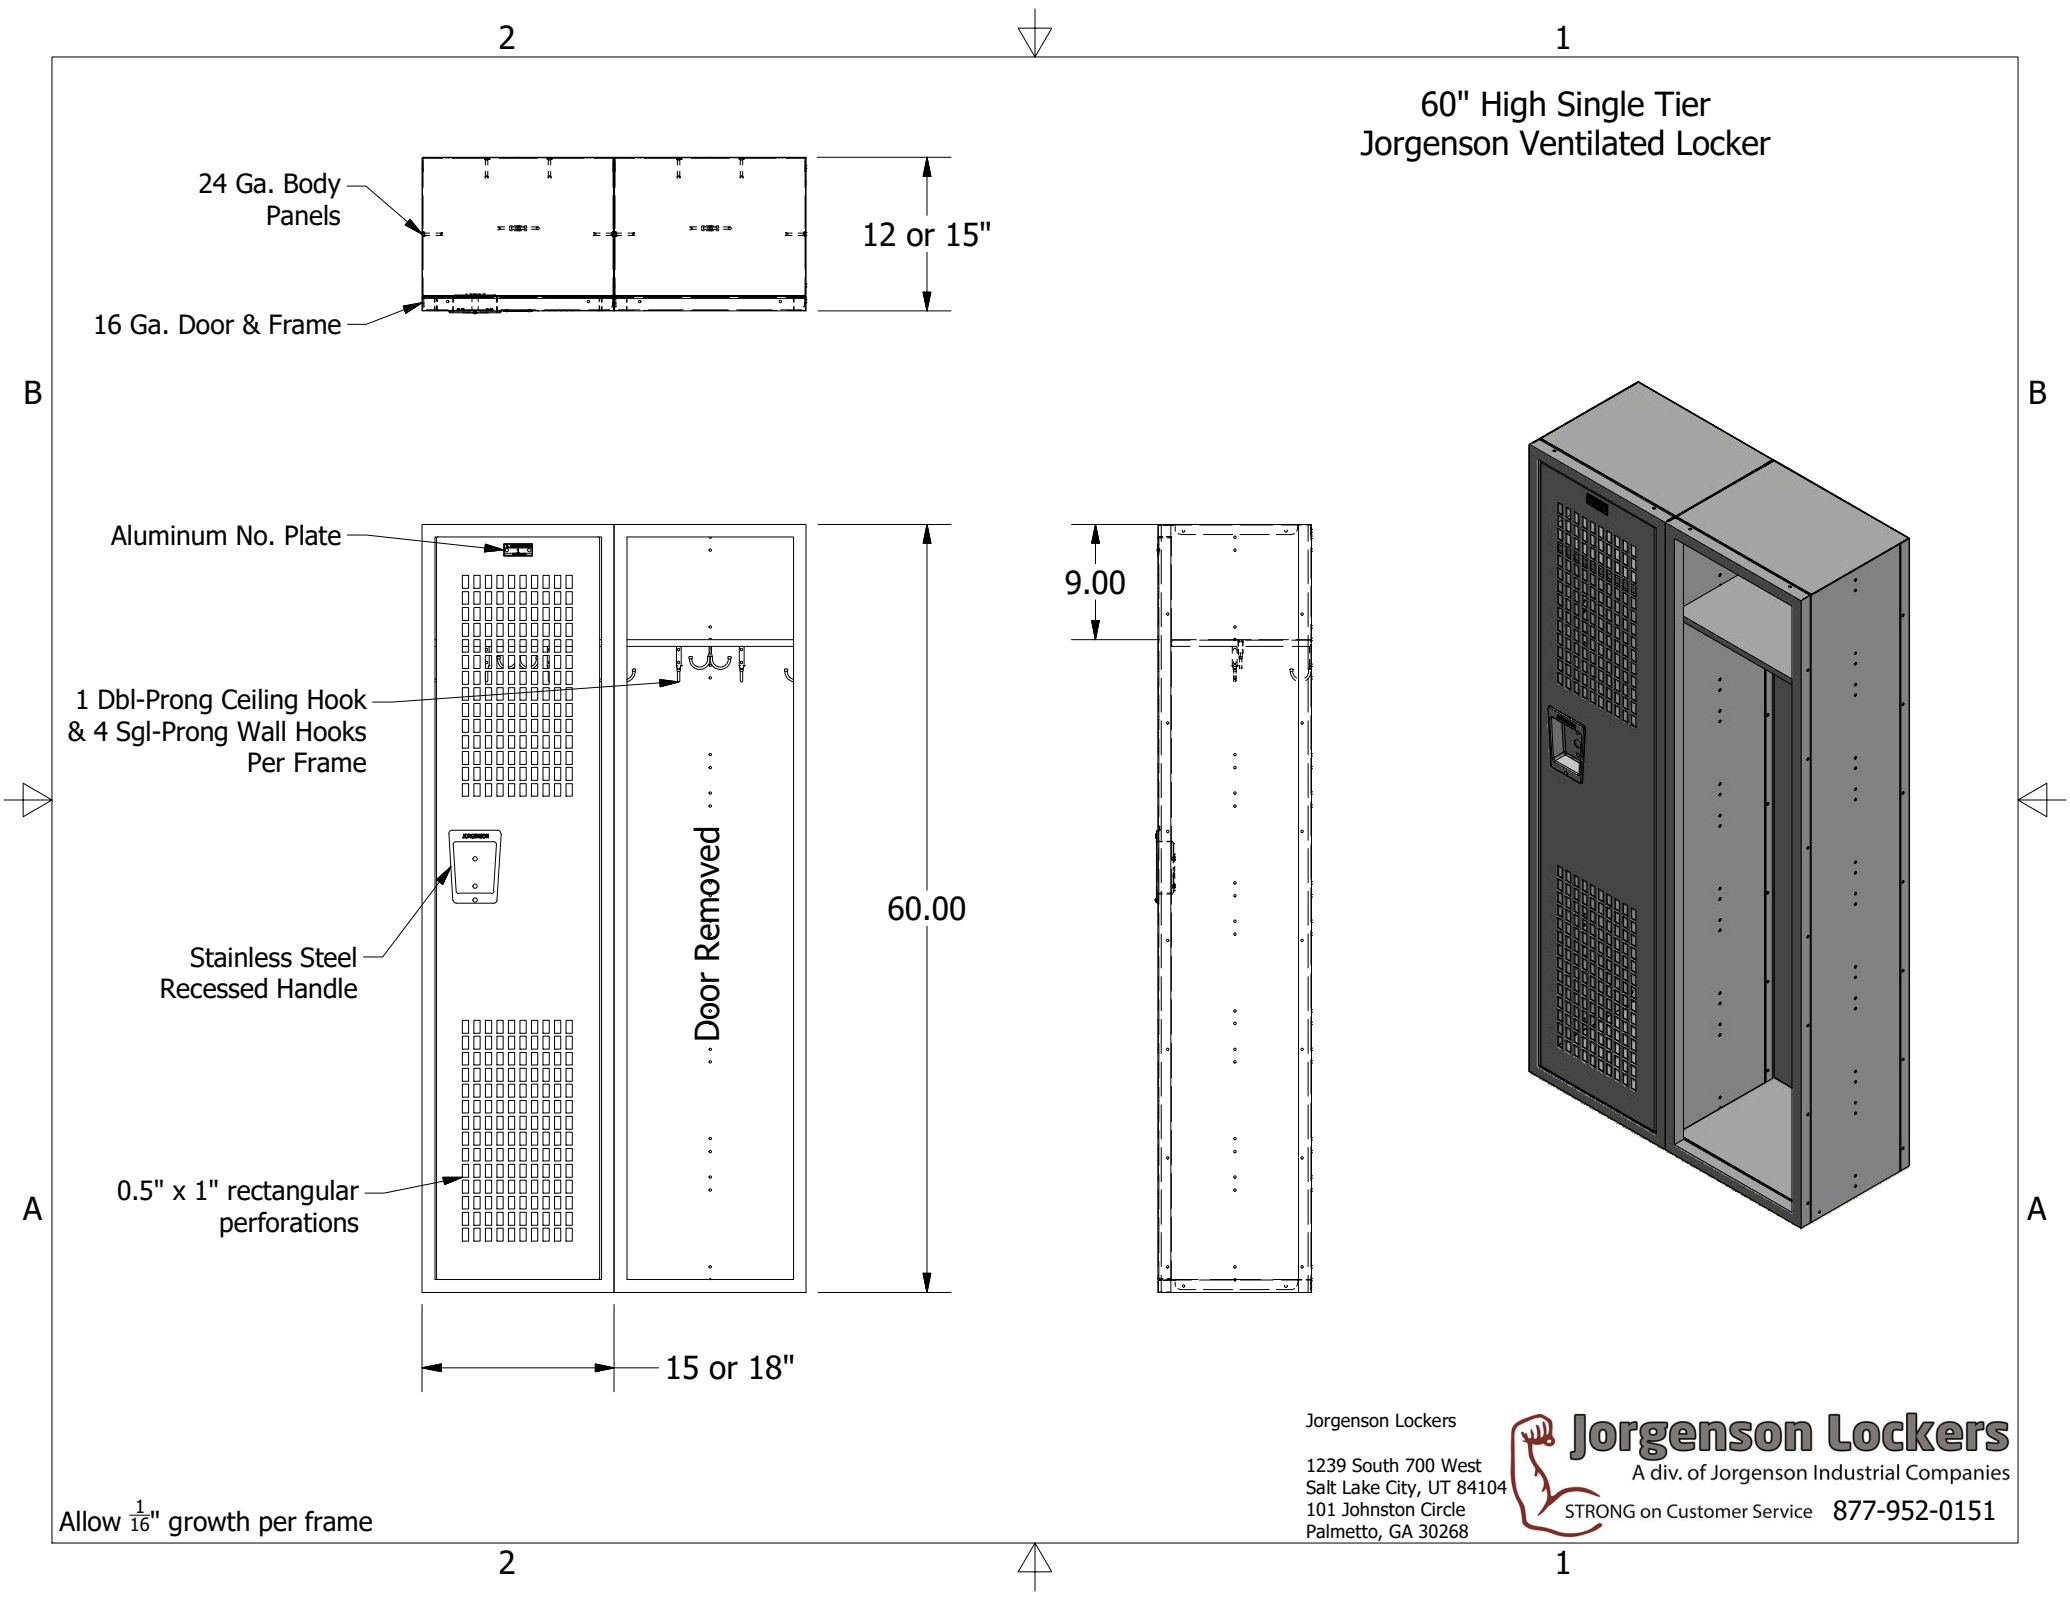

60" High Single Tier Jorgenson Ventilated Locker

Allow $\frac{1}{16}$ " growth per frame

Jorgenson Lockers

1239 South 700 West
Salt Lake City, UT 84104
101 Johnston Circle
Palmetto, GA 30268

Jorgenson Lockers
A div. of Jorgenson Industrial Companies
STRONG on Customer Service 877-952-0151