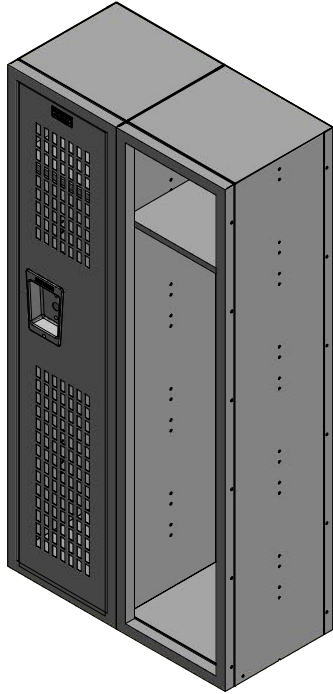

48" High Single Tier Jorgenson Ventilated Locker

24 Ga. Body Panels

16 Ga. Door & Frame

12 or 15"

B

B

Aluminum No. Plate

1 Dbl-Prong Ceiling Hook
& 3 Sgl-Prong Wall Hooks
Per Frame

Stainless Steel
Recessed Handle

0.5" x 1" rectangular
perforations

48.00

9 or 12"

9.00

A

A

Allow $\frac{1}{16}$ " growth per frame