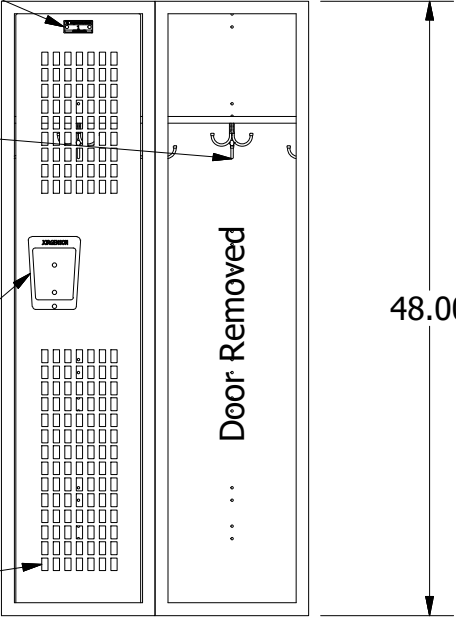

48" High Single Tier Jorgenson Ventilated Locker

24 Ga. Body Panels

16 Ga. Door & Frame

12 or 15"

B

B

Aluminum No. Plate

1 Dbl-Prong Ceiling Hook
& 3 Sgl-Prong Wall Hooks
Per Frame

Stainless Steel
Recessed Handle

0.5" x 1" rectangular
perforations

48.00

9 or 12"

9.00

A

A

Allow $\frac{1}{16}$ " growth per frame