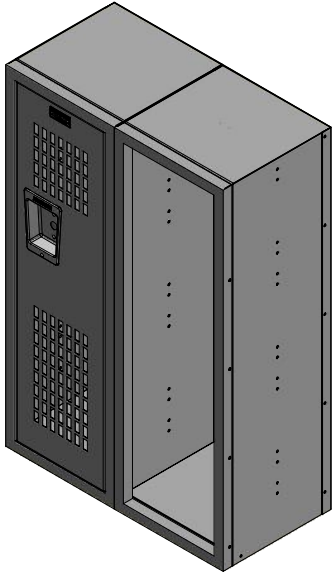

36.5" High Single Tier Jorgenson Ventilated Locker

24 Ga. Body Panels

16 Ga. Door & Frame

12, 15, or 18"

Aluminum No. Plate

1 Dbl-Prong Ceiling Hook
& 3 Sgl-Prong Wall Hooks
Per Frame

Stainless Steel
Recessed Handle

0.5" x 1" rectangular
perforations

36.50

9 or 12"

Allow $\frac{1}{16}$ " growth per frame

Jorgenson Lockers

1239 South 700 West
Salt Lake City, UT 84104
101 Johnston Circle
Palmetto, GA 30268

Jorgenson Lockers