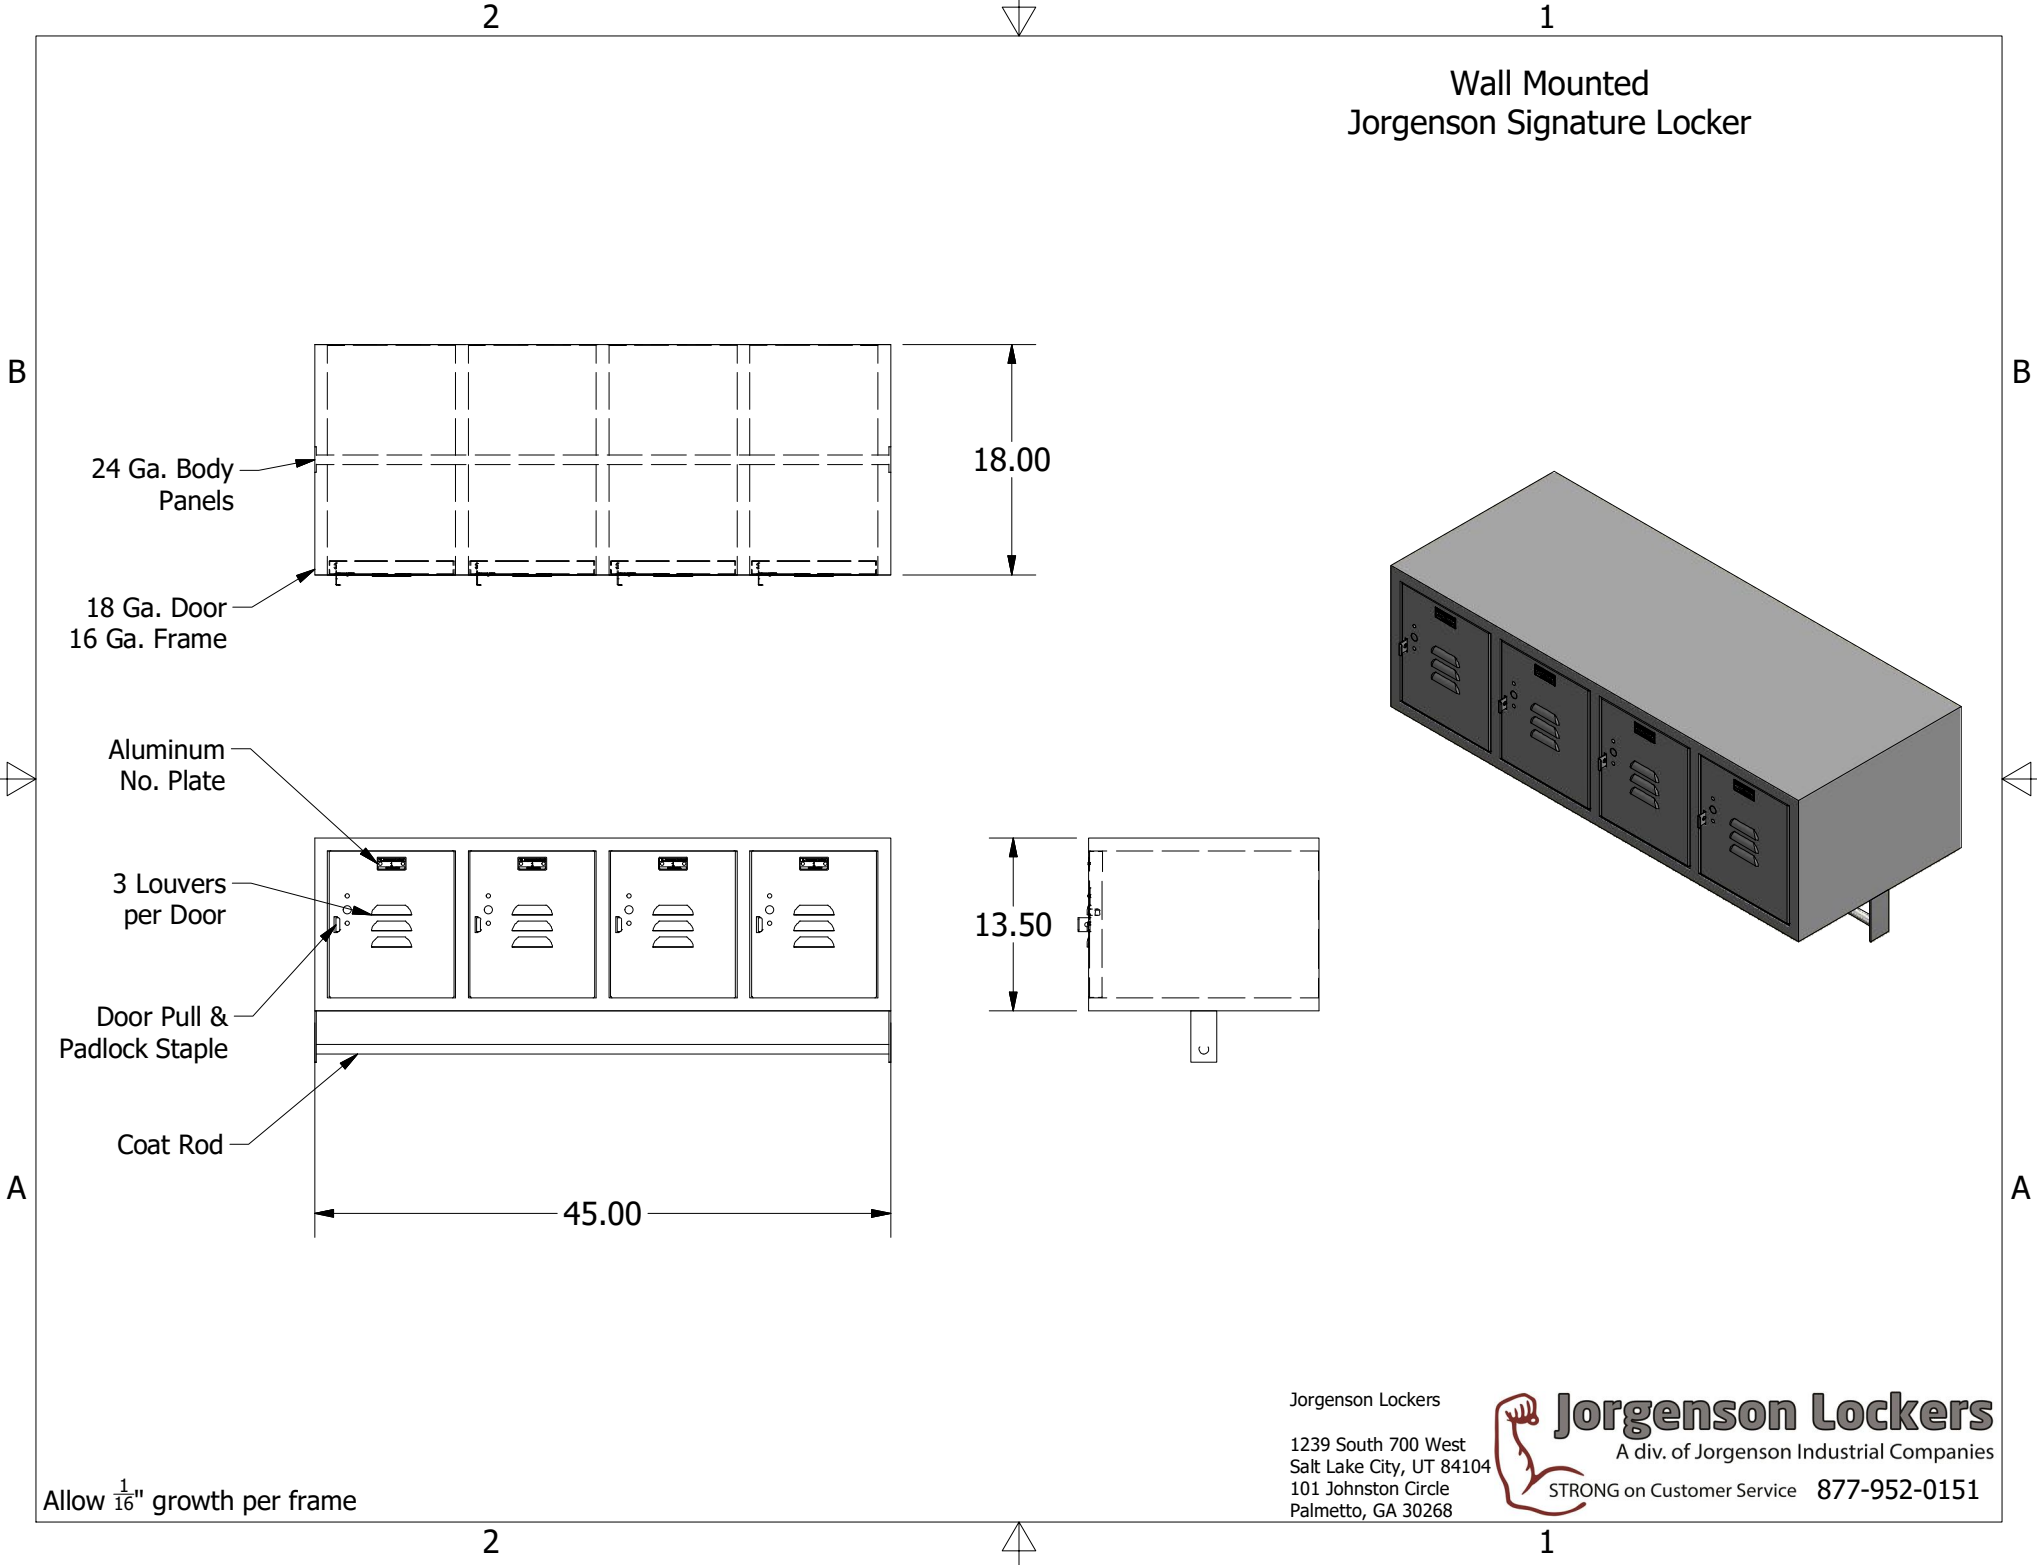

Wall Mounted Jorgenson Signature Locker

24 Ga. Body Panels

18.00

18 Ga. Door
16 Ga. Frame

Aluminum No. Plate

3 Louvers per Door

Door Pull & Padlock Staple

Coat Rod

45.00

13.50

Allow $\frac{1}{16}$ " growth per frame

Jorgenson Lockers

1239 South 700 West
Salt Lake City, UT 84104
101 Johnston Circle
Palmetto, GA 30268

Jorgenson Lockers
A div. of Jorgenson Industrial Companies
STRONG on Customer Service 877-952-0151