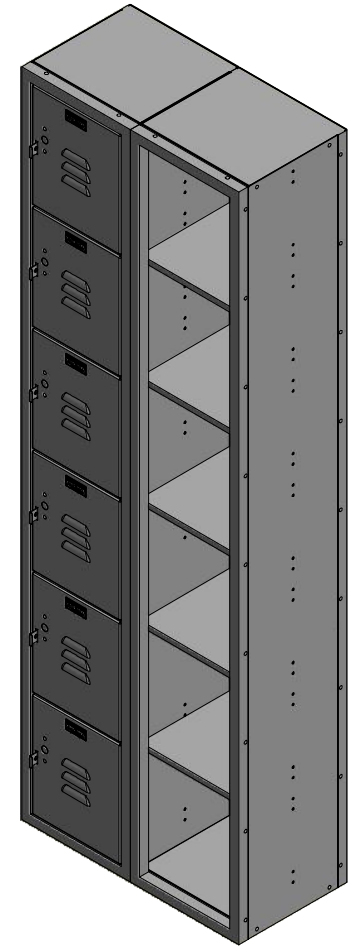

# 72" High 6 Tier Jorgenson Signature Locker

24 Ga. Body Panels

12, 15, 18, or 21"

16 Ga. Frame

18 Ga. Doors on 12" Wide  
16 Ga. Doors on 15" Wide

B

Aluminum No. Plate

3 Louvers per Door

Padlock Staple/ Door Pull w/ Lock Hole Cover Plate

Doors Removed

72.00

12.00

12.00

12.00

12.00

12.00

12.00

12 or 15"

Allow  $\frac{1}{16}$ " growth per frame

A

B

A

Jorgenson Lockers

1239 South 700 West  
Salt Lake City, UT 84104  
101 Johnston Circle  
Palmetto, GA 30268