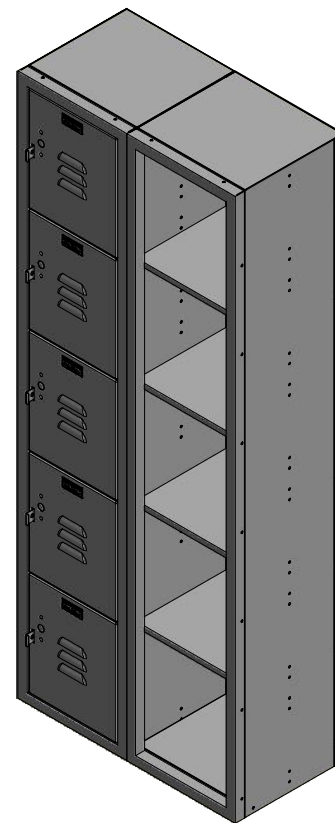

60" High 5 Tier  
Jorgenson Signature Locker

24 Ga. Body Panels

16 Ga. Frame

12, 15, 18, or 21"

18 Ga. Doors on 12" Wide  
16 Ga. Doors on 15" Wide

Aluminum No. Plate

3 Louvers per Door

Padlock Staple/ Door Pull w/ Lock Hole Cover Plate

Doors Removed

60.00

12.00

12.00

12.00

12.00

12.00

12 or 15"

Allow  $\frac{1}{16}$ " growth per frame

Jorgenson Lockers

1239 South 700 West  
Salt Lake City, UT 84104  
101 Johnston Circle  
Palmetto, GA 30268

**Jorgenson Lockers**

A div. of Jorgenson Industrial Companies