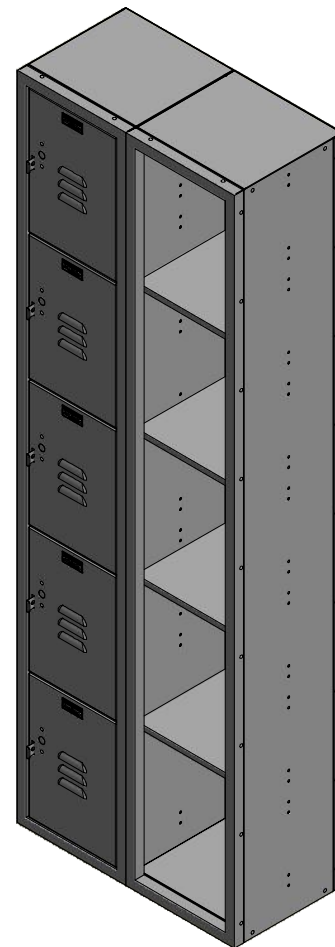

# 72" High 5 Tier Jorgenson Signature Locker

24 Ga. Body Panels

12, 15, 18, or 21"

16 Ga. Frame

18 Ga. Doors on 12" Wide  
16 Ga. Doors on 15" Wide

Aluminum No. Plate

3 Louvers per Door

Padlock Staple/ Door Pull w/ Lock Hole Cover Plate

Doors Removed

72.00

14.40

14.40

14.40

14.40

14.40

12 or 15"

Allow  $\frac{1}{16}$ " growth per frame

2

1

Jorgenson Lockers

1239 South 700 West  
Salt Lake City, UT 84104  
101 Johnston Circle  
Palmetto, GA 30268