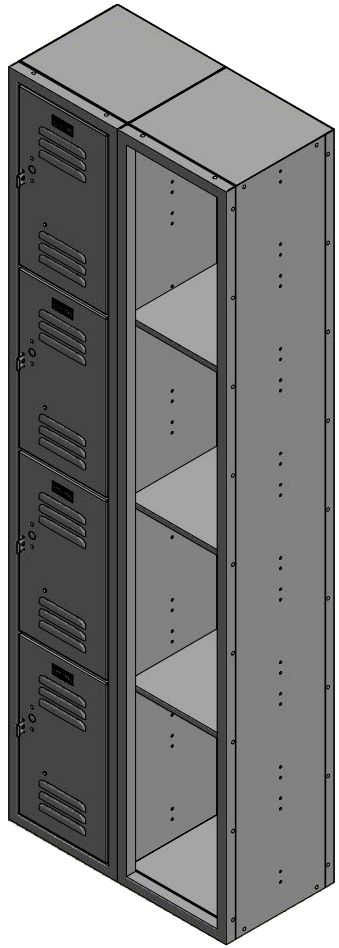

72" High 4 Tier
Jorgenson Signature Locker

24 Ga. Body Panels

16 Ga. Frame

18 Ga. Doors on 12" Wide
16 Ga. Doors on 15" Wide

12, 15, 18, or 21"

B

Aluminum No. Plate

3 Louvers Top and Bottom

Padlock Staple/ Door Pull w/ Lock Hole Cover Plate

Doors Removed

72.00

18.00

18.00

18.00

18.00

12 or 15"

Allow $\frac{1}{16}$ " growth per frame

B

A

Jorgenson Lockers

1239 South 700 West
Salt Lake City, UT 84104
101 Johnston Circle
Palmetto, GA 30268

Jorgenson Lockers

A div. of Jorgenson Industrial Companies

STRONG on Customer Service 877-952-0151