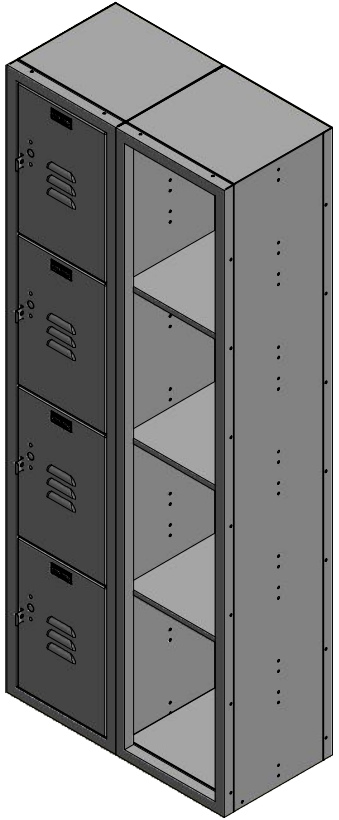

60" High 4 Tier Jorgenson Signature Locker

24 Ga. Body Panels

16 Ga. Frame

12, 15, 18, or 21"

18 Ga. Frame on 12" Wide
16 Ga. Frame on 15" Wide

Aluminum No. Plate

3 Louvers per Door

Padlock Staple/ Door Pull w/ Lock Hole Cover Plate

Doors Removed

60.00

15.00

15.00

15.00

15.00

12 or 15"

Allow $\frac{1}{16}$ " growth per frame