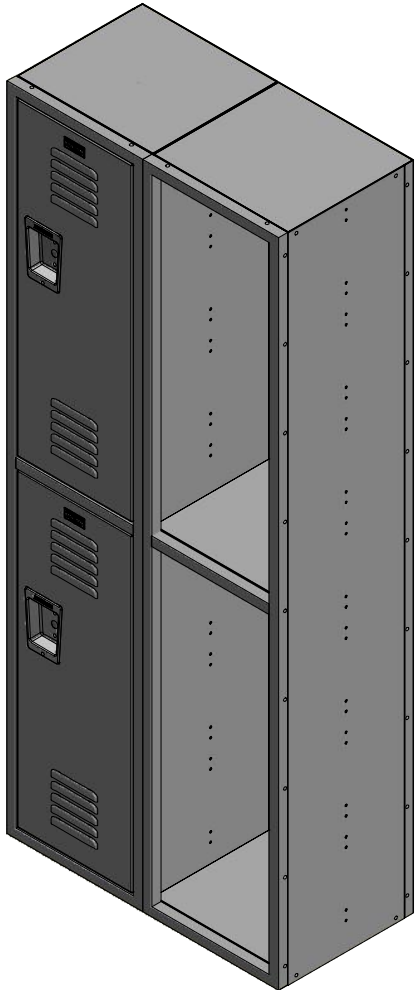

72" High 2 Tier
Jorgenson Signature Locker

24 Ga. Body Panels

16 Ga. Door & Frame

12, 15, 18,
21 or 24"

Aluminum No. Plate

1 Dbl-Prong Ceiling Hook
& 4 Sgl-Prong Wall Hooks
Per Frame

Stainless Steel
Recessed Handle

5 Louvers on
Top and Bottom

15 or 18"

36.00

72.00

36.00

Allow $\frac{1}{16}$ " growth per frame

Jorgenson Lockers

1239 South 700 West
Salt Lake City, UT 84104
101 Johnston Circle
Palmetto, GA 30268