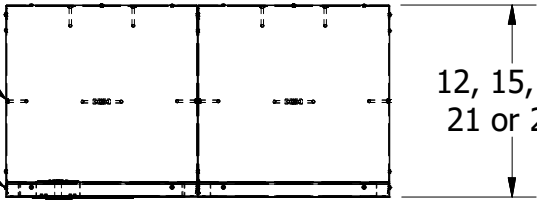

72" High 2 Tier
Jorgenson Signature Locker

24 Ga. Body Panels

16 Ga. Door & Frame

12, 15, 18,
21 or 24"

Aluminum No. Plate

1 Dbl-Prong Ceiling Hook
& 4 Sgl-Prong Wall Hooks
Per Frame

Stainless Steel
Recessed Handle

5 Louvers on
Top and Bottom

15 or 18"

36.00

72.00

36.00

Allow $\frac{1}{16}$ " growth per frame

Jorgenson Lockers

1239 South 700 West
Salt Lake City, UT 84104
101 Johnston Circle
Palmetto, GA 30268