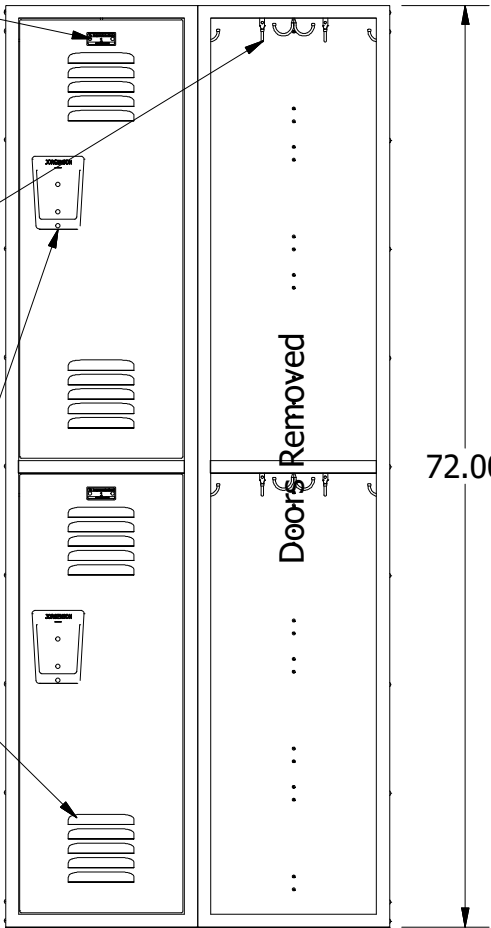

72" High 2 Tier
Jorgenson Signature Locker

24 Ga. Body Panels

16 Ga. Door & Frame

12, 15, 18,
21 or 24"

Aluminum No. Plate

1 Dbl-Prong Ceiling Hook
& 4 Sgl-Prong Wall Hooks
Per Frame

Stainless Steel
Recessed Handle

5 Louvers on
Top and Bottom

15 or 18"

36.00

72.00

36.00

Allow $\frac{1}{16}$ " growth per frame

Jorgenson Lockers

1239 South 700 West
Salt Lake City, UT 84104
101 Johnston Circle
Palmetto, GA 30268