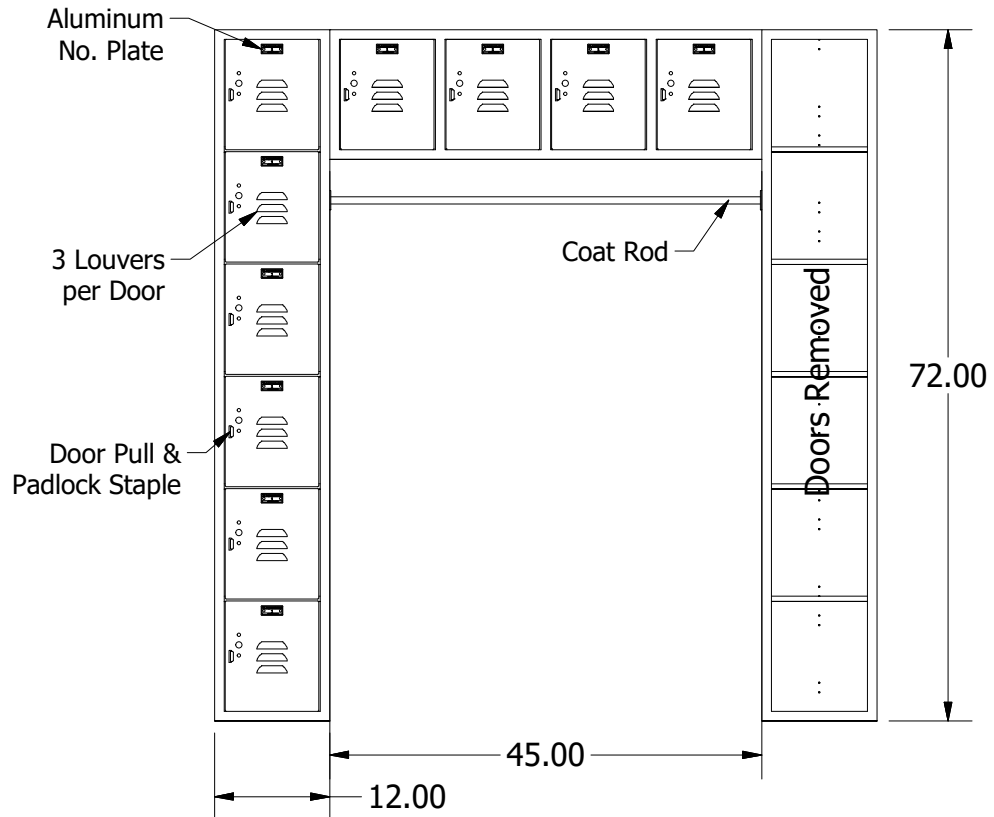

16 Person Jorgenson Signature Locker

Allow $\frac{1}{16}$ " growth per frame

Jorgenson Lockers

1239 South 700 West
Salt Lake City, UT 84104
101 Johnston Circle
Palmetto, GA 30268

Jorgenson Lockers

A div. of Jorgenson Industrial Companies