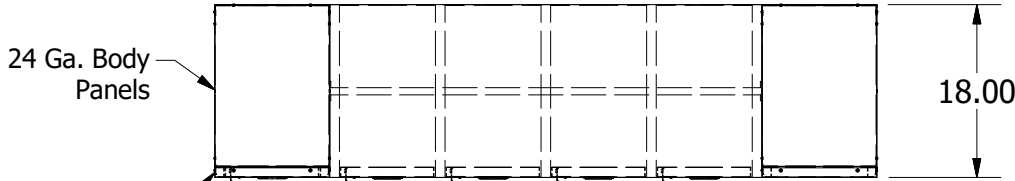

16 Person Jorgenson Signature Locker

Allow $\frac{1}{16}$ " growth per frame

Jorgenson Lockers

1239 South 700 West
Salt Lake City, UT 84104
101 Johnston Circle
Palmetto, GA 30268

Jorgenson Lockers

A div. of Jorgenson Industrial Companies