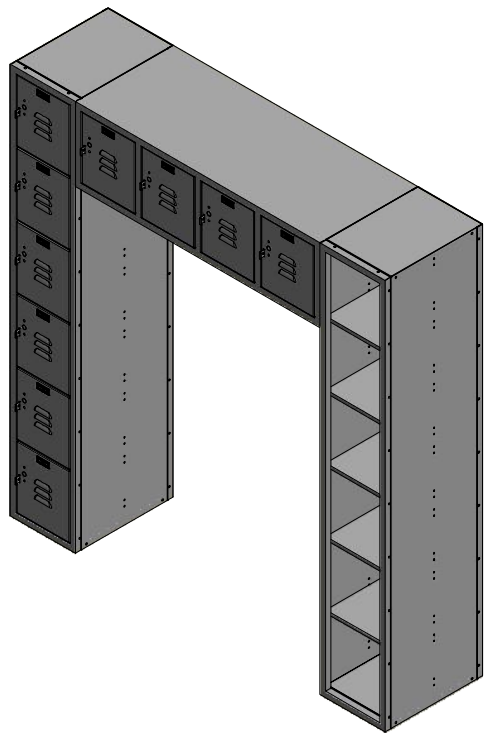

16 Person Jorgenson Signature Locker

Allow $\frac{1}{16}$ " growth per frame

Jorgenson Lockers

1239 South 700 West
Salt Lake City, UT 84104
101 Johnston Circle
Palmetto, GA 30268

Jorgenson Lockers

A div. of Jorgenson Industrial Companies