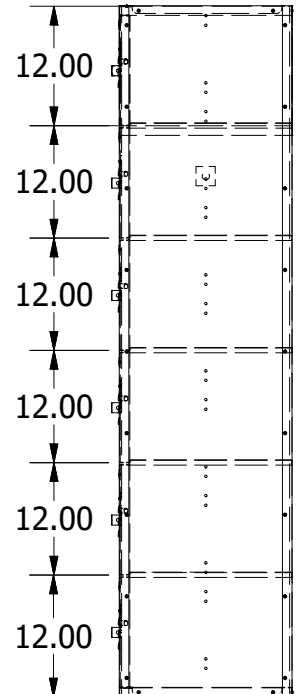

16 Person Jorgenson Signature Locker

Allow $\frac{1}{16}$ " growth per frame

Jorgenson Lockers

1239 South 700 West
Salt Lake City, UT 84104
101 Johnston Circle
Palmetto, GA 30268

Jorgenson Lockers

A div. of Jorgenson Industrial Companies