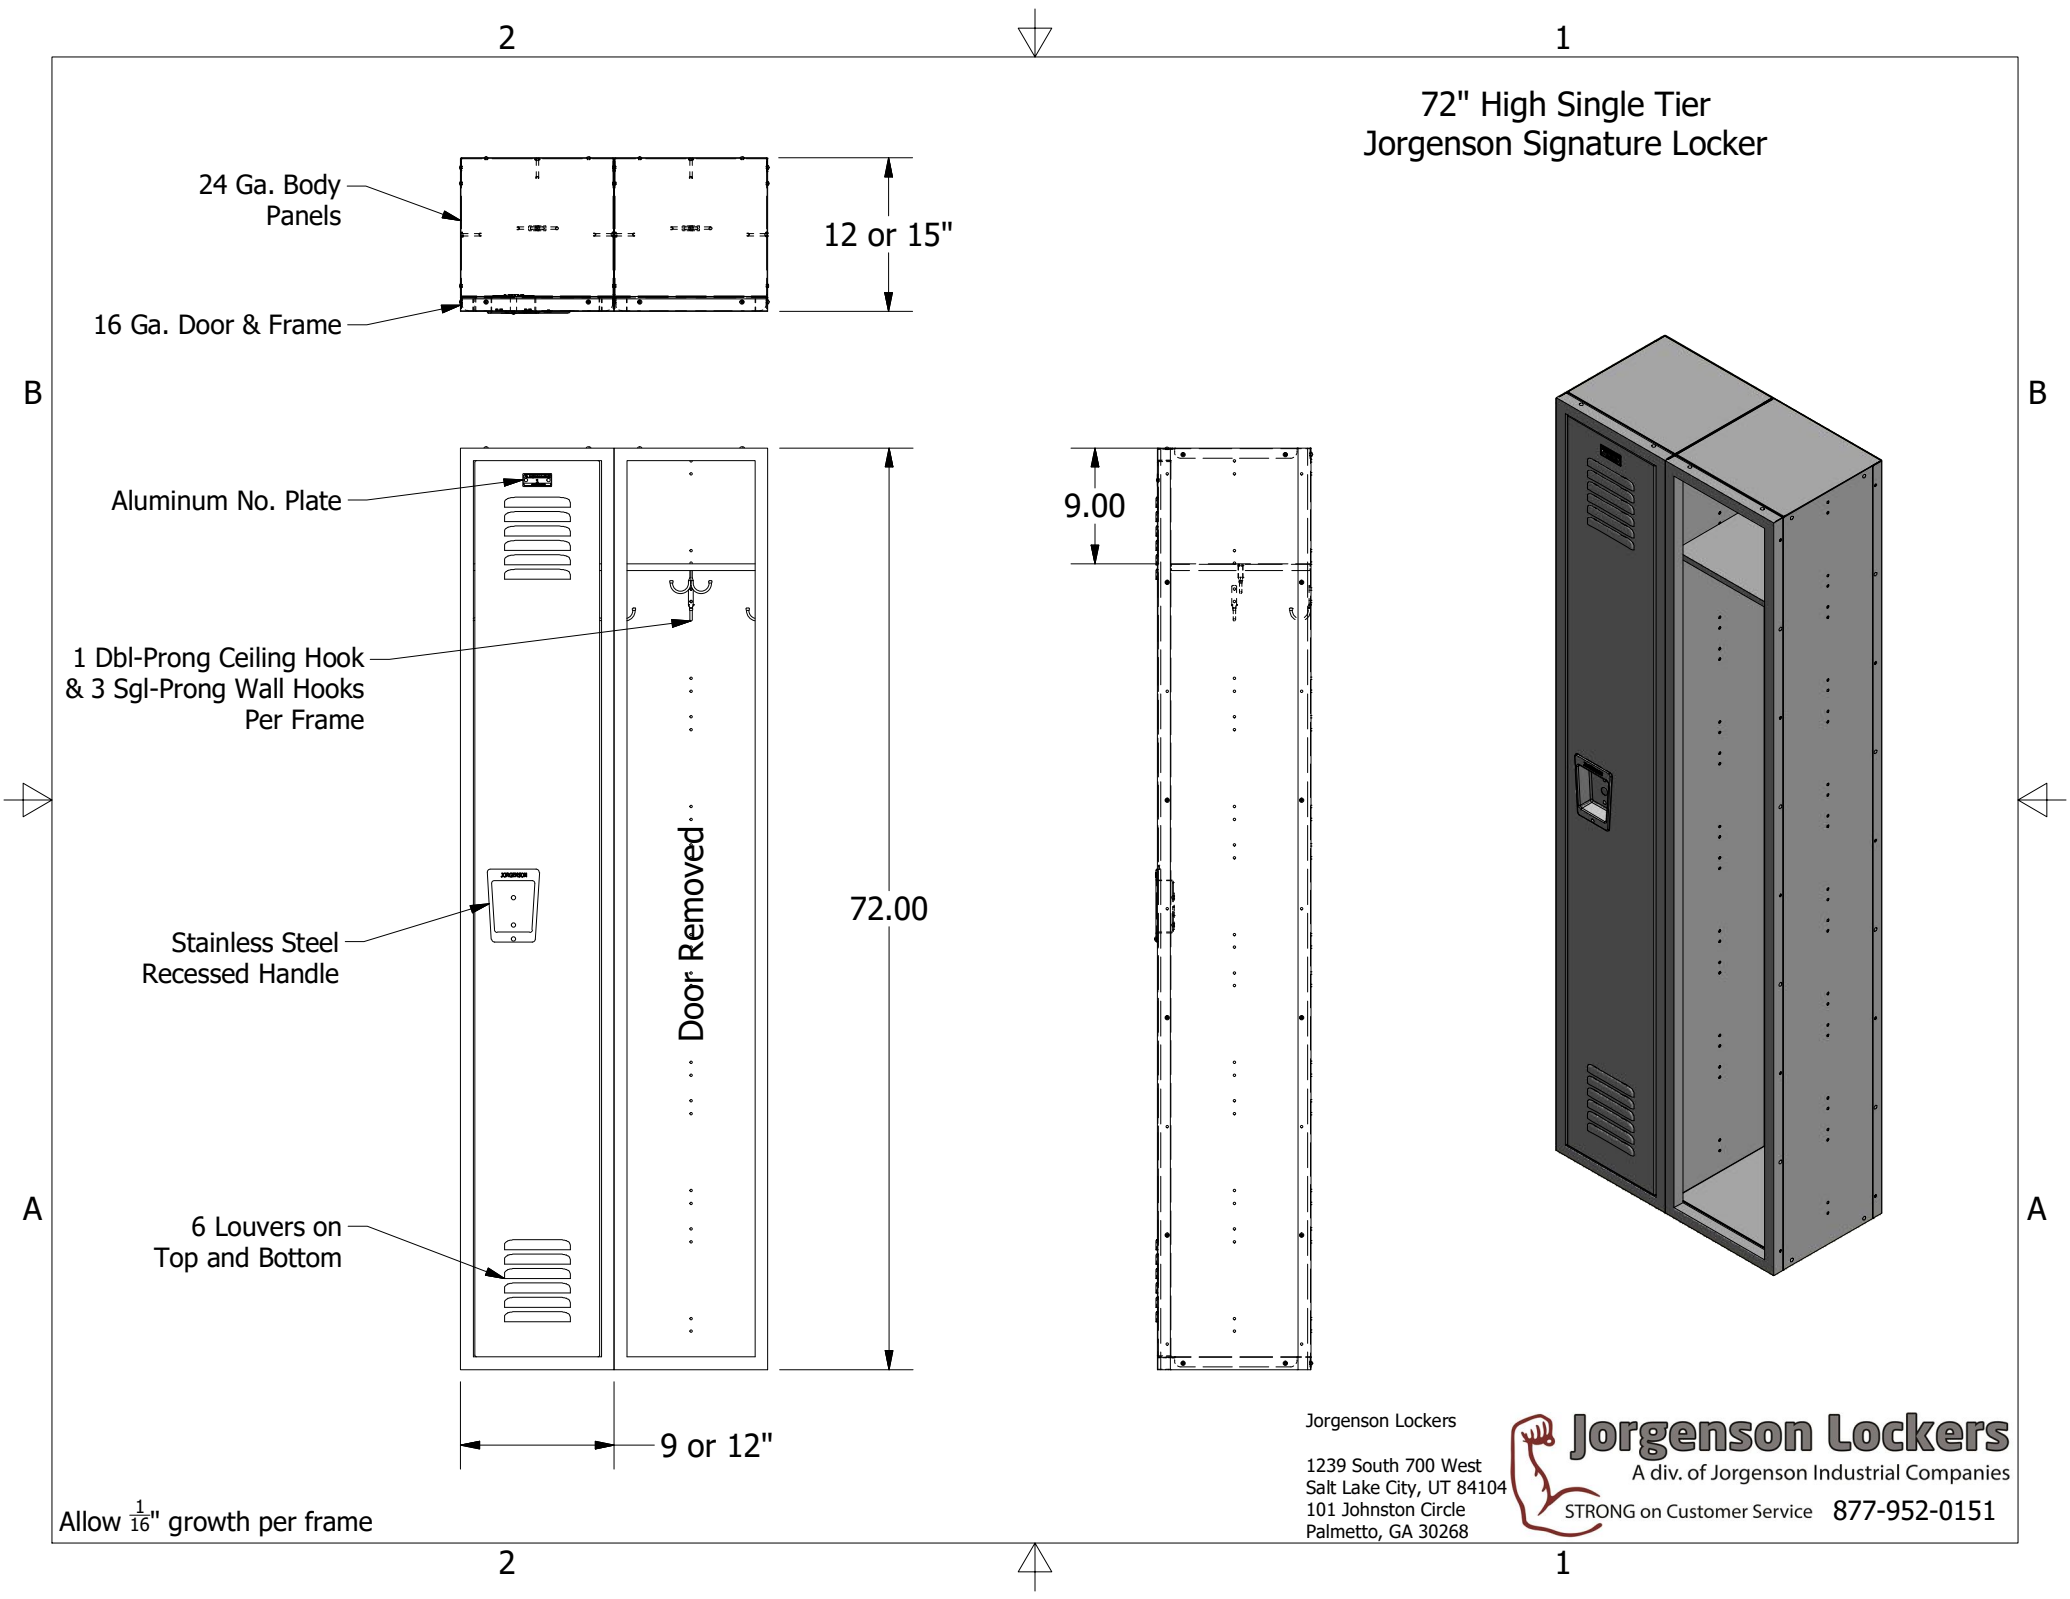

72" High Single Tier Jorgenson Signature Locker

24 Ga. Body Panels

16 Ga. Door & Frame

12 or 15"

Aluminum No. Plate

1 Dbl-Prong Ceiling Hook & 3 Sgl-Prong Wall Hooks Per Frame

Stainless Steel Recessed Handle

6 Louvers on Top and Bottom

72.00

9.00

9 or 12"

Allow $\frac{1}{16}$ " growth per frame

Jorgenson Lockers

1239 South 700 West
Salt Lake City, UT 84104
101 Johnston Circle
Palmetto, GA 30268

Jorgenson Lockers