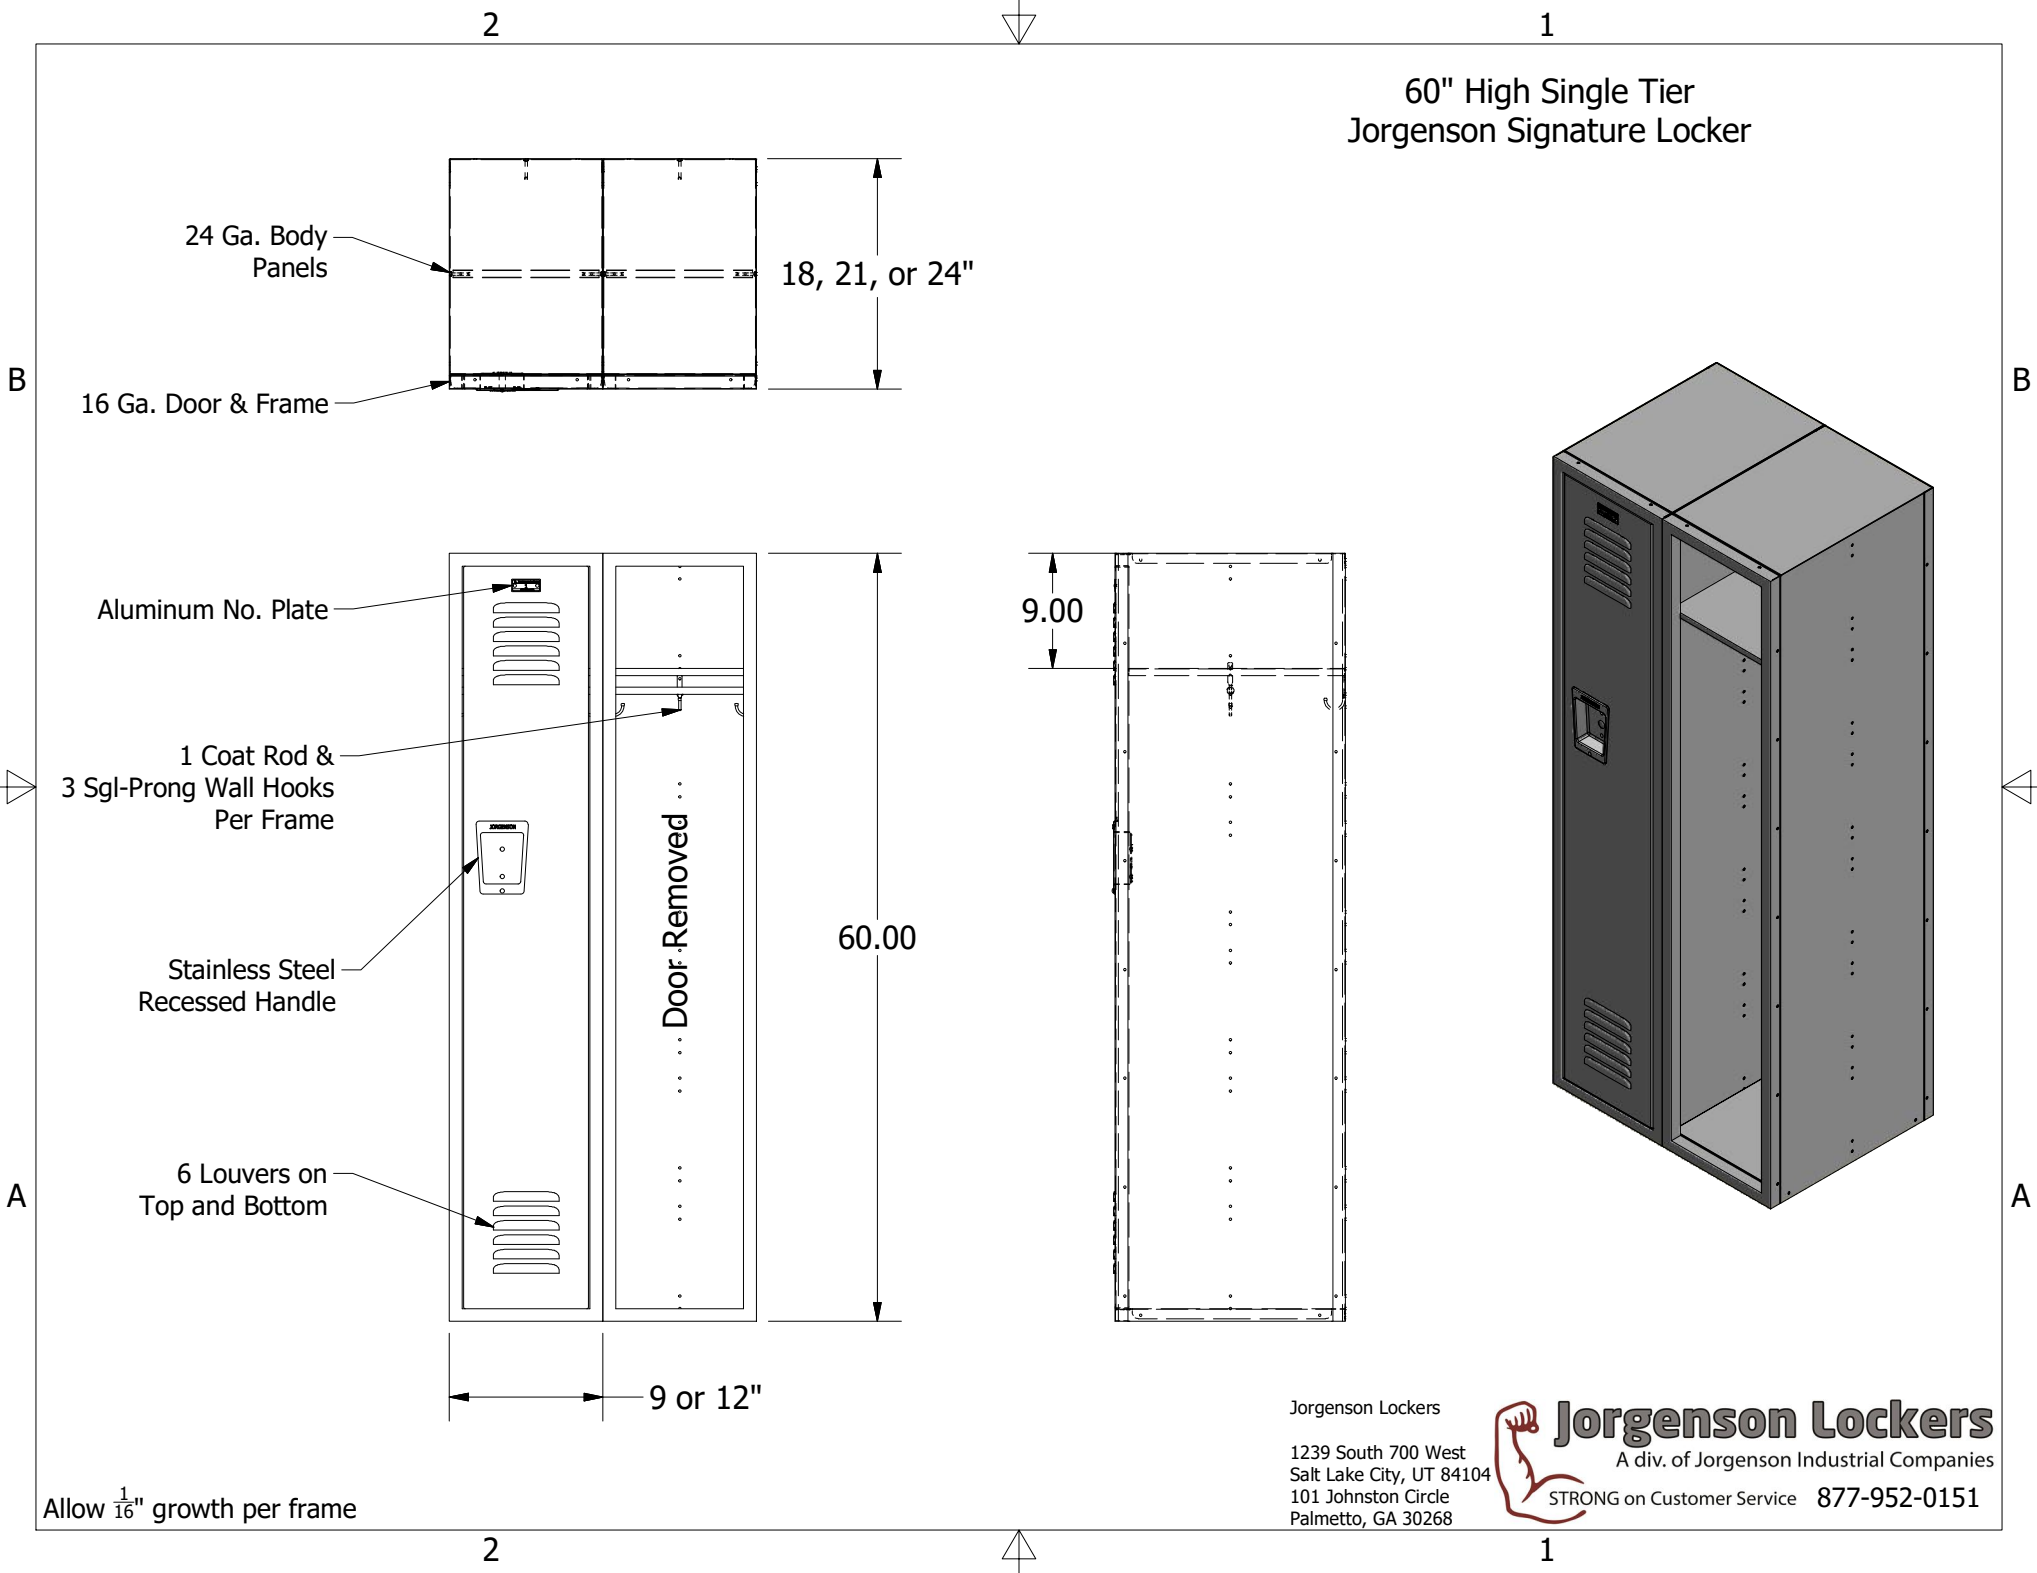

60" High Single Tier
Jorgenson Signature Locker

24 Ga. Body Panels

16 Ga. Door & Frame

18, 21, or 24"

Aluminum No. Plate

1 Coat Rod & 3 Sgl-Prong Wall Hooks Per Frame

Stainless Steel Recessed Handle

6 Louvers on Top and Bottom

60.00

9 or 12"

9.00

Allow $\frac{1}{16}$ " growth per frame

Jorgenson Lockers

1239 South 700 West
Salt Lake City, UT 84104
101 Johnston Circle
Palmetto, GA 30268

Jorgenson Lockers

A div. of Jorgenson Industrial Companies