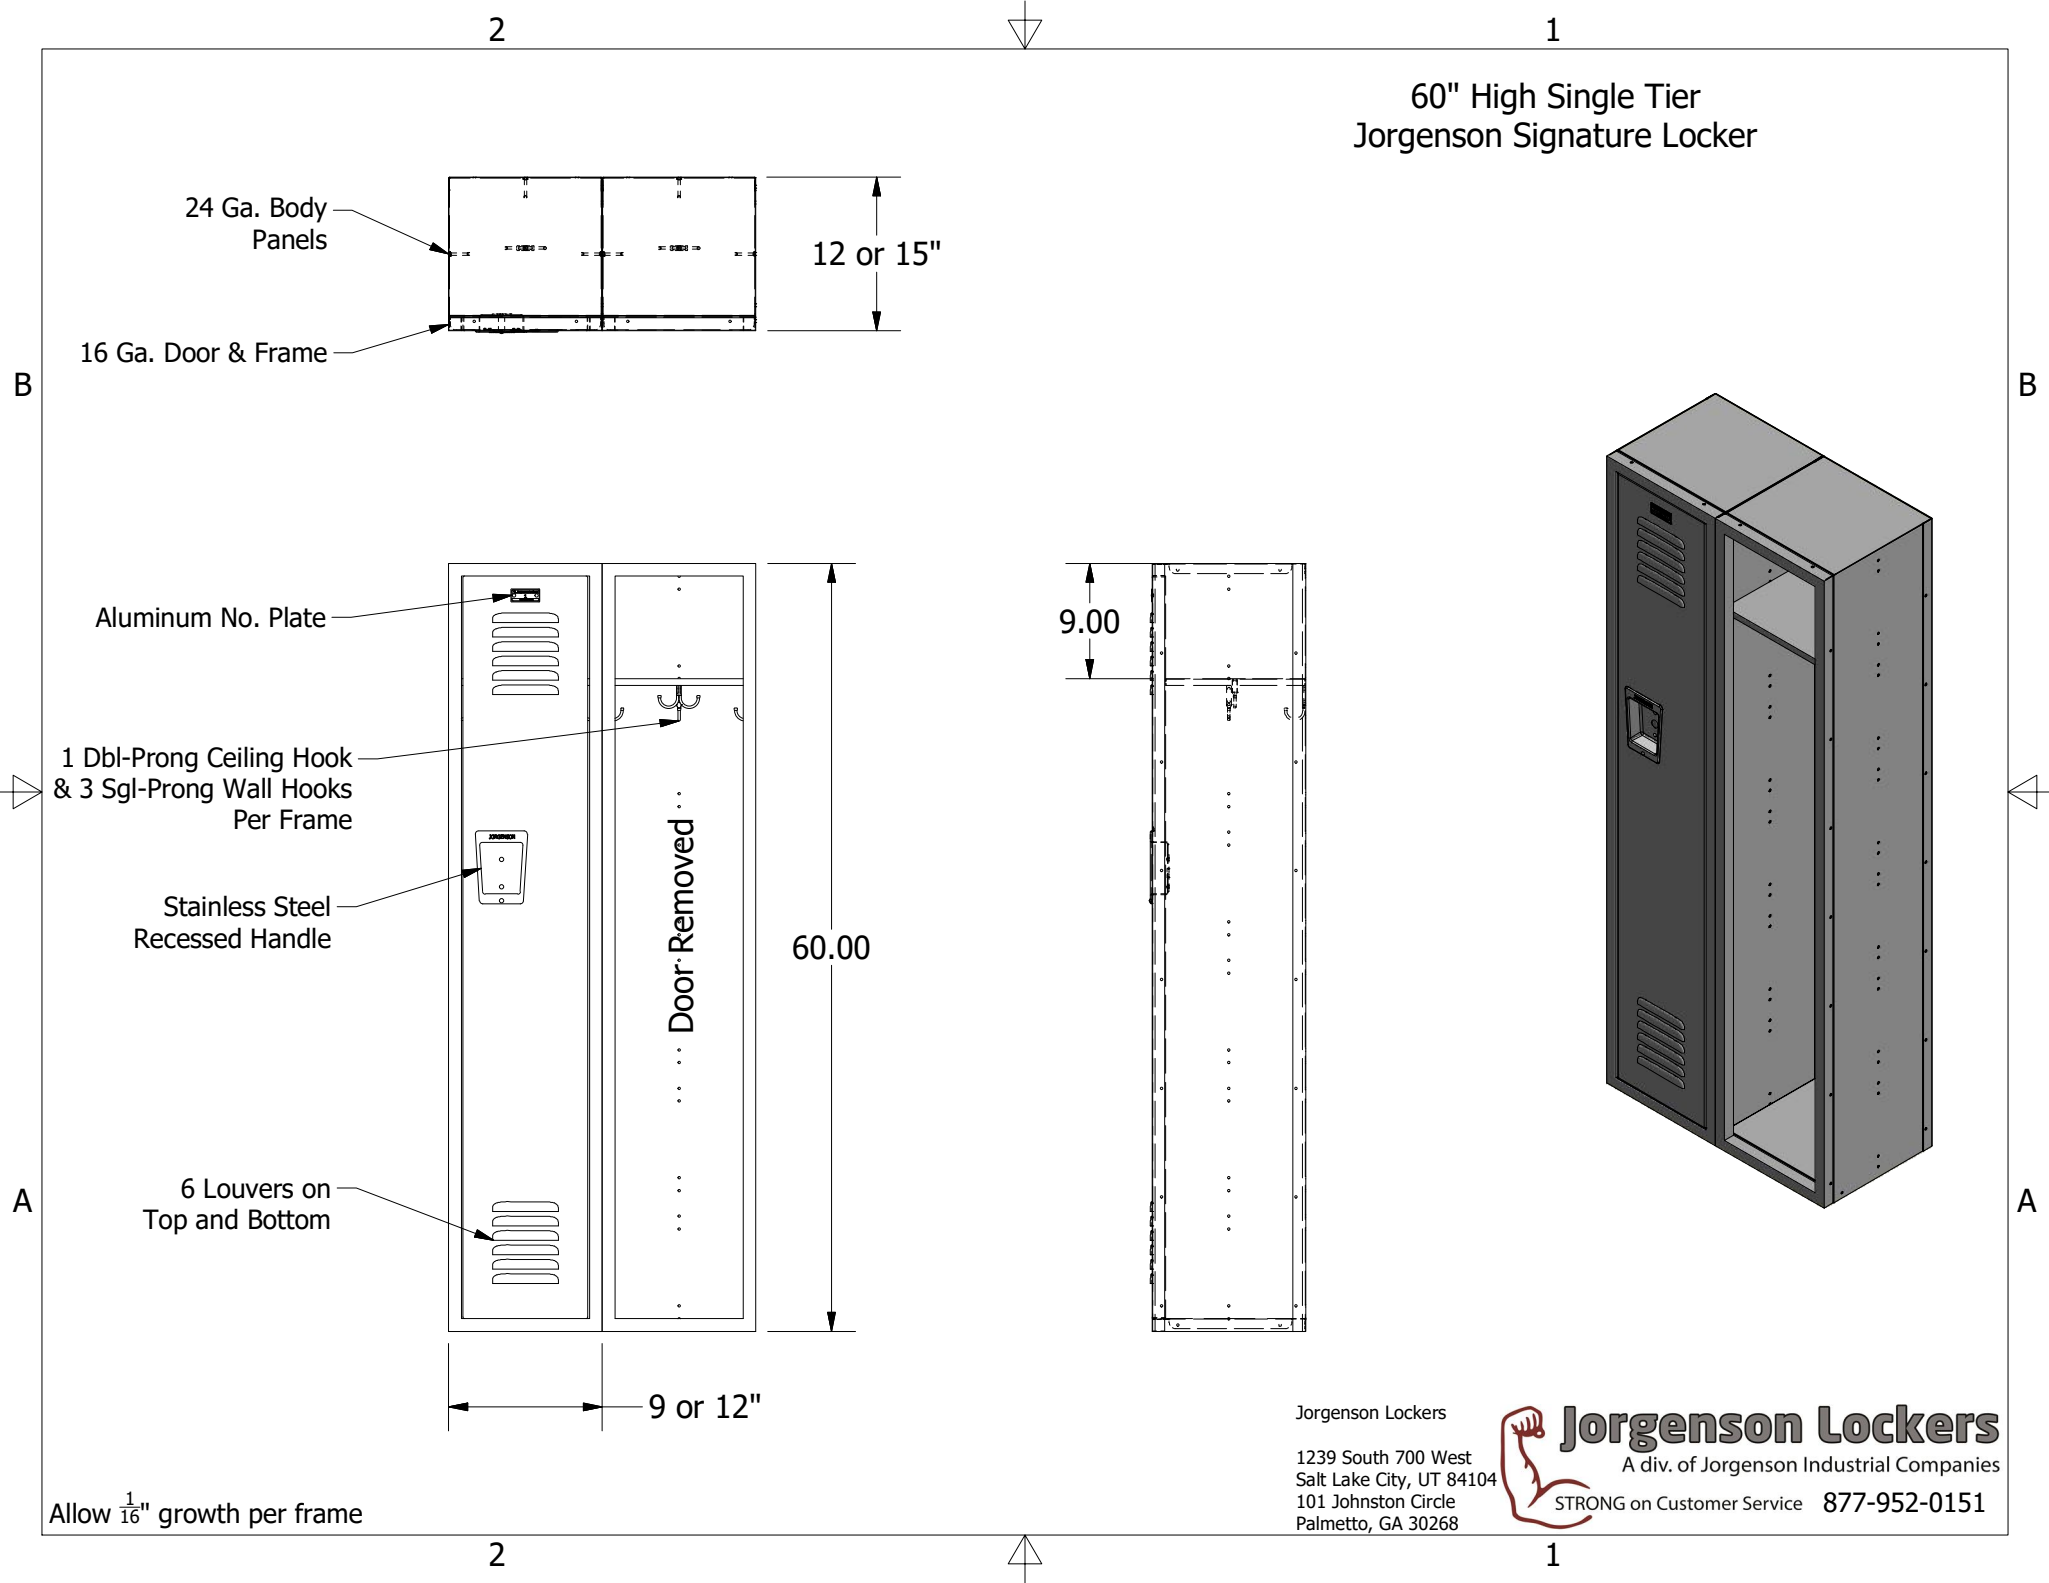

60" High Single Tier
Jorgenson Signature Locker

Allow $\frac{1}{16}$ " growth per frame

Jorgenson Lockers

1239 South 700 West
Salt Lake City, UT 84104
101 Johnston Circle
Palmetto, GA 30268

Jorgenson Lockers