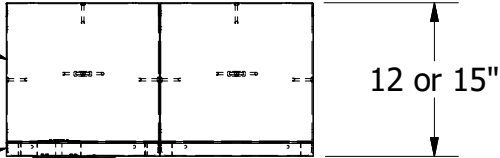

48" High Single Tier Jorgenson Signature Locker

24 Ga. Body Panels

16 Ga. Door & Frame

12 or 15"

Aluminum No. Plate

1 Dbl-Prong Ceiling Hook
& 3 Sgl-Prong Wall Hooks
Per Frame

Stainless Steel
Recessed Handle

6 Louvers on
Top and Bottom

48.00

9 or 12"

9.00

Allow $\frac{1}{16}$ " growth per frame

Jorgenson Lockers

1239 South 700 West
Salt Lake City, UT 84104
101 Johnston Circle
Palmetto, GA 30268

Jorgenson Lockers