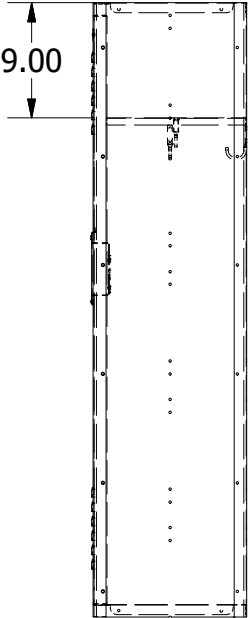

48" High Single Tier Jorgenson Signature Locker

24 Ga. Body Panels

16 Ga. Door & Frame

12 or 15"

Aluminum No. Plate

1 Dbl-Prong Ceiling Hook
& 3 Sgl-Prong Wall Hooks
Per Frame

Stainless Steel
Recessed Handle

6 Louvers on
Top and Bottom

48.00

9 or 12"

9.00

Allow $\frac{1}{16}$ " growth per frame

Jorgenson Lockers

1239 South 700 West
Salt Lake City, UT 84104
101 Johnston Circle
Palmetto, GA 30268

Jorgenson Lockers