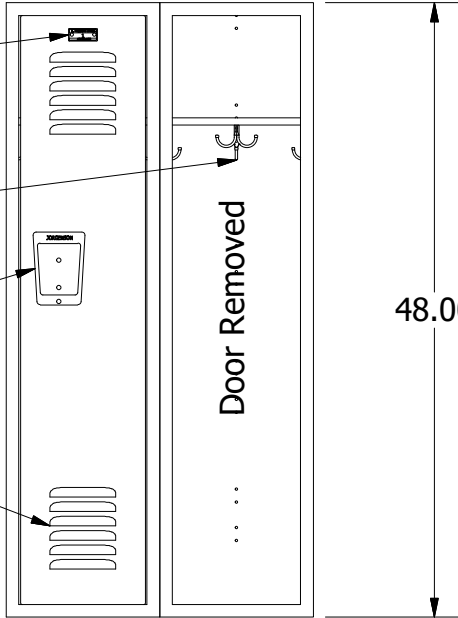

48" High Single Tier Jorgenson Signature Locker

24 Ga. Body Panels

16 Ga. Door & Frame

12 or 15"

Aluminum No. Plate

1 Dbl-Prong Ceiling Hook
& 3 Sgl-Prong Wall Hooks
Per Frame

Stainless Steel
Recessed Handle

6 Louvers on
Top and Bottom

48.00

9 or 12"

9.00

Allow $\frac{1}{16}$ " growth per frame

Jorgenson Lockers

1239 South 700 West
Salt Lake City, UT 84104
101 Johnston Circle
Palmetto, GA 30268

Jorgenson Lockers