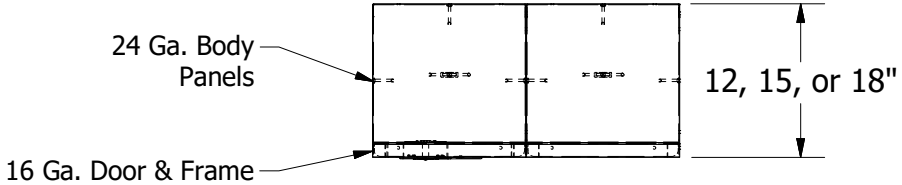

36" High Single Tier
Jorgenson Signature Locker

B

B

A

A

Allow $\frac{1}{16}$ " growth per frame

Jorgenson Lockers

1239 South 700 West
Salt Lake City, UT 84104
101 Johnston Circle
Palmetto, GA 30268