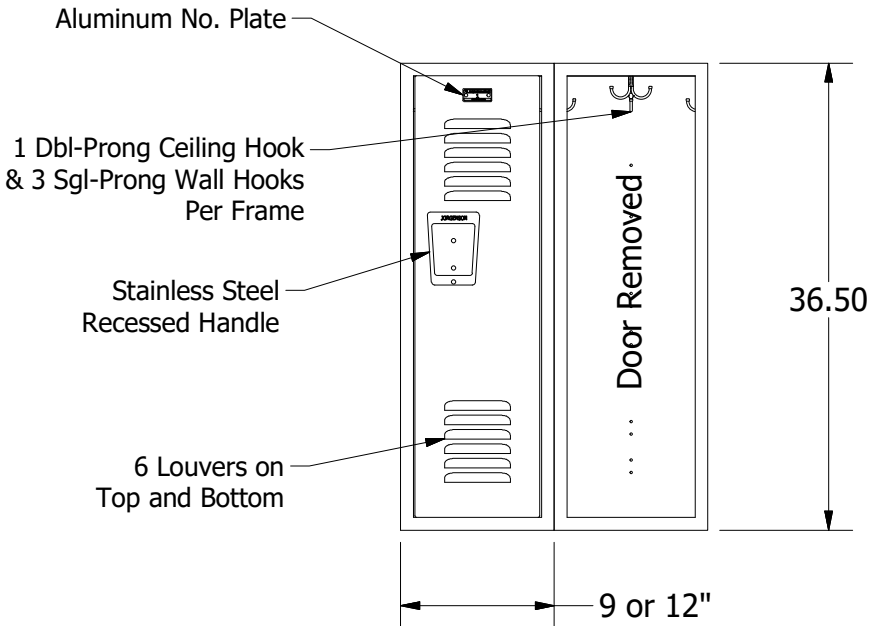

36" High Single Tier
Jorgenson Signature Locker

B

B

A

A

Allow $\frac{1}{16}$ " growth per frame

Jorgenson Lockers

1239 South 700 West
Salt Lake City, UT 84104
101 Johnston Circle
Palmetto, GA 30268