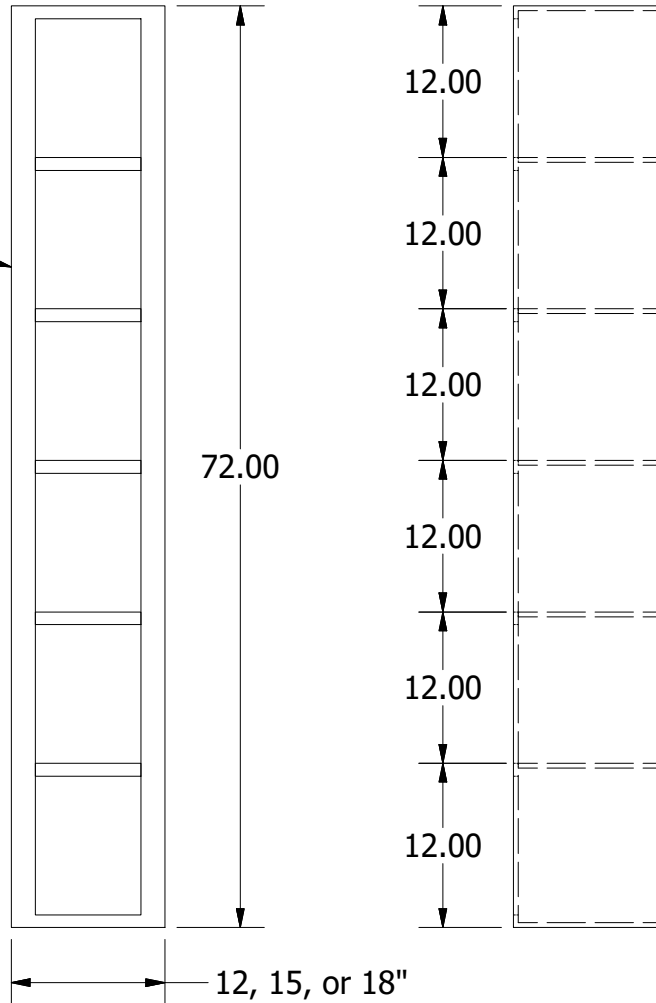

72" High 6 Tier
Plastic Cubby

$\frac{3}{8}$ " Thick Body Panels
and Shelves

Height and Tier Combinations					
Tiers	24"	36"	48"	60"	72"
1	X	X	X	X	X
2	X	X	X	X	X
3		X	X	X	X
4			X	X	X
5				X	X
6					X

Allow $\frac{1}{16}$ " growth per frame