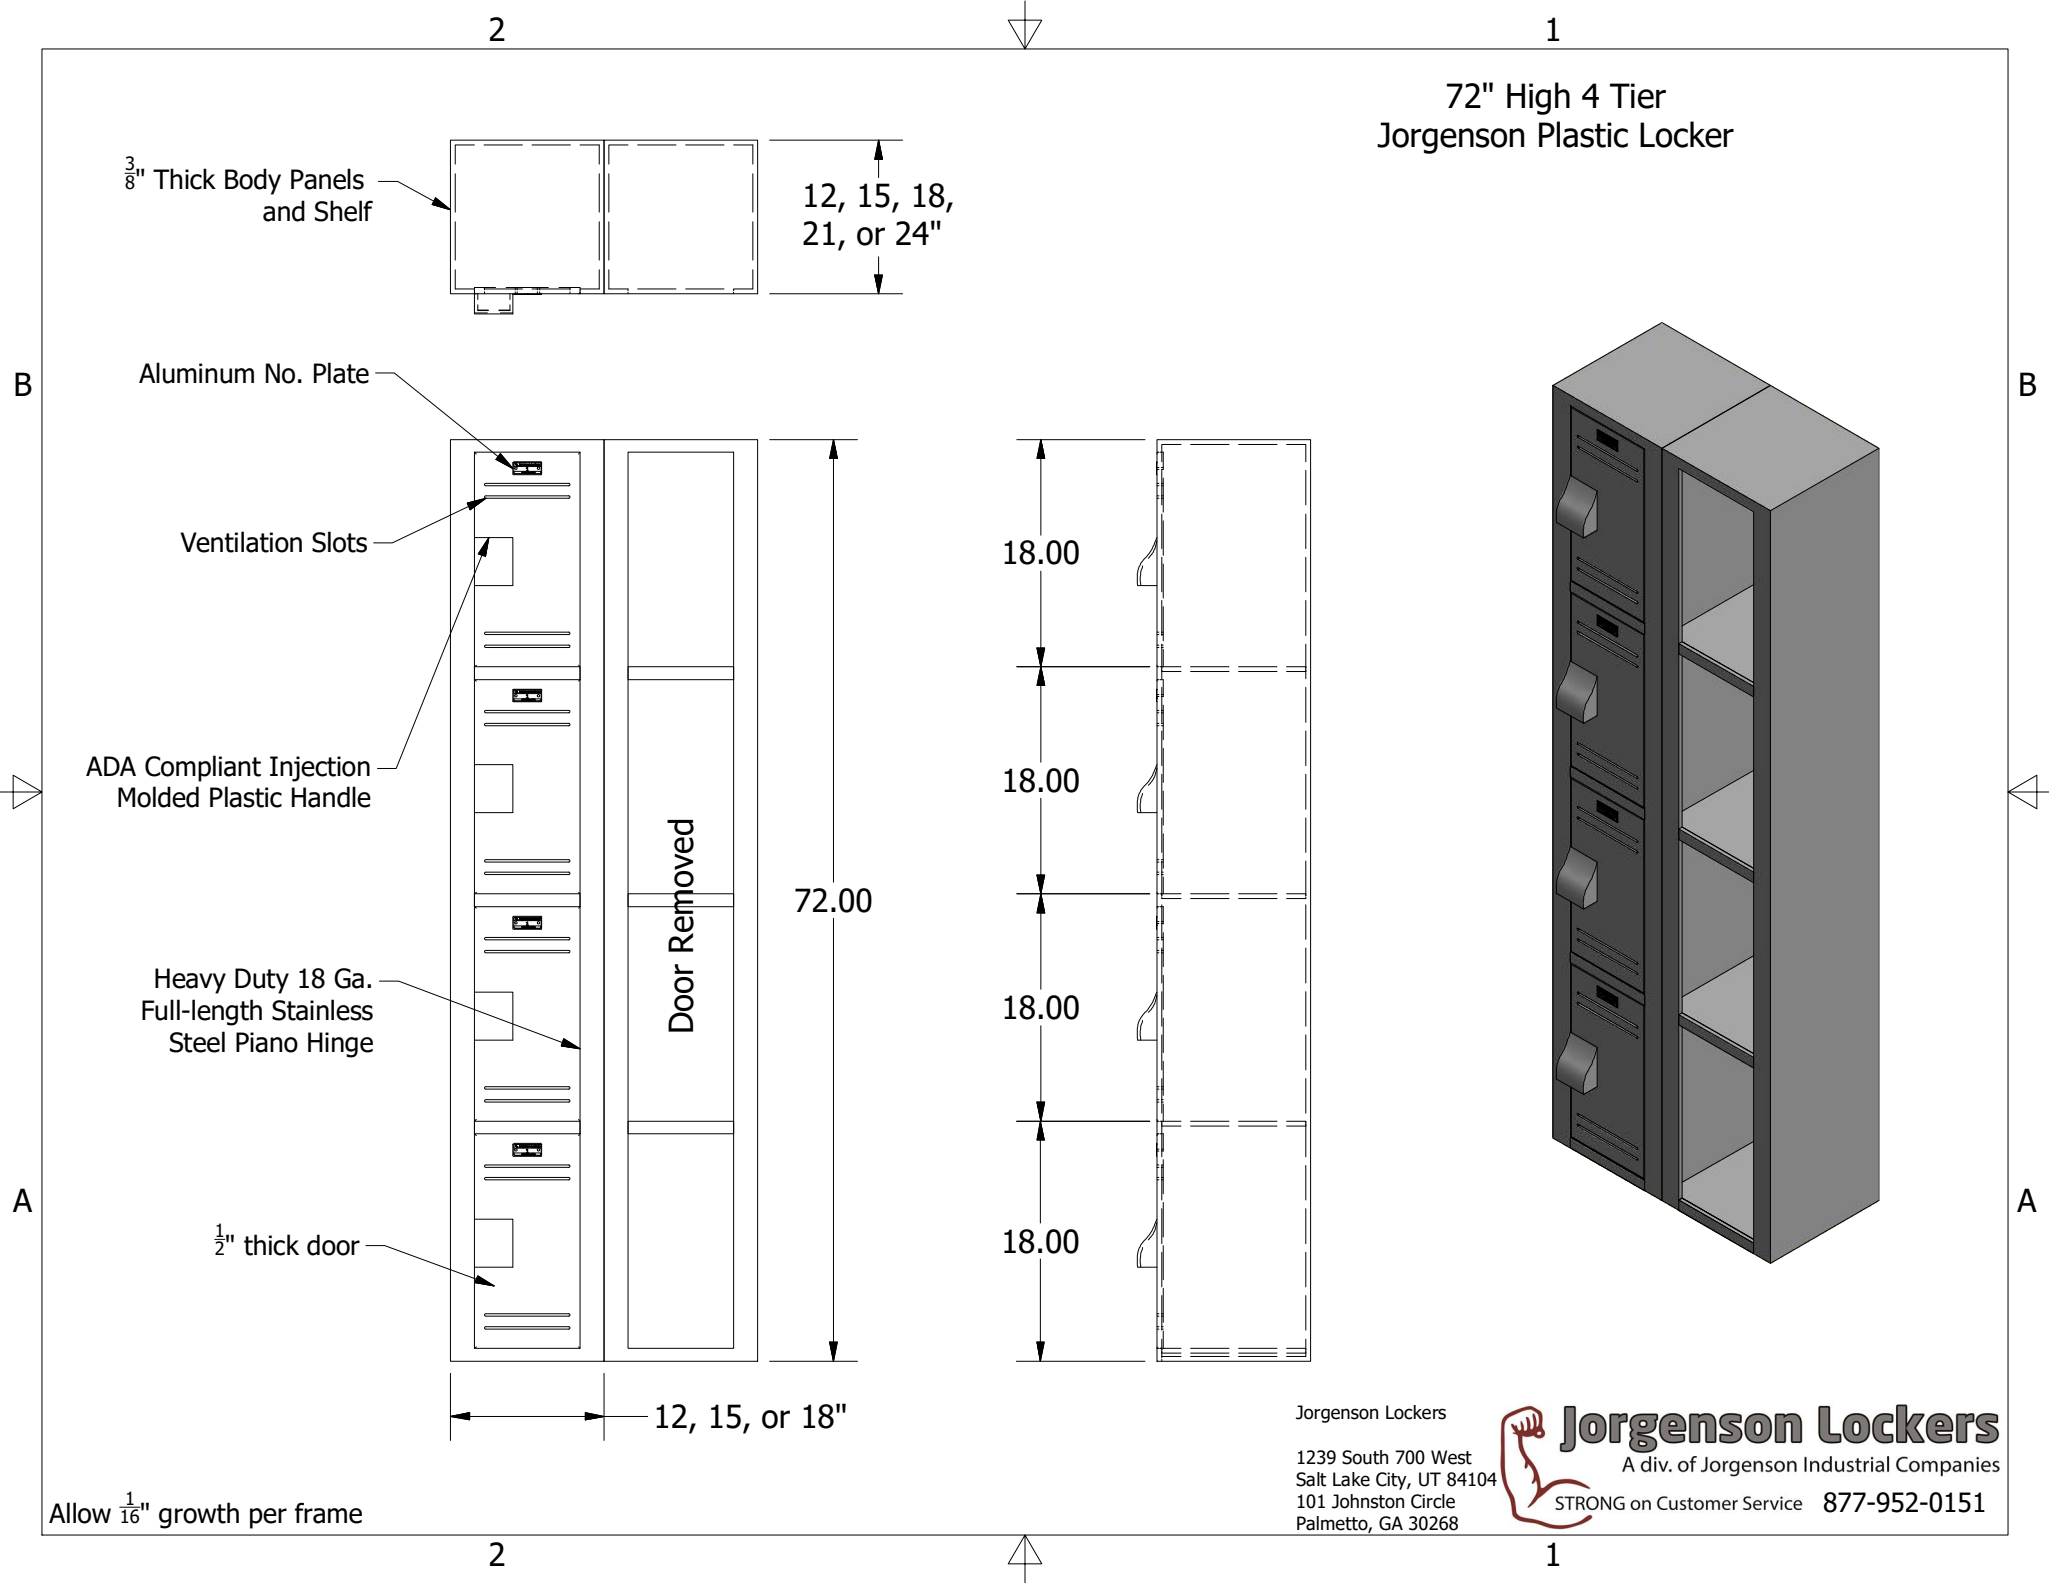

72" High 4 Tier
Jorgenson Plastic Locker

$\frac{3}{8}$ " Thick Body Panels and Shelf

12, 15, 18, 21, or 24"

Aluminum No. Plate

Ventilation Slots

ADA Compliant Injection Molded Plastic Handle

Heavy Duty 18 Ga. Full-length Stainless Steel Piano Hinge

$\frac{1}{2}$ " thick door

Door Removed

72.00

18.00

18.00

18.00

18.00

12, 15, or 18"