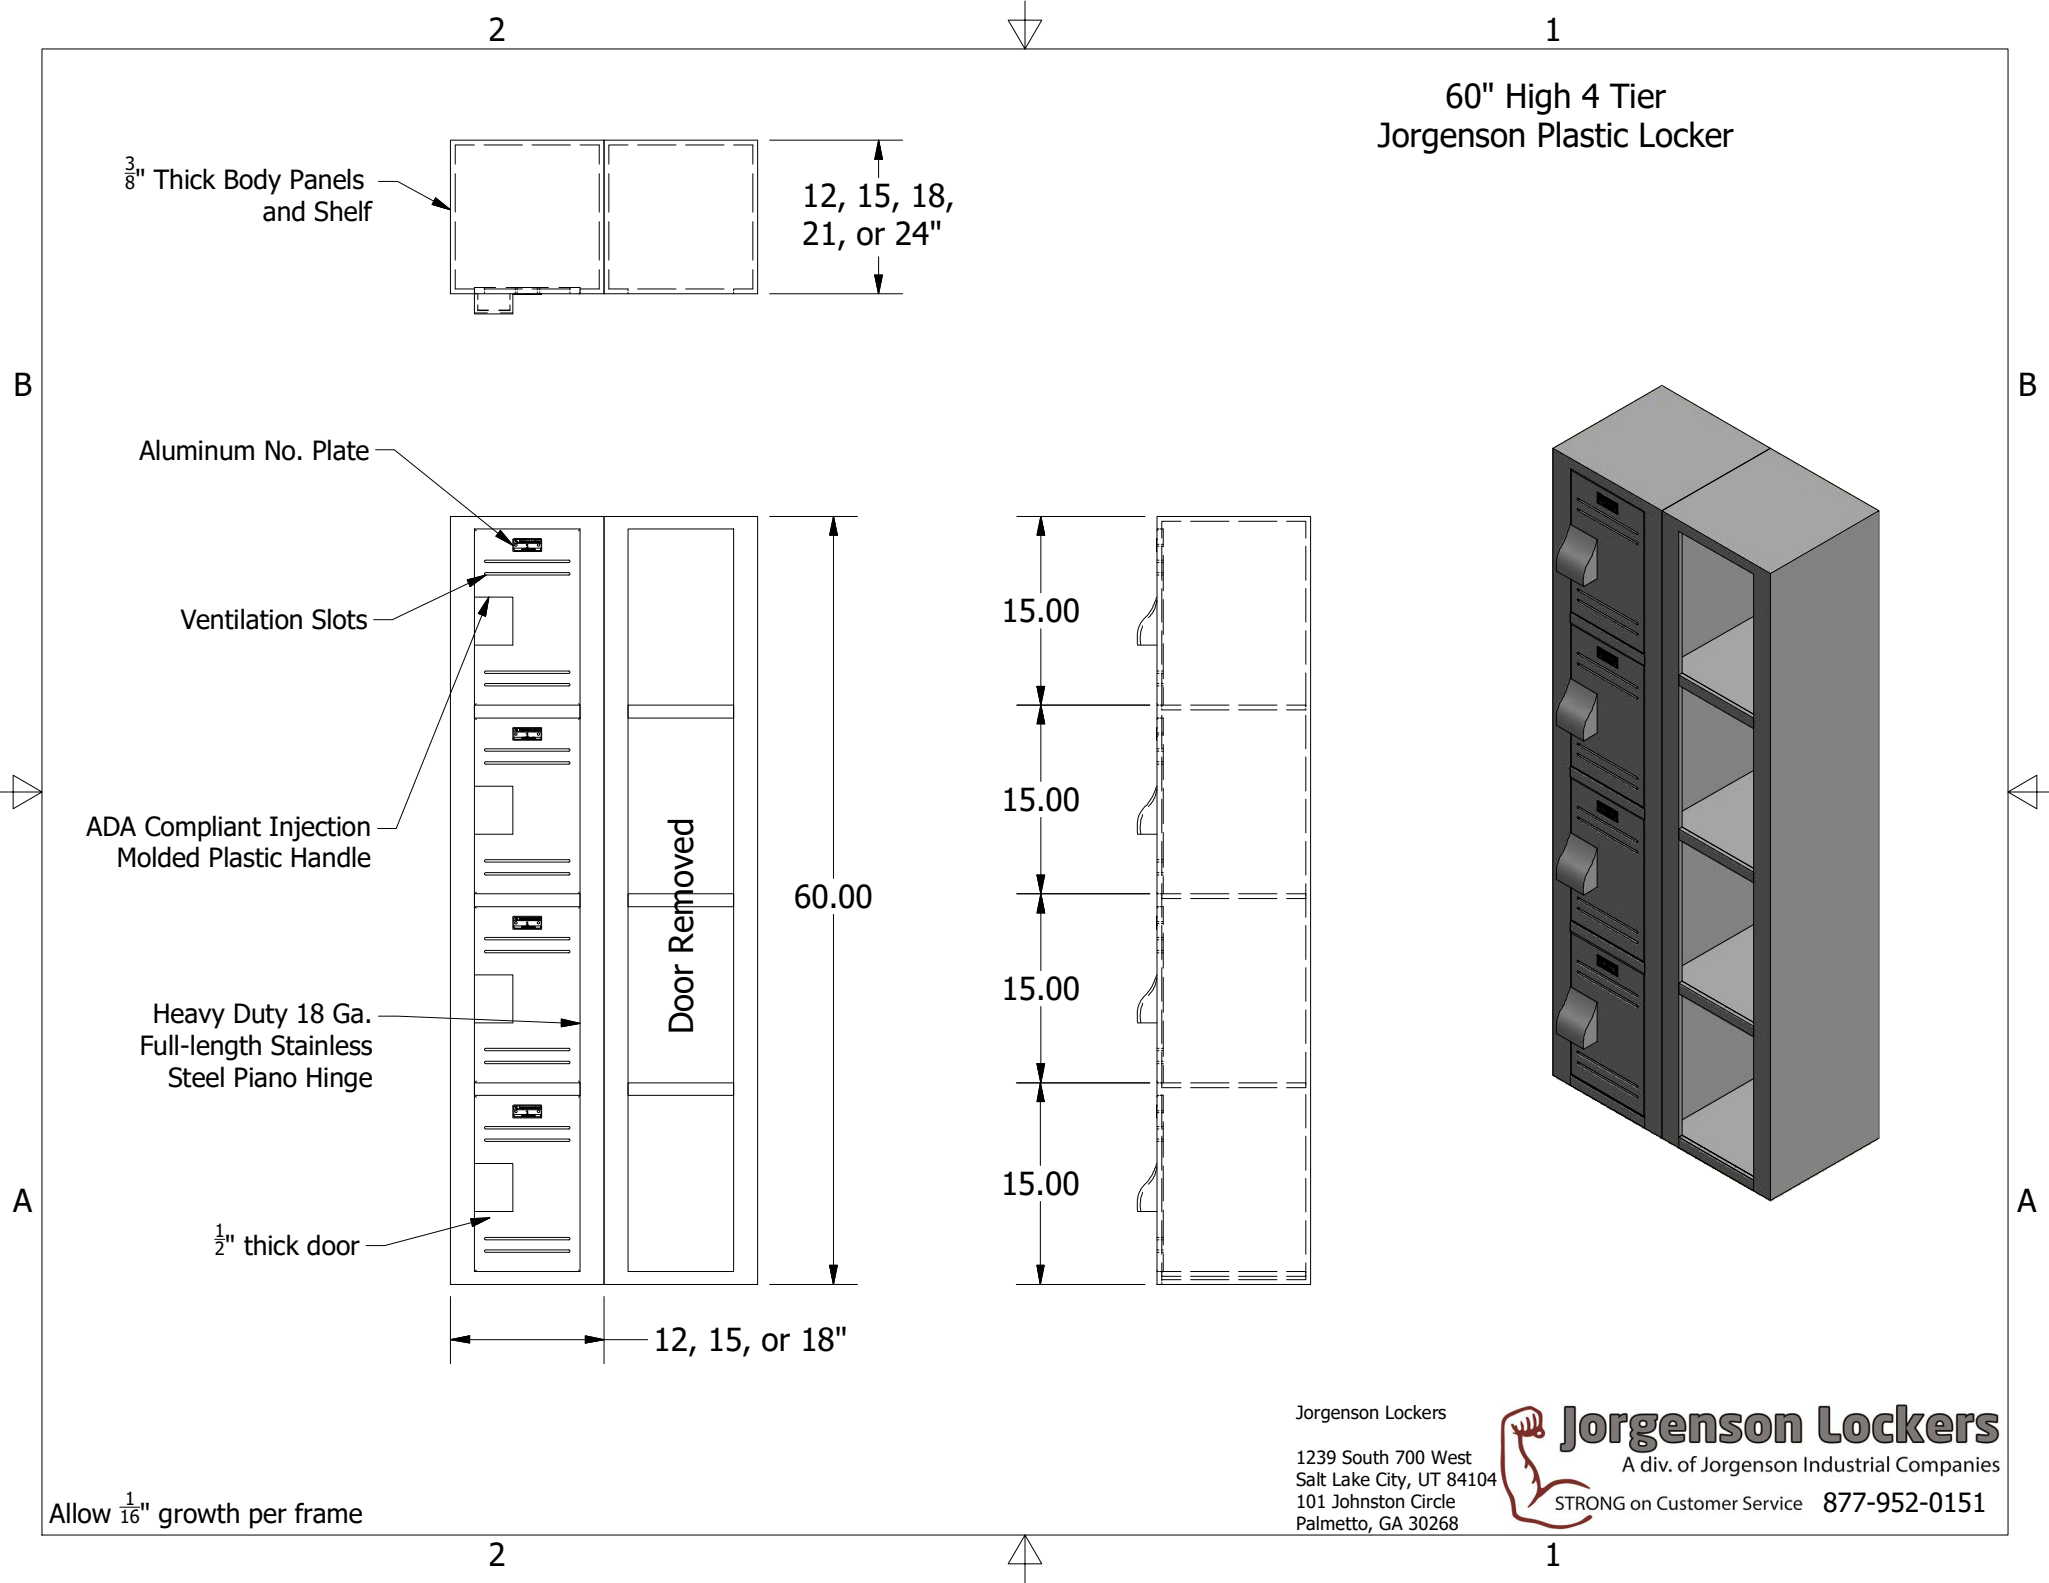

60" High 4 Tier
Jorgenson Plastic Locker

Allow $\frac{1}{16}$ " growth per frame

Jorgenson Lockers

1239 South 700 West
Salt Lake City, UT 84104
101 Johnston Circle
Palmetto, GA 30268

Jorgenson Lockers

A div. of Jorgenson Industrial Companies