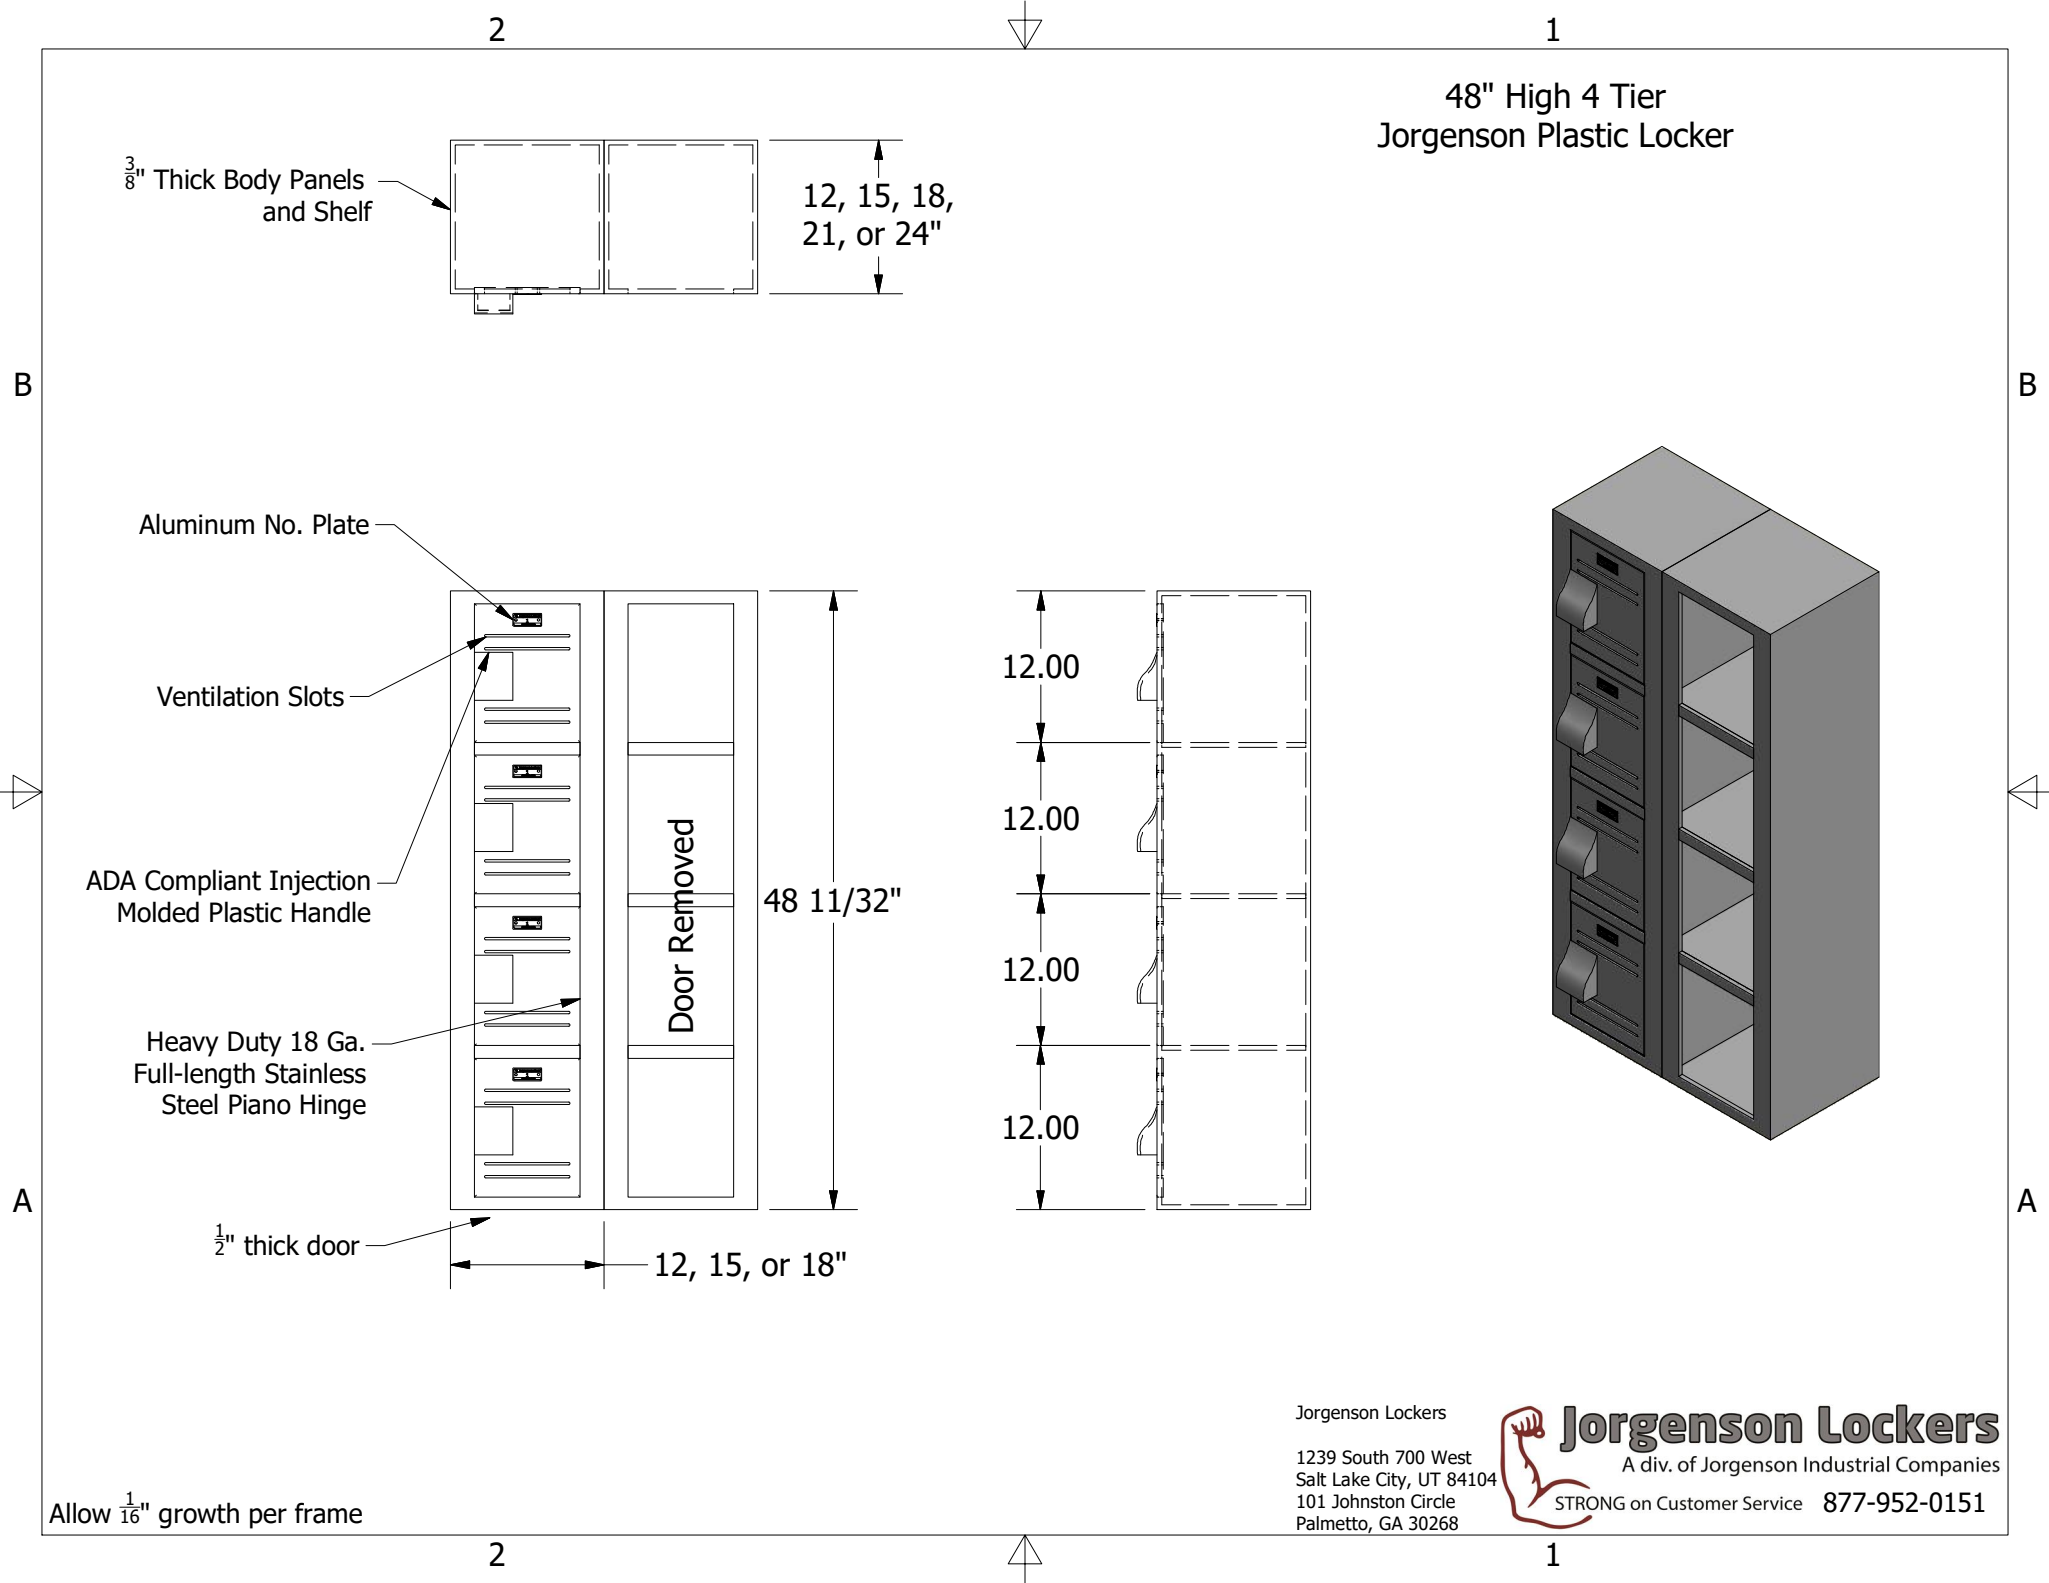

48" High 4 Tier
Jorgenson Plastic Locker

$\frac{3}{8}$ " Thick Body Panels and Shelf

12, 15, 18,
21, or 24"

Aluminum No. Plate

Ventilation Slots

ADA Compliant Injection
Molded Plastic Handle

Heavy Duty 18 Ga.
Full-length Stainless
Steel Piano Hinge

$\frac{1}{2}$ " thick door

Door Removed

48 $\frac{11}{32}$ "

12, 15, or 18"

12.00

12.00

12.00

12.00