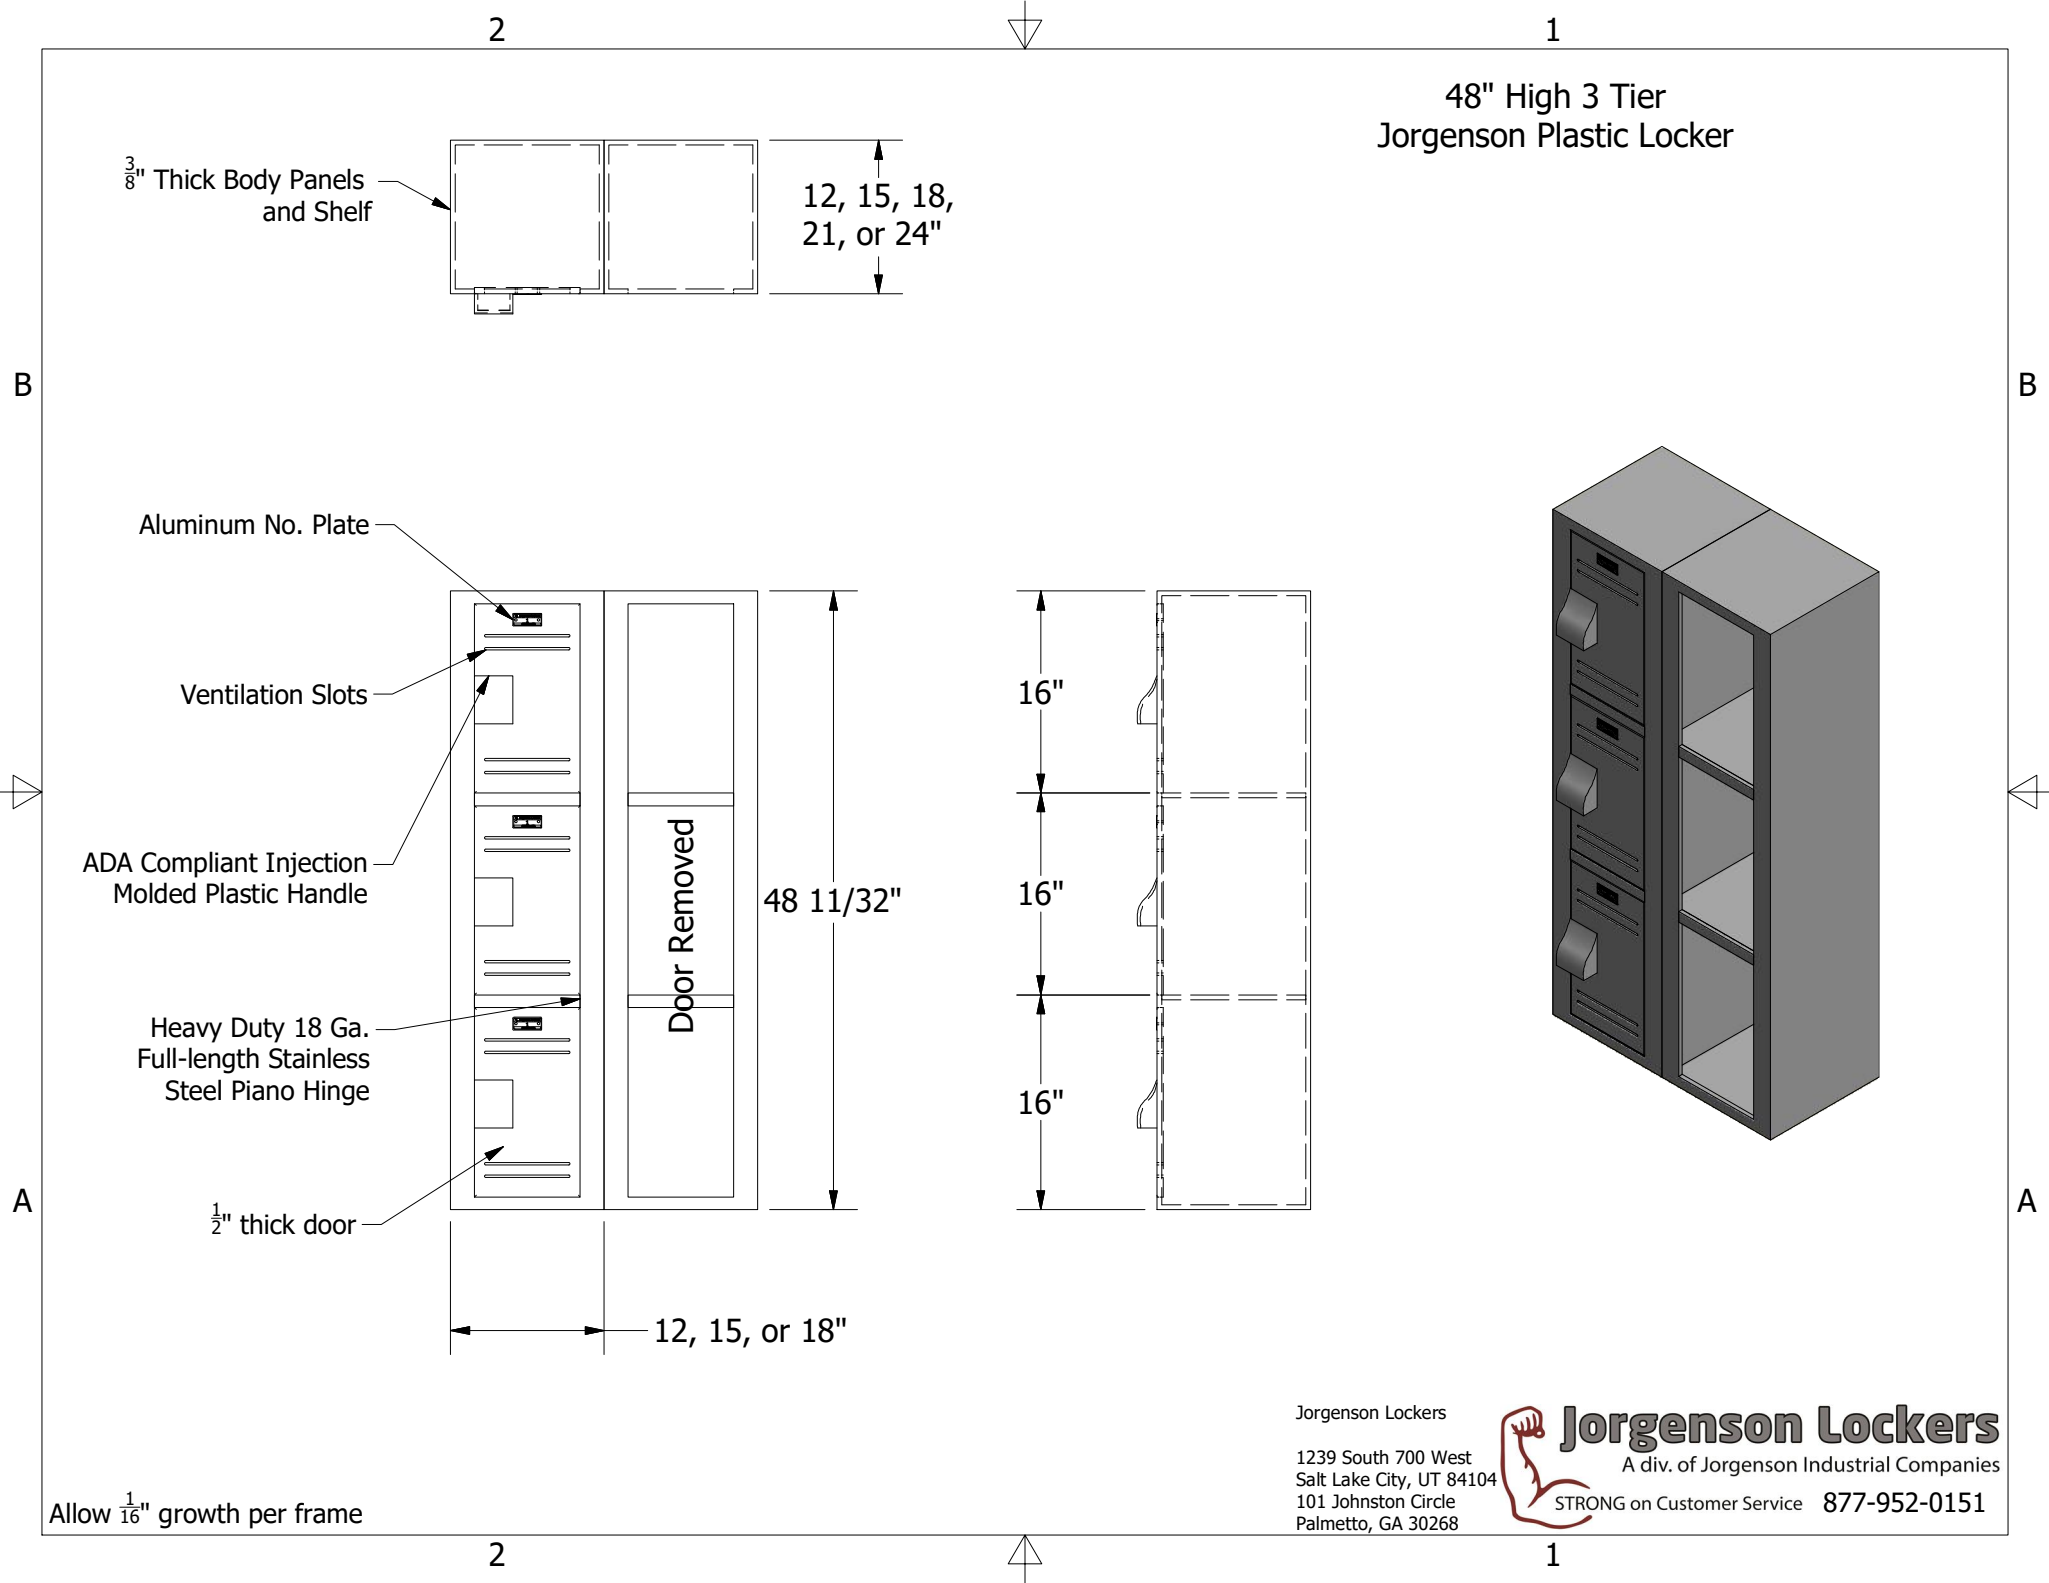

48" High 3 Tier
Jorgenson Plastic Locker

$\frac{3}{8}$ " Thick Body Panels and Shelf

12, 15, 18,
21, or 24"

Aluminum No. Plate

Ventilation Slots

ADA Compliant Injection
Molded Plastic Handle

Heavy Duty 18 Ga.
Full-length Stainless
Steel Piano Hinge

$\frac{1}{2}$ " thick door

Door Removed

48 $\frac{11}{32}$ "

12, 15, or 18"

Allow $\frac{1}{16}$ " growth per frame

Jorgenson Lockers

1239 South 700 West
Salt Lake City, UT 84104
101 Johnston Circle
Palmetto, GA 30268