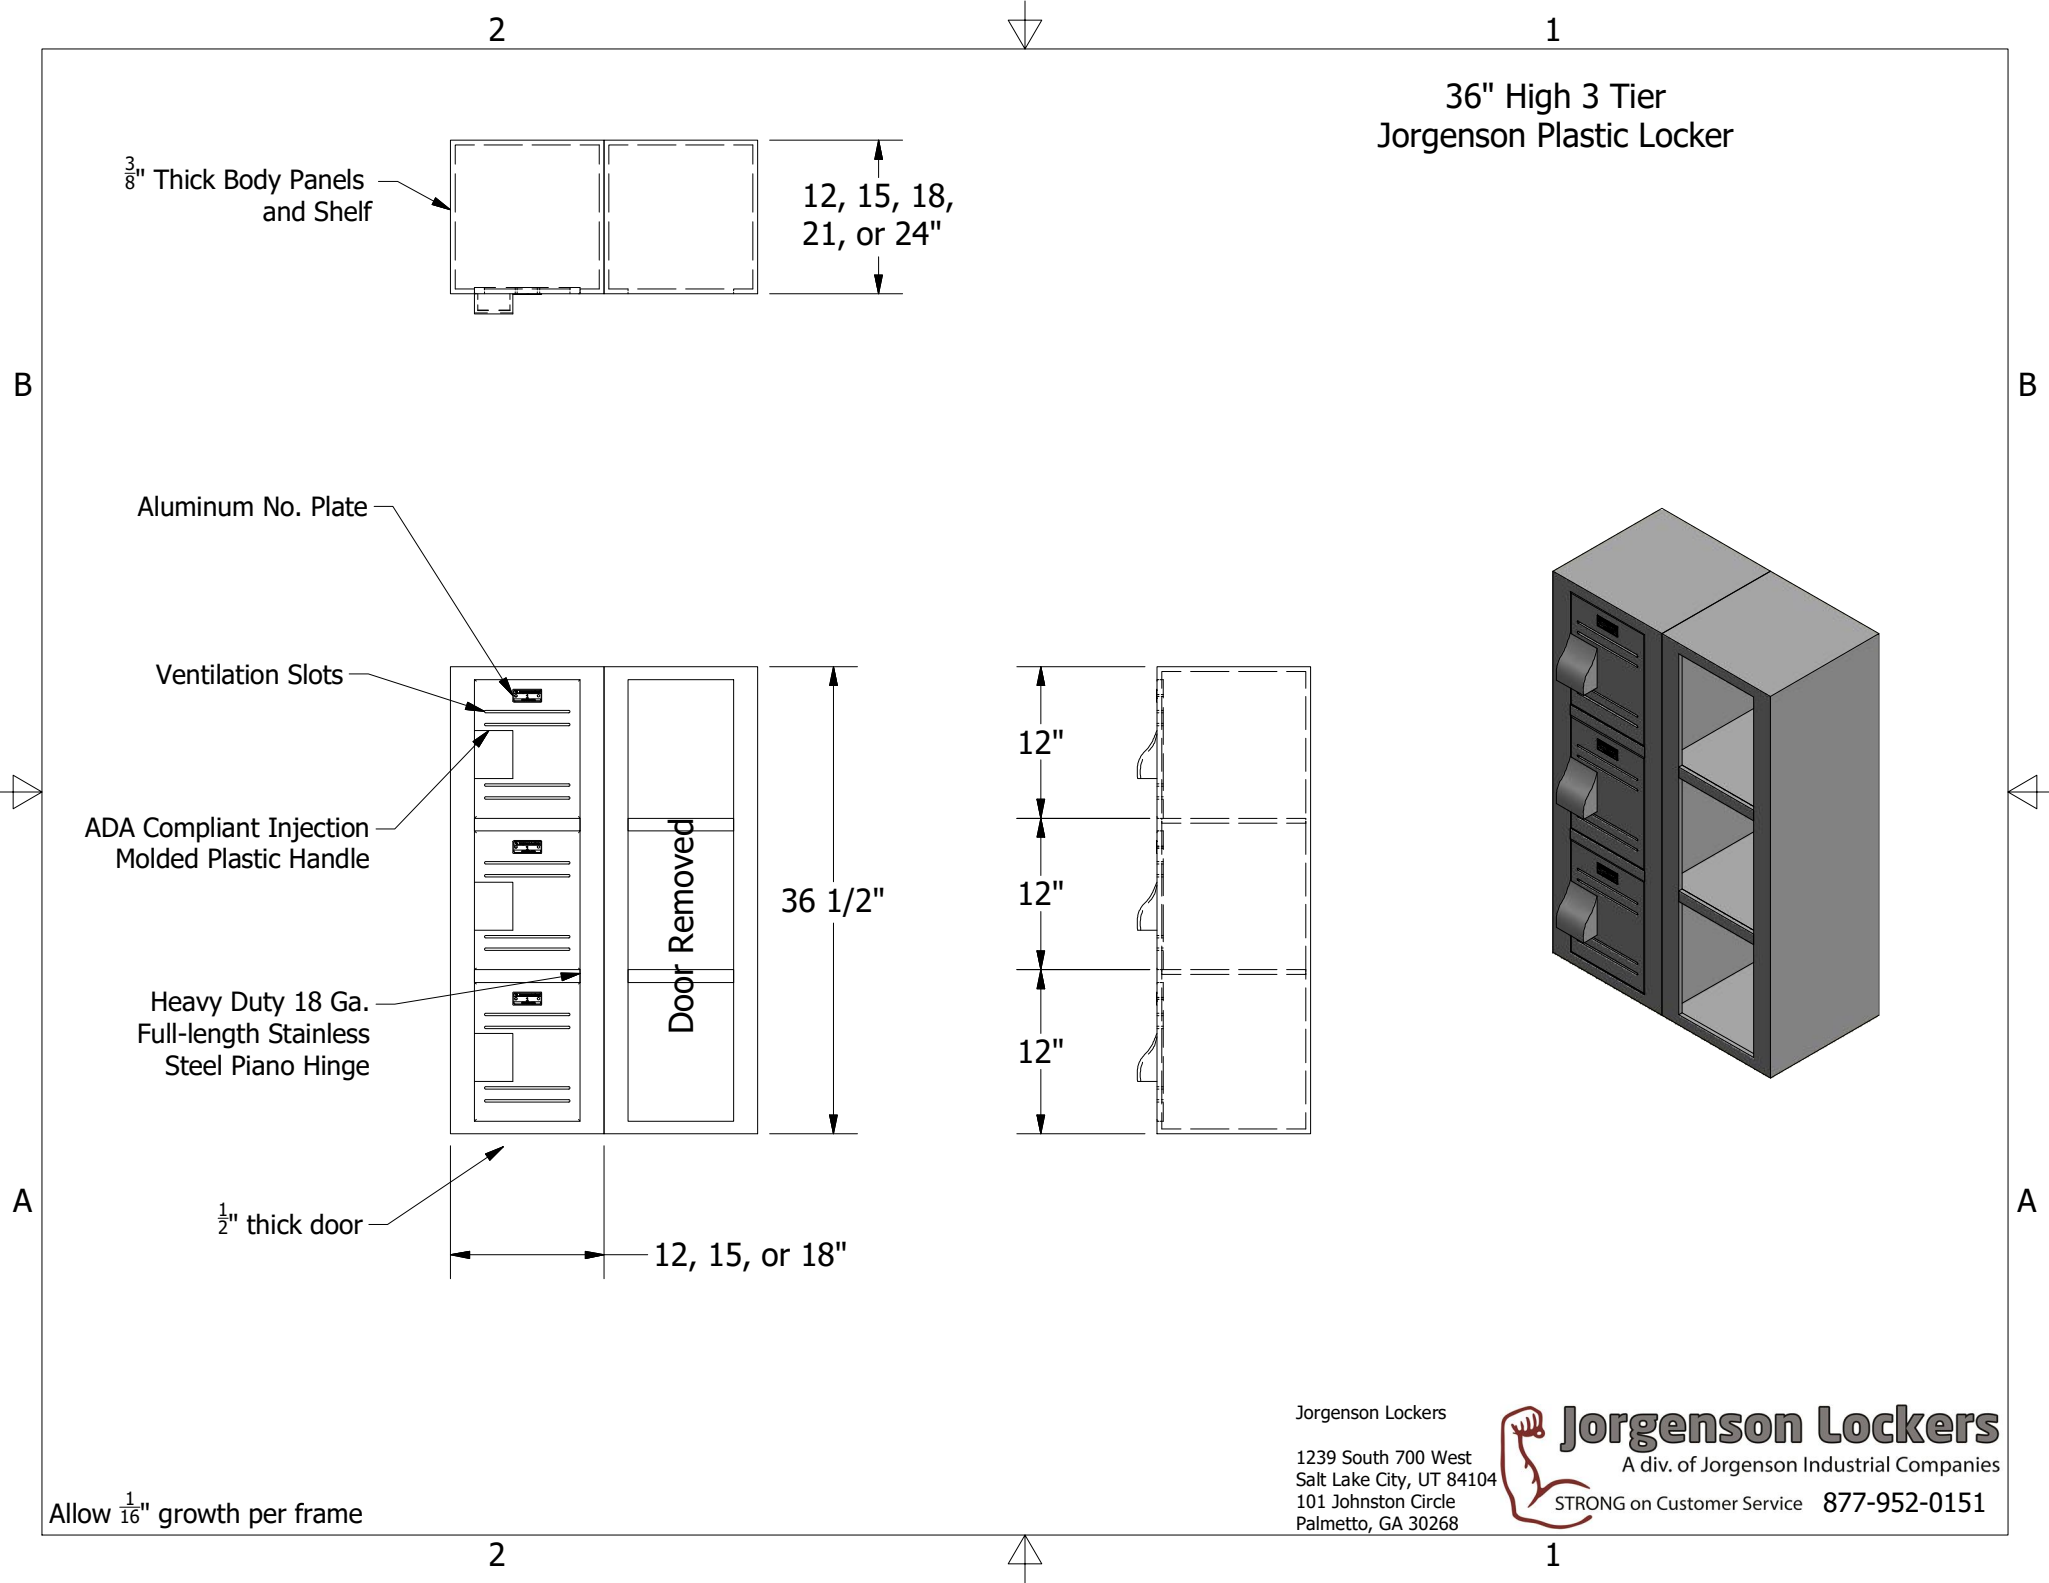

36" High 3 Tier
Jorgenson Plastic Locker

$\frac{3}{8}$ " Thick Body Panels and Shelf

12, 15, 18,
21, or 24"

Aluminum No. Plate

Ventilation Slots

ADA Compliant Injection
Molded Plastic Handle

Heavy Duty 18 Ga.
Full-length Stainless
Steel Piano Hinge

$\frac{1}{2}$ " thick door

Door Removed

36 1/2"

12, 15, or 18"

12"

12"

12"

Allow $\frac{1}{16}$ " growth per frame