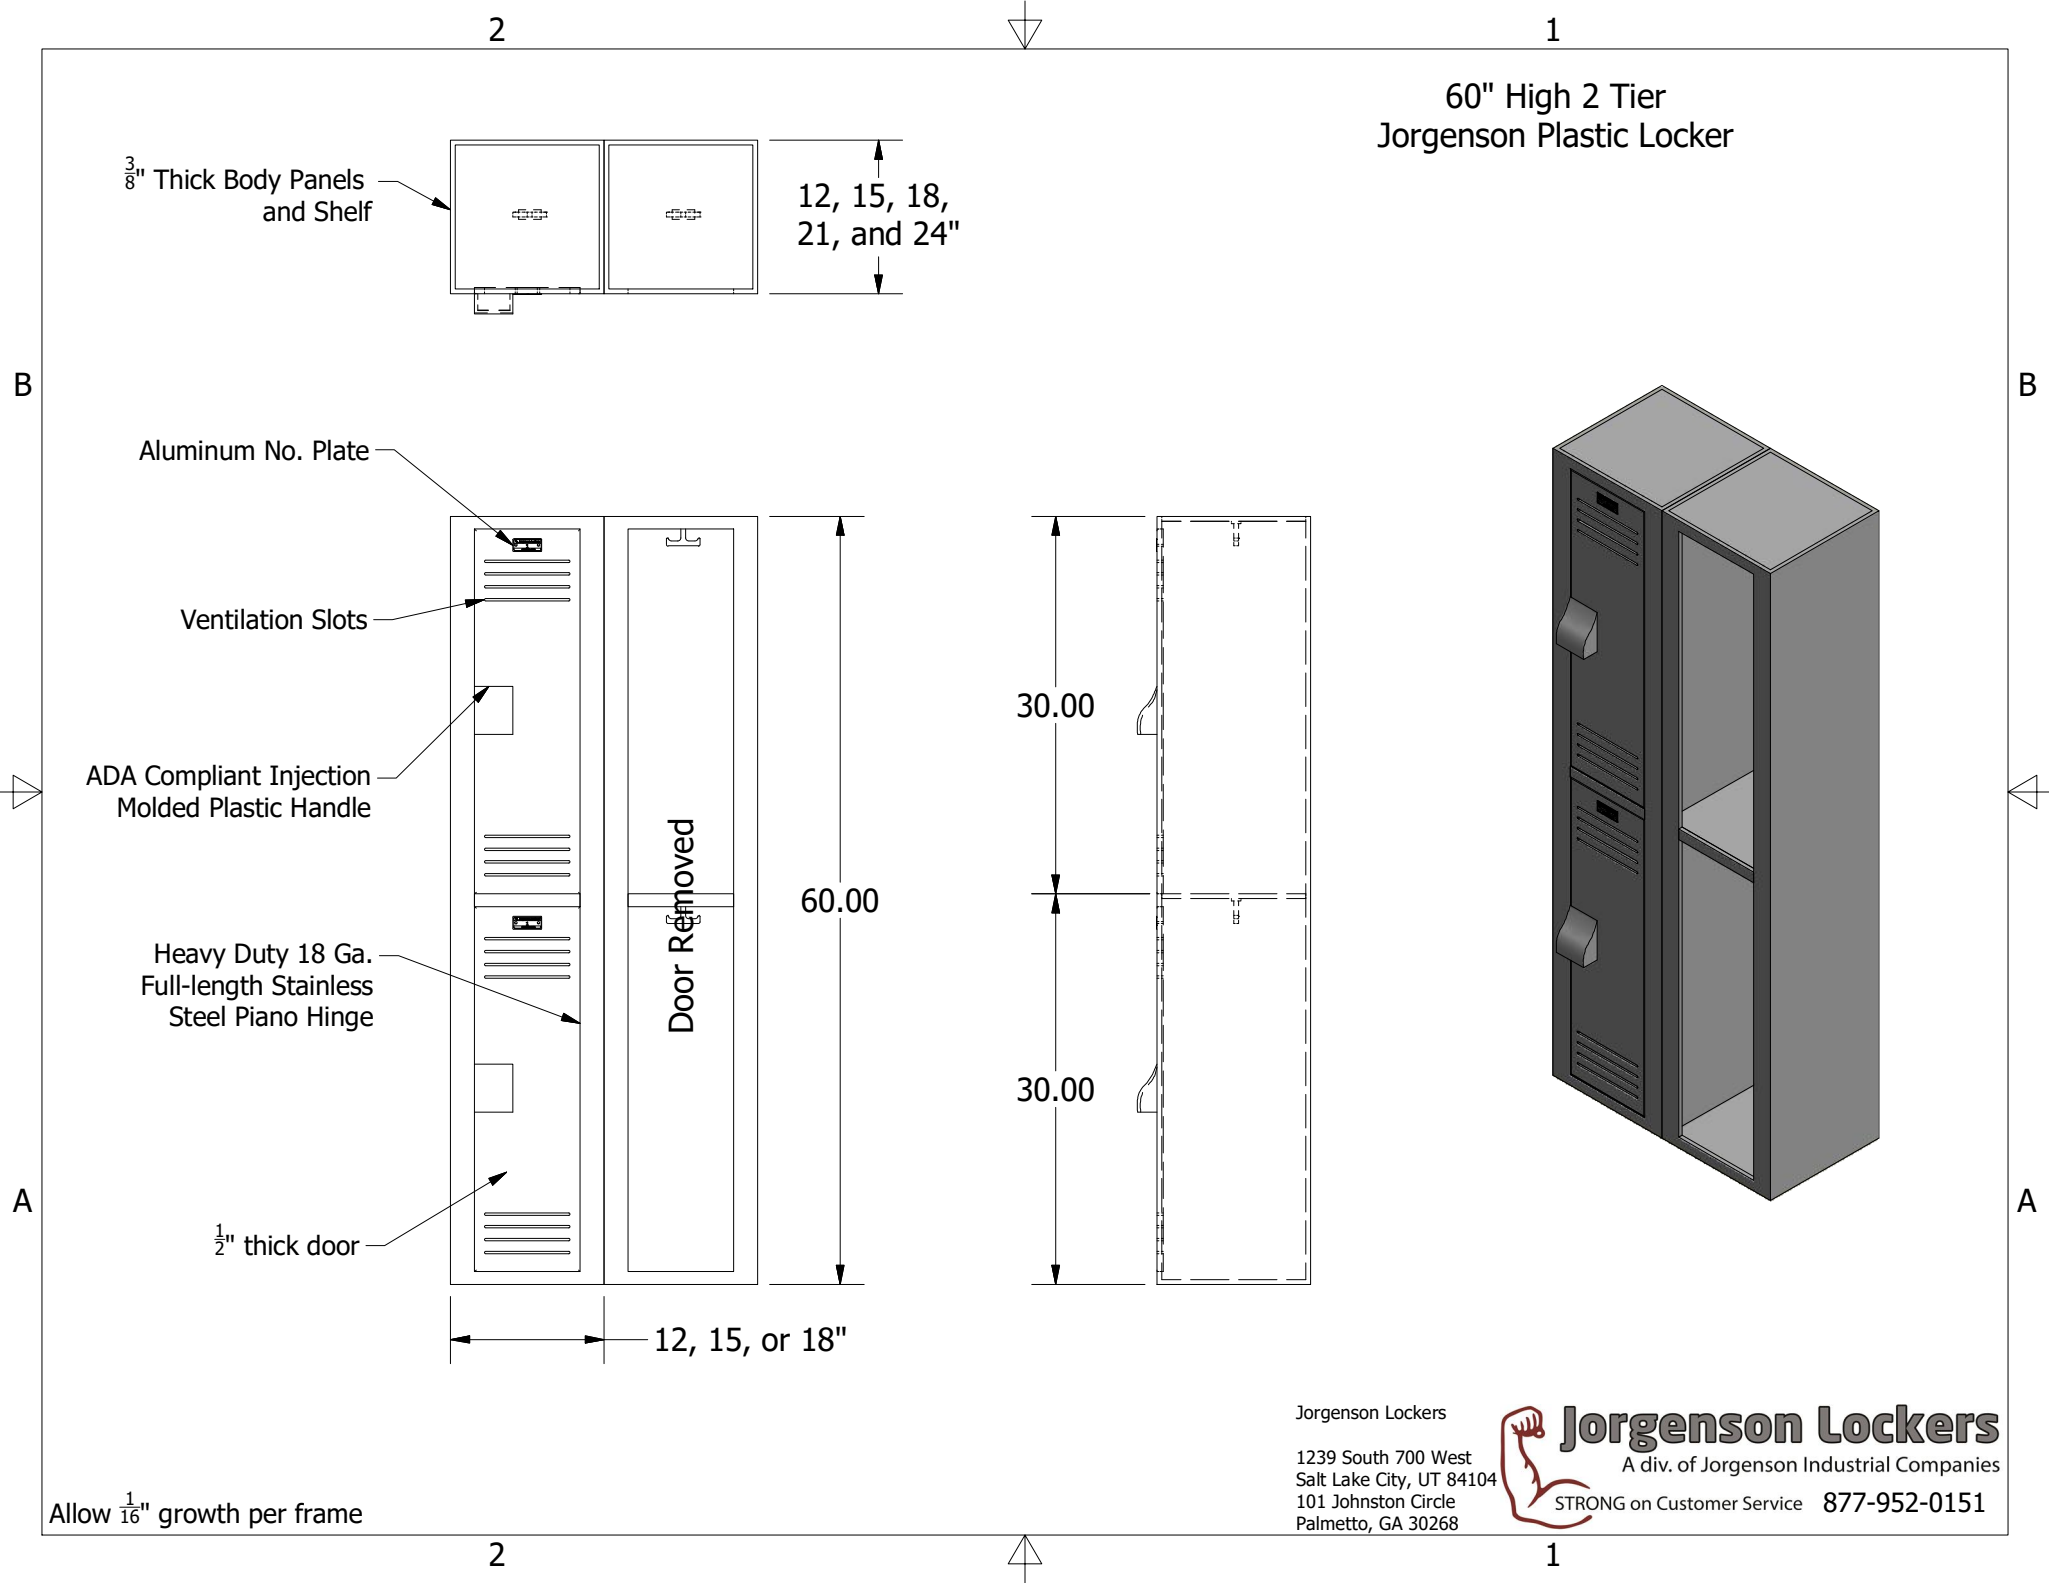

60" High 2 Tier
Jorgenson Plastic Locker

Allow $\frac{1}{16}$ " growth per frame

Jorgenson Lockers

1239 South 700 West
Salt Lake City, UT 84104
101 Johnston Circle
Palmetto, GA 30268

Jorgenson Lockers

A div. of Jorgenson Industrial Companies