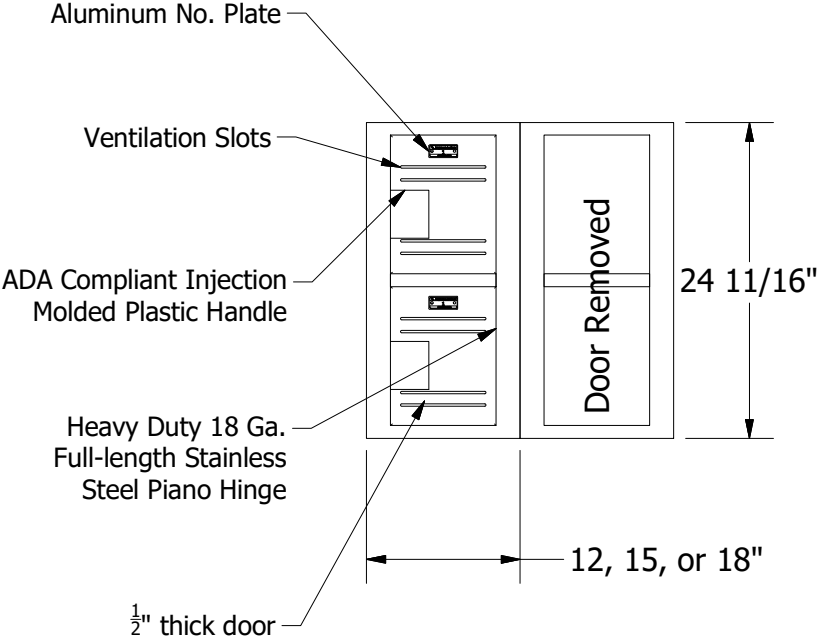

24" High 2 Tier
Jorgenson Plastic Locker

Allow $\frac{1}{16}$ " growth per frame

Jorgenson Lockers

1239 South 700 West
Salt Lake City, UT 84104
101 Johnston Circle
Palmetto, GA 30268

Jorgenson Lockers

A div. of Jorgenson Industrial Companies