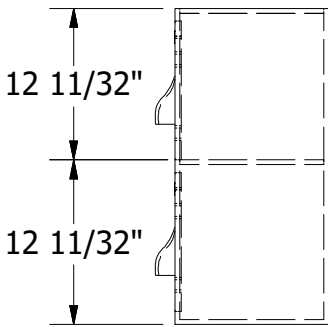

24" High 2 Tier
Jorgenson Plastic Locker

Allow $\frac{1}{16}$ " growth per frame

Jorgenson Lockers

1239 South 700 West
Salt Lake City, UT 84104
101 Johnston Circle
Palmetto, GA 30268

Jorgenson Lockers

A div. of Jorgenson Industrial Companies