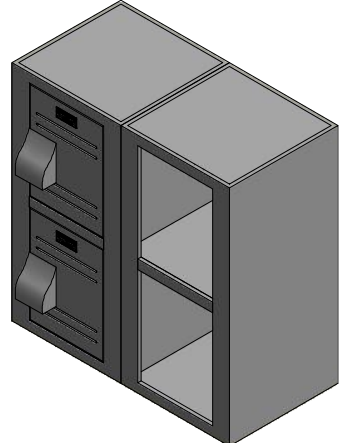

24" High 2 Tier
Jorgenson Plastic Locker

Allow $\frac{1}{16}$ " growth per frame

Jorgenson Lockers

1239 South 700 West
Salt Lake City, UT 84104
101 Johnston Circle
Palmetto, GA 30268

Jorgenson Lockers

A div. of Jorgenson Industrial Companies