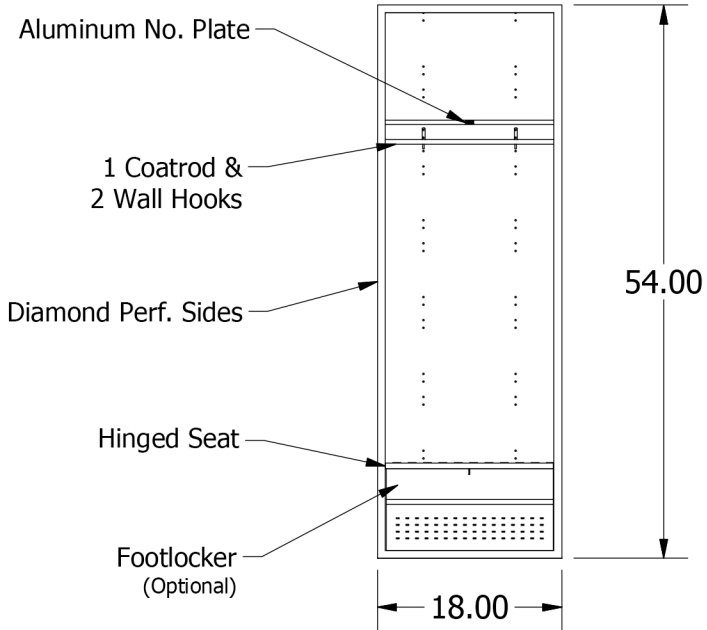

Kids Gladiator Locker

Allow $\frac{1}{16}$ " growth per frame

Jorgenson Lockers

1239 South 700 West
Salt Lake City, UT 84104
101 Johnston Circle
Palmetto, GA 30268

Jorgenson Lockers

A div. of Jorgenson Industrial Companies