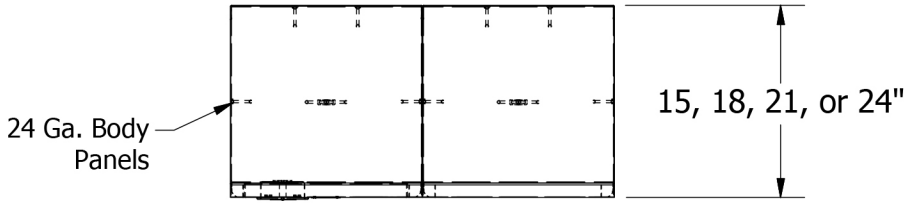

72" HIGH 2 TIER  
**JORGENSEN SIGNATURE PLUS LOCKER**

Allow  $\frac{1}{16}$ " growth per frame

Jorgenson Lockers  
 1239 South 700 West  
 Salt Lake City, UT 84104  
 101 Johnston Circle  
 Palmetto, GA 30268