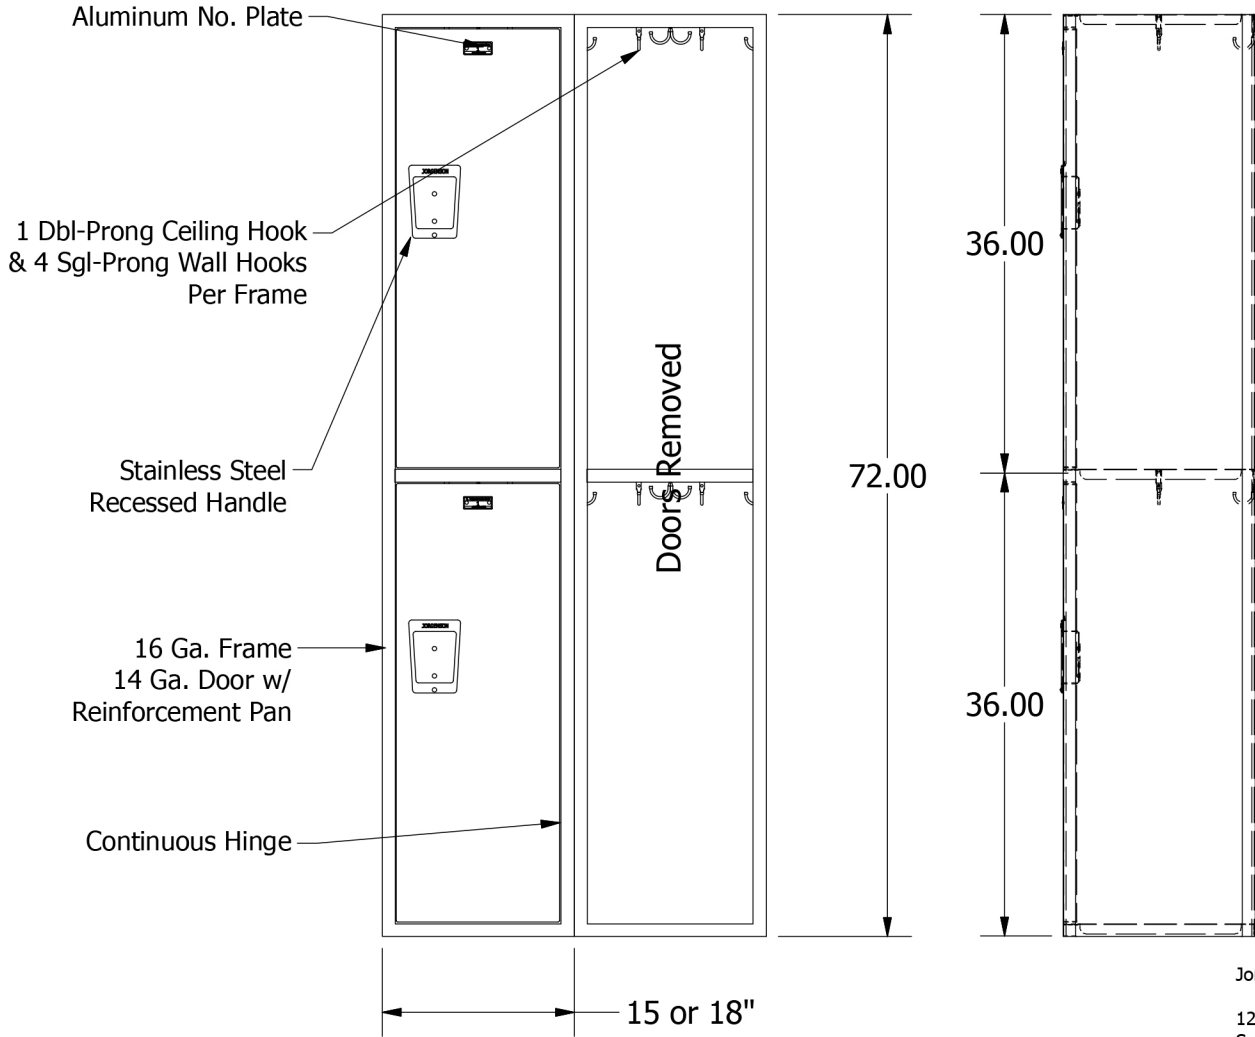

72" HIGH 2 TIER  
**JORGENSEN SIGNATURE PLUS LOCKER**

Allow  $\frac{1}{16}$ " growth per frame

Jorgenson Lockers  
 1239 South 700 West  
 Salt Lake City, UT 84104  
 101 Johnston Circle  
 Palmetto, GA 30268