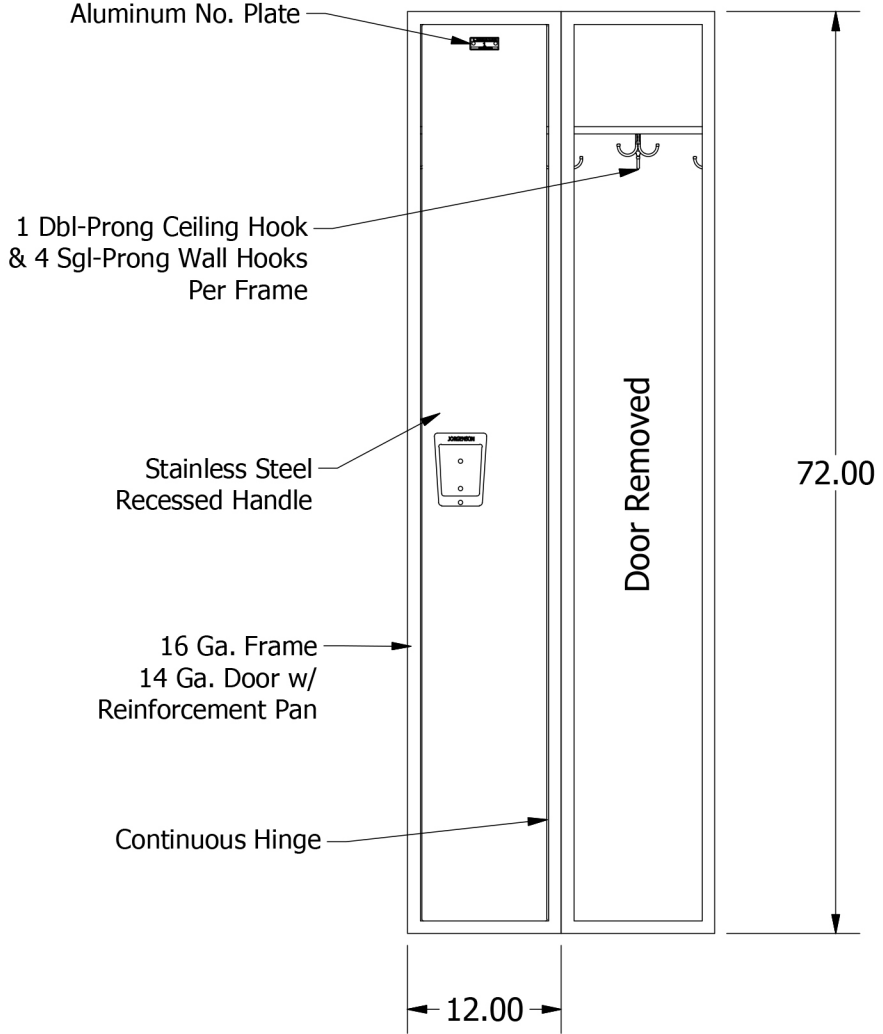

72" HIGH SINGLE TIER
JORGENSEN SIGNATURE PLUS LOCKER

Allow $\frac{1}{16}$ " growth per frame

Jorgenson Lockers
1239 South 700 West
Salt Lake City, UT 84104
101 Johnston Circle
Palmetto, GA 30268

Jorgenson Lockers
A div. of Jorgenson Industrial Companies
STRONG on Customer Service 877-952-0151