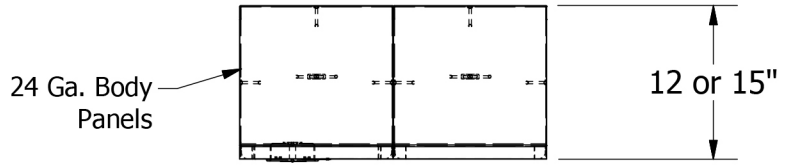

72" HIGH SINGLE TIER
JORGENSEN SIGNATURE PLUS LOCKER

Allow $\frac{1}{16}$ " growth per frame

Jorgenson Lockers
1239 South 700 West
Salt Lake City, UT 84104
101 Johnston Circle
Palmetto, GA 30268

Jorgenson Lockers
A div. of Jorgenson Industrial Companies
STRONG on Customer Service 877-952-0151