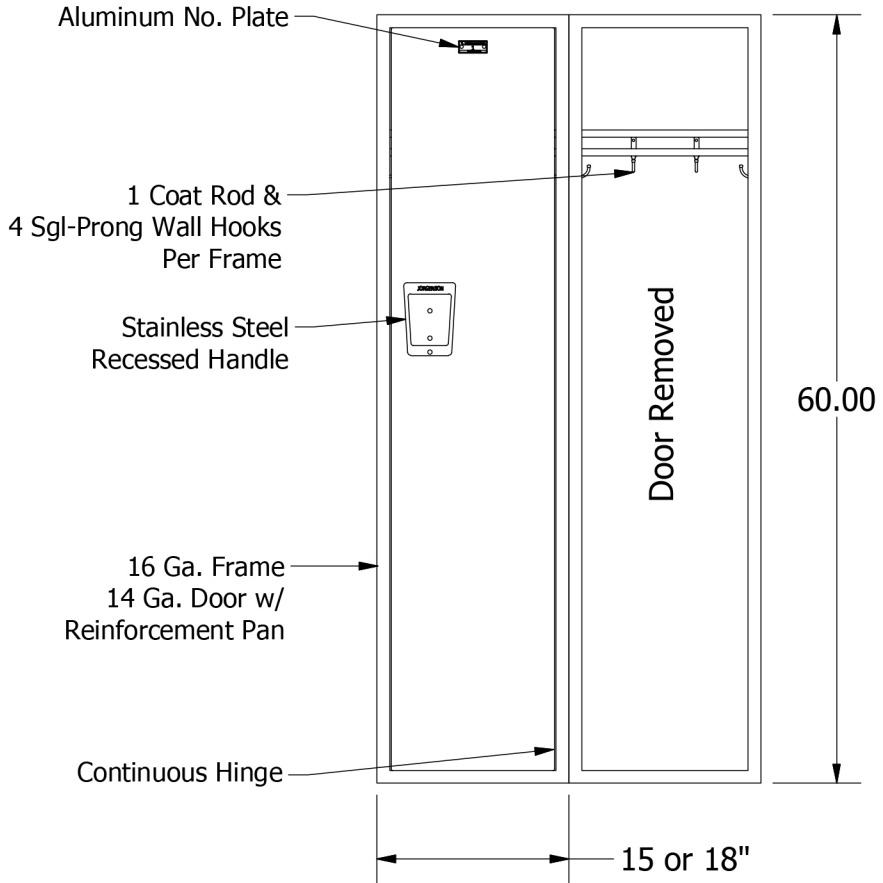

60" HIGH SINGLE TIER  
JORGENSEN SIGNATURE PLUS LOCKER

Allow  $\frac{1}{16}$ " growth per frame

Jorgenson Lockers  
1239 South 700 West  
Salt Lake City, UT 84104  
101 Johnston Circle  
Palmetto, GA 30268