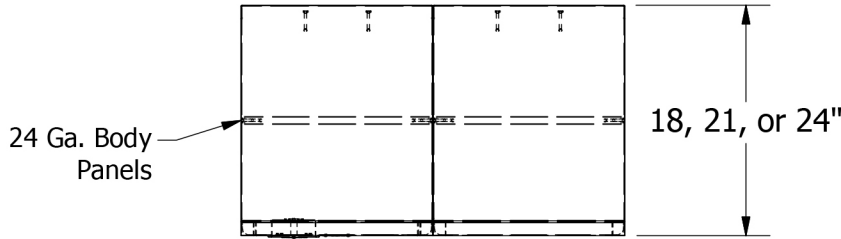

60" HIGH SINGLE TIER  
JORGENSEN SIGNATURE PLUS LOCKER

Allow  $\frac{1}{16}$ " growth per frame

Jorgenson Lockers  
1239 South 700 West  
Salt Lake City, UT 84104  
101 Johnston Circle  
Palmetto, GA 30268