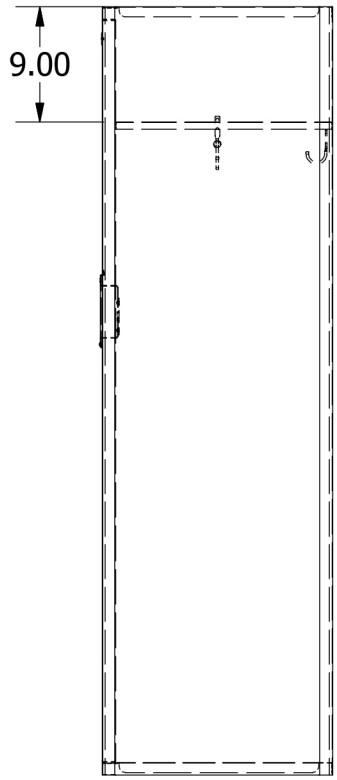

60" HIGH SINGLE TIER  
JORGENSEN SIGNATURE PLUS LOCKER

Allow  $\frac{1}{16}$ " growth per frame

Jorgenson Lockers  
1239 South 700 West  
Salt Lake City, UT 84104  
101 Johnston Circle  
Palmetto, GA 30268