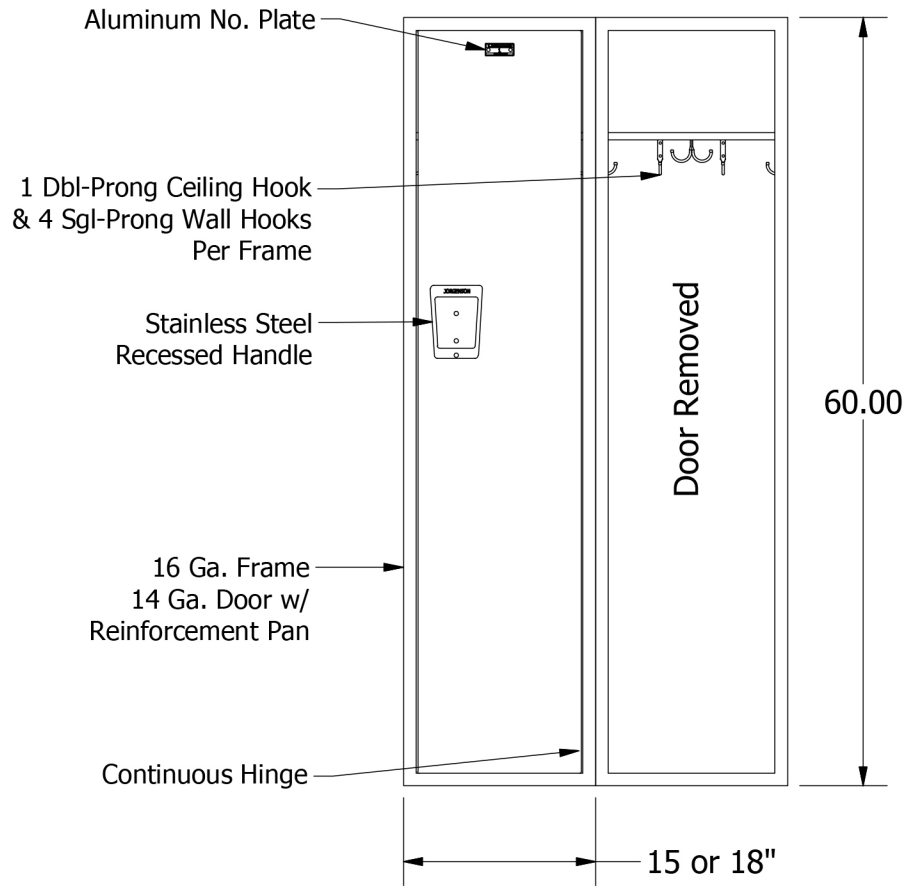

60" HIGH SINGLE TIER  
JORGENSEN SIGNATURE PLUS LOCKER

Allow  $\frac{1}{16}$ " growth per frame

Jorgenson Lockers

1239 South 700 West  
Salt Lake City, UT 84104  
101 Johnston Circle  
Palmetto, GA 30268