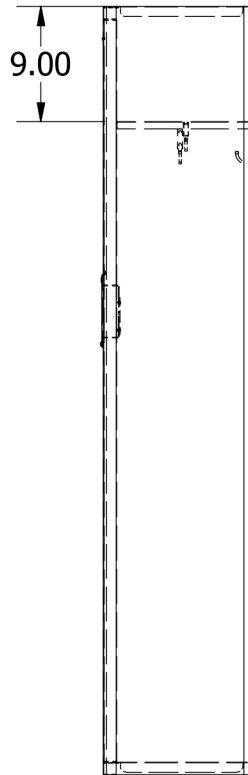

60" HIGH SINGLE TIER  
JORGENSEN SIGNATURE PLUS LOCKER

Allow  $\frac{1}{16}$ " growth per frame

Jorgenson Lockers

1239 South 700 West  
Salt Lake City, UT 84104  
101 Johnston Circle  
Palmetto, GA 30268