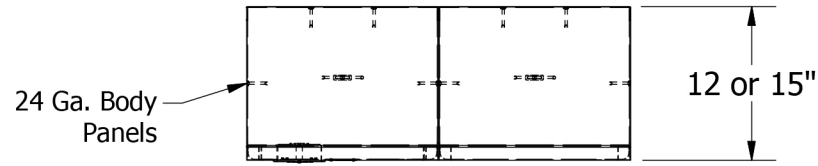

60" HIGH SINGLE TIER  
JORGENSEN SIGNATURE PLUS LOCKER

Allow  $\frac{1}{16}$ " growth per frame

Jorgenson Lockers

1239 South 700 West  
Salt Lake City, UT 84104  
101 Johnston Circle  
Palmetto, GA 30268