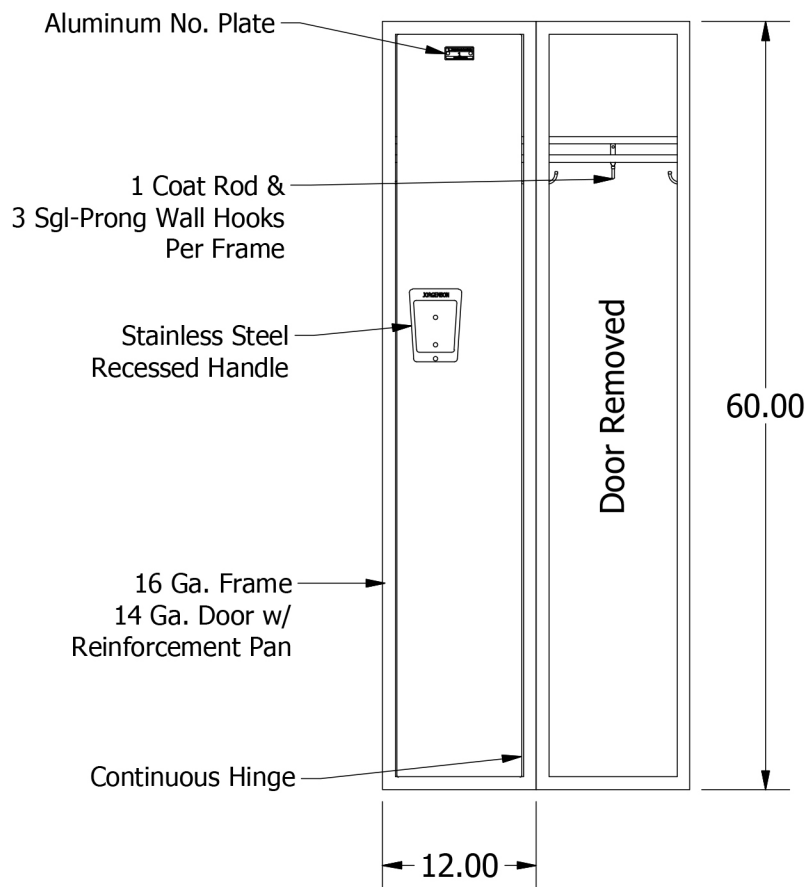

60" HIGH SINGLE TIER
JORGENSEN SIGNATURE PLUS LOCKER

Allow $\frac{1}{16}$ " growth per frame

Jorgenson Lockers

1239 South 700 West
Salt Lake City, UT 84104
101 Johnston Circle
Palmetto, GA 30268

Jorgenson Lockers