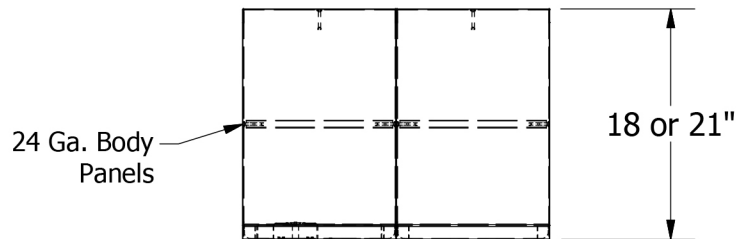

60" HIGH SINGLE TIER
JORGENSEN SIGNATURE PLUS LOCKER

Allow $\frac{1}{16}$ " growth per frame

Jorgenson Lockers

1239 South 700 West
Salt Lake City, UT 84104
101 Johnston Circle
Palmetto, GA 30268

Jorgenson Lockers