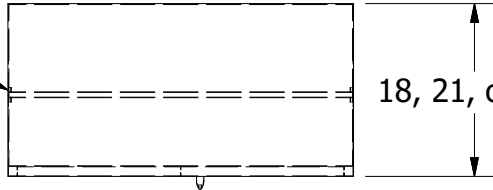

2

1

Jorgenson Metal Wardrobe Storage Cabinet

24 Ga. Top and Side Panels

18, 21, or 24"

B

B

1 22 Ga. Shelf & 1 Coat Rod (Adjustable at 2" Intervals)