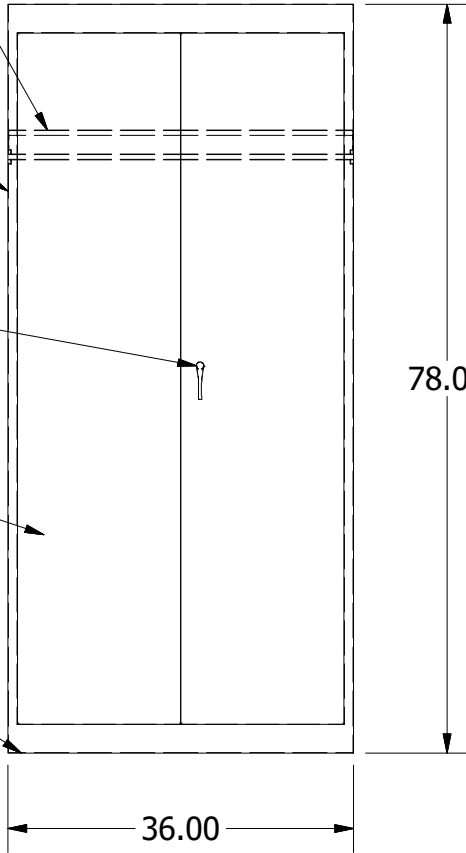

2

1

Jorgenson Metal Wardrobe Storage Cabinet

24 Ga. Top and Side Panels

18, 21, or 24"

B

B

1 22 Ga. Shelf & 1 Coat Rod (Adjustable at 2" Intervals)

16 Ga. Door Frame

Stainless Steel Door Handle

22 Ga. Doors

22 Ga. Bottom Panel

78.00

36.00

A

A