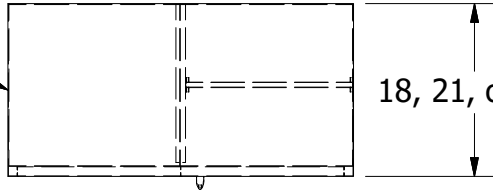

2

1

Jorgenson Combination Storage Cabinet

24 Ga. Top and Side Panels

18, 21, or 24"

B

B

1 22 Ga. Full-width Shelf

1 18 in Coat Rod

16 Ga. Door Frame

3 22 Ga. Half-width Shelves (Adjustable at 2" Intervals)

Stainless Steel Door Handle

22 Ga. Doors

22 Ga. Bottom Panel

78.00

36.00