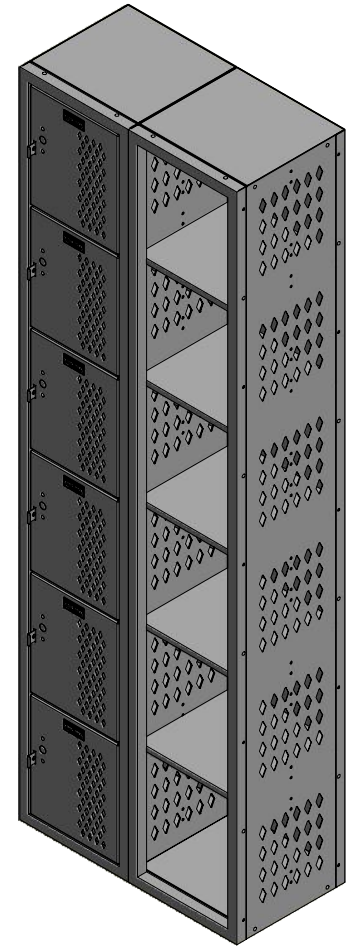

2

1

72" High 6 Tier Jorgenson Athletic Locker

B

Aluminum No. Plate

Padlock Staple/ Door Pull w/ Lock Hole Cover Plate

Small Diamond Perf. on Doors & Large Diamond Perf. on Sides

A

B

A

Allow $\frac{1}{16}$ " growth per frame

2

1

Jorgenson Lockers

1239 South 700 West
Salt Lake City, UT 84104
101 Johnston Circle
Palmetto, GA 30268

Jorgenson Lockers