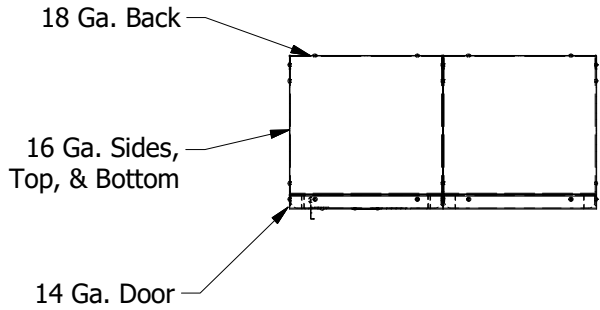

2

1

72" High 6 Tier Jorgenson Athletic Locker

B

Aluminum No. Plate

Padlock Staple/ Door Pull w/ Lock Hole Cover Plate

Small Diamond Perf. on Doors & Large Diamond Perf. on Sides

A

B

A

Allow $\frac{1}{16}$ " growth per frame

2

1

Jorgenson Lockers

1239 South 700 West
Salt Lake City, UT 84104
101 Johnston Circle
Palmetto, GA 30268

Jorgenson Lockers