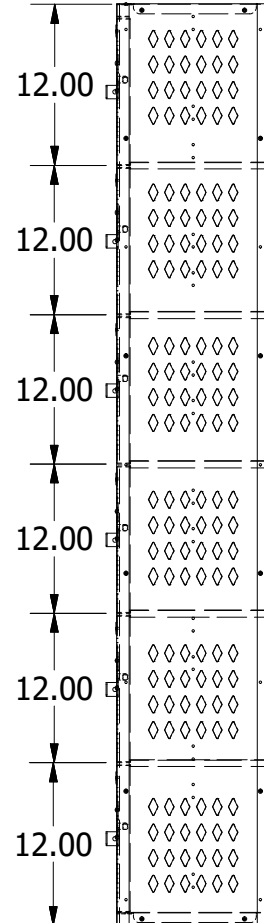

2

1

72" High 6 Tier Jorgenson Athletic Locker

B

Aluminum No. Plate

Padlock Staple/ Door Pull w/ Lock Hole Cover Plate

Small Diamond Perf. on Doors & Large Diamond Perf. on Sides

A

B

A

Allow $\frac{1}{16}$ " growth per frame

2

1

Jorgenson Lockers

1239 South 700 West
Salt Lake City, UT 84104
101 Johnston Circle
Palmetto, GA 30268

Jorgenson Lockers