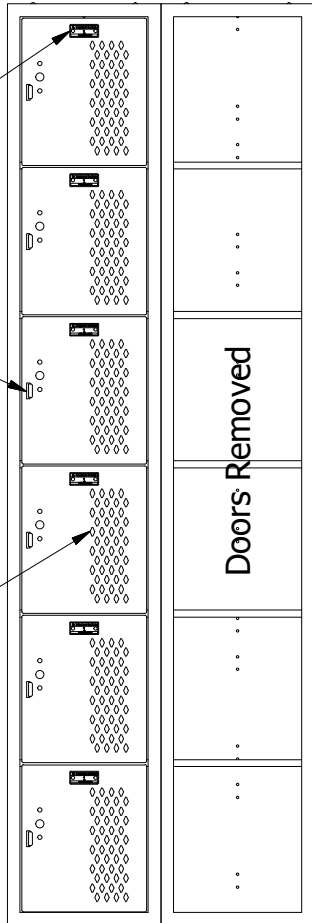

2

1

72" High 6 Tier Jorgenson Athletic Locker

B

Aluminum No. Plate

Padlock Staple/ Door Pull w/ Lock Hole Cover Plate

Small Diamond Perf. on Doors & Large Diamond Perf. on Sides

A

B

A

Allow $\frac{1}{16}$ " growth per frame

2

1

Jorgenson Lockers

1239 South 700 West
Salt Lake City, UT 84104
101 Johnston Circle
Palmetto, GA 30268

Jorgenson Lockers