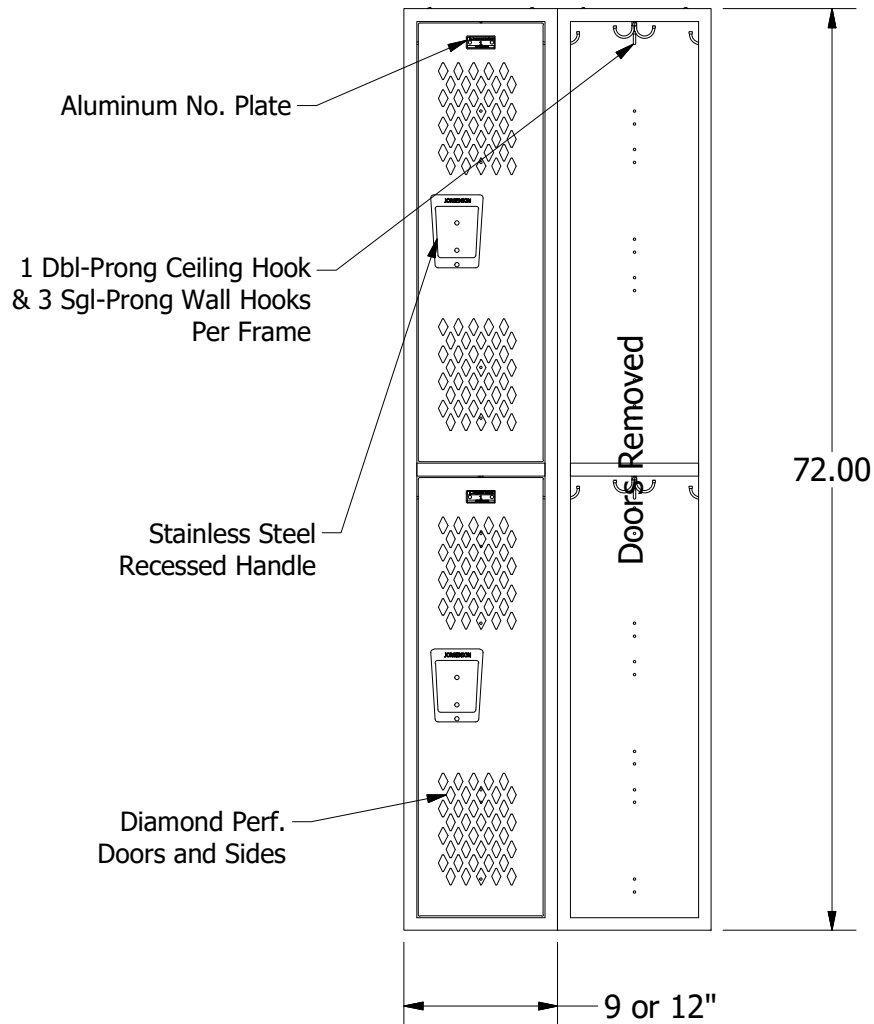

# 72" High 2 Tier Jorgenson Athletic Locker

B

B

A

A

Allow  $\frac{1}{16}$ " growth per frame

2

1