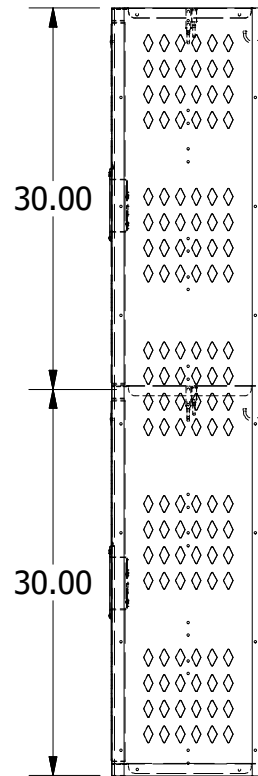

2

1

60" High 2 Tier Jorgenson Athletic Locker

B

B

A

A

Allow $\frac{1}{16}$ " growth per frame