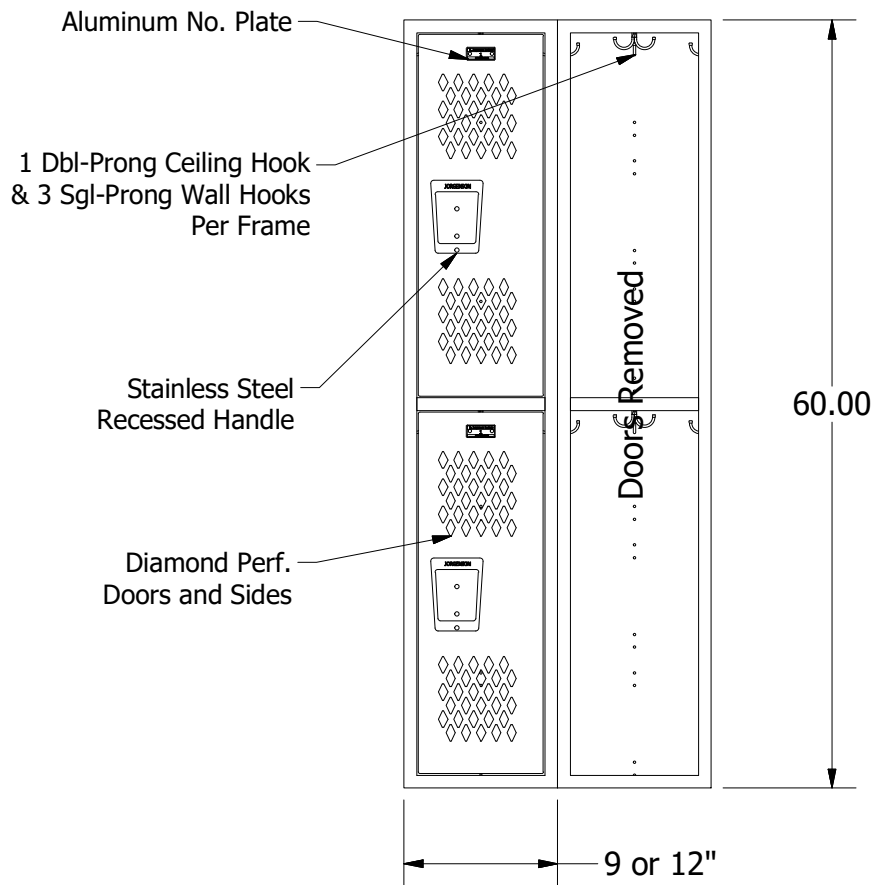

2

1

60" High 2 Tier Jorgenson Athletic Locker

B

B

A

A

Allow $\frac{1}{16}$ " growth per frame