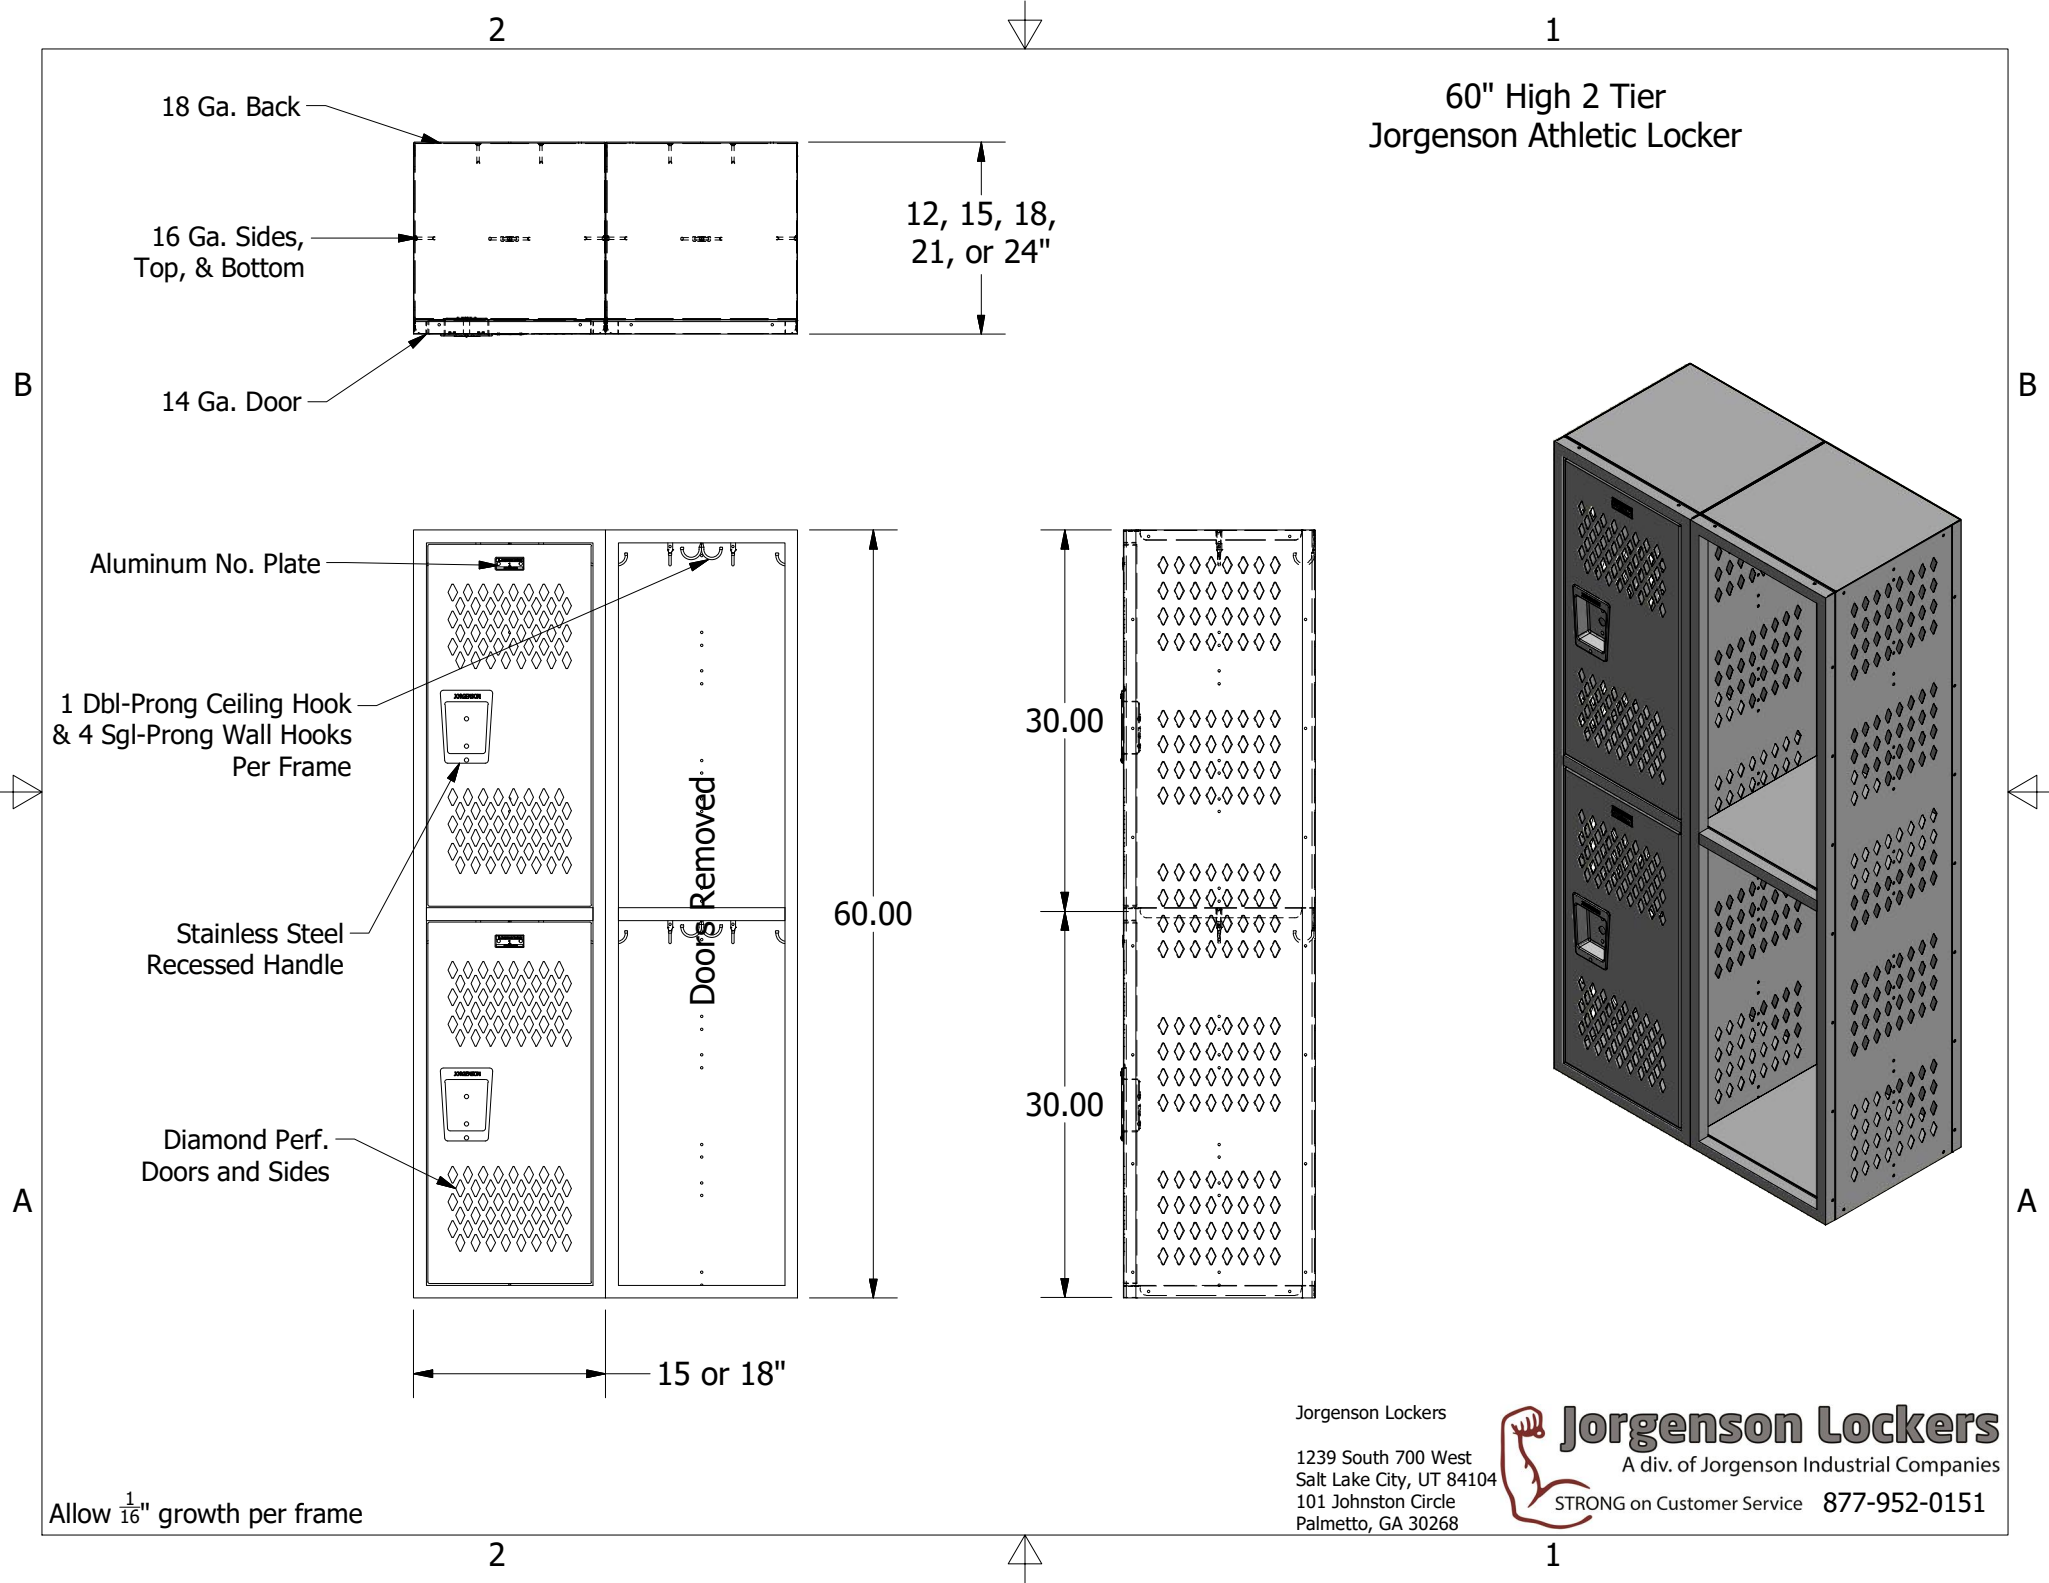

60" High 2 Tier
Jorgenson Athletic Locker

Allow $\frac{1}{16}$ " growth per frame

Jorgenson Lockers

1239 South 700 West
Salt Lake City, UT 84104
101 Johnston Circle
Palmetto, GA 30268

Jorgenson Lockers
A div. of Jorgenson Industrial Companies
STRONG on Customer Service 877-952-0151