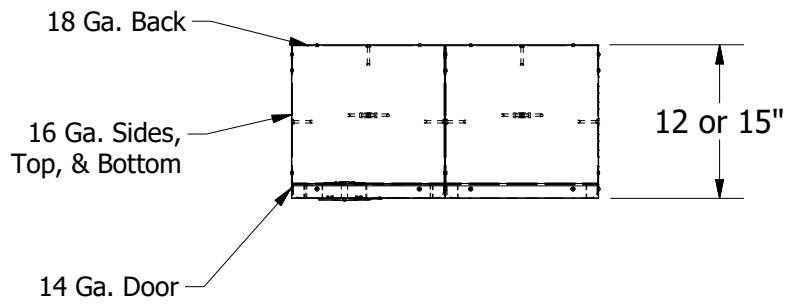

2

1

72" High Single Tier Jorgenson Athletic Locker

B

B

A

A

Allow $\frac{1}{16}$ " growth per frame