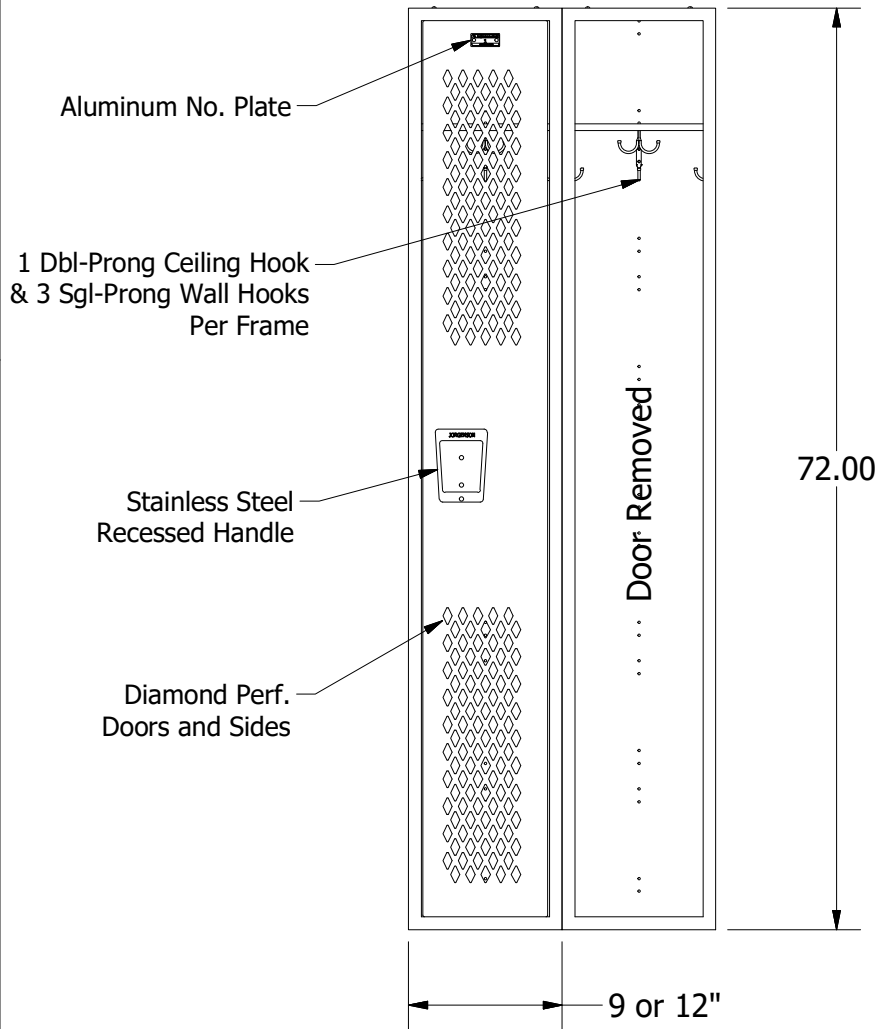

2

1

72" High Single Tier Jorgenson Athletic Locker

B

B

A

A

Allow $\frac{1}{16}$ " growth per frame